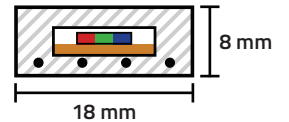

Rope Lighting

120V SMD RGB LED ROPE LIGHTS

Visit BirdDogLighting.com or call 406-586-5970 for custom cut lengths

Brilliant™
Brand Lighting

SRLL120V-20RGB | 65 FOOT SPOOL
DIRECTIONAL LIGHT OUTPUT
$269.99

SRLL120V-45RGB | 148 FOOT SPOOL
DIRECTIONAL LIGHT OUTPUT
$499.99

SRLL120V-45RGBKIT | RGB ROPE BUNDLE
148 FT SPOOL & OUTDOOR RF CONTROLLER
$539.99

RGB ROPE LIGHT SPECS
50,000 HOUR LIFETIME
CUT EVERY 39 INCHES
0.6 INCH LED SPACING
108 LUMENS PER FOOT
288 FOOT MAX RUN LENGTH
UV PROTECTED

120V RGB ROPE LIGHT ACCESSORIES - more accessories available at BirdDogLighting.com

1. **SRLL120A-WPRGBC** | OUTDOOR RF MULTI-FUNCTION RGB CONTROLLER
$59.99

2. **SRLL120A-URGBY** | MULTI-FUNCTION RGB CONTROLLER Y EXTENSION
$14.99

3. **UNI-RGBMF** | MULTI-FUNCTION RGB CONTROLLER MALE/FEMALE EXT. - 4 FT.
$7.99

4. **SRLL120A-RGBMC** | 120V 6 FUNCTION RGB ROPE LIGHT MINI INLINE CONTROLLER
$29.99

5. **SRLL120A-RGBCLIP** | 120V RGB ROPE LIGHT MOUNTING CLIPS - 50 PACK
$9.99

6. **SRLL120A-RGBCONS** | 120V RGB ROPE LIGHT POWER CONNECTOR - 5 PACK
$2.99

7. **SRLL120A-RGBENDS** | 120V RGB LED ROPE LIGHT END CAP - 5 PACK
$3.99

8. **SRLL120A-RGBFFB(S/M/L)** | RGB ROPE LIGHT FEMALE EXTENSIONS - 2/5 FT
$5.99 - $7.99

9. **SRLL120A-RGBYB** | 120V RGB ROPE LIGHT Y CONNECTOR - 2 FOOT
$9.99

10. **SRLL120A-24RGBTRK** | 24 INCH 120V RGB ROPE LIGHT MOUNTING TRACK - 10 PACK
$24.99