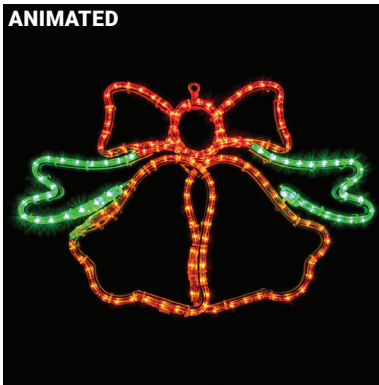

SILL-MOL1510 | SMALL RINGING BELLS ANIMATED LED MOTIF. CONTROL SPEED OF BELL WITH INCLUDED CONTROLLER. 26 IN W X 17 IN H
$119.99

ANIMATED