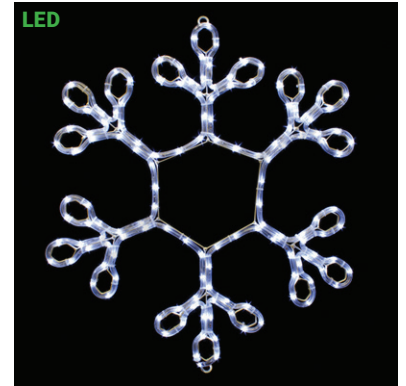

SILL-MOSL710 | LED SNOWFLAKE
COOL WHITE STEADY BURN MOTIF
24 IN W X 24 IN H
$79.99