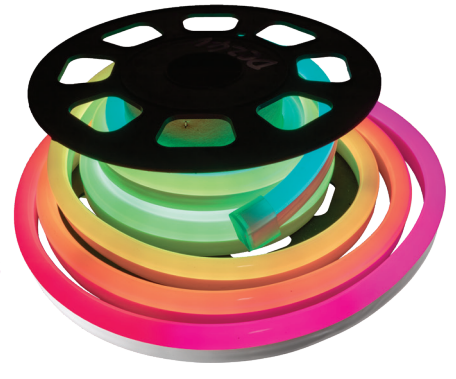

Visit BirdDogLighting.com or call
406-586-5970 for custom cut lengths

Neon Lighting

RGB NEON ROPE LIGHTS & ACCESSORIES

SNRL-45RGB | 148 FOOT SPOOL
DIRECTIONAL LIGHT OUTPUT
$599.99

120V RGB NEON ROPE LIGHT SPECS

50,000 HOUR LIFETIME
CUT EVERY 19.5 INCHES
0.33 INCH LED SPACING
UP TO 151 LUMENS PER FOOT
296 FOOT MAX RUN LENGTH
UV PROTECTED

Scan this QR code
to see the video!

SNRL24-10RGB | 33 FOOT SPOOL
DIRECTIONAL LIGHT OUTPUT
$139.99

24V RGB NEON ROPE LIGHT SPECS

50,000 HOUR LIFETIME
CUT EVERY 19.5 INCHES
0.33 INCH LED SPACING
UP TO 151 LUMENS PER FOOT
33 FOOT MAX RUN LENGTH
UV PROTECTED

Scan this QR code
to see the video!

RGB NEON ROPE LIGHT ACCESSORIES - more accessories available at BirdDogLighting.com

2. **SNRL24-LP200W** | 24V RGB NEON ROPE LIGHT POWER SUPPLY - 200W, IP20 INDOOR USE ONLY $29.99

3. **SNRL24-LP200W/WP** | 24V RGB NEON ROPE LIGHT POWER SUPPLY - 200W, OUTDOOR RATED $69.99

5. **SNRL-4CON5** | RGB NEON ROPE LIGHT POWER CONNECTOR - 5 PACK $2.99

4. **SNRL-WPRGBC** | 120V RF RGB NEON ROPE LIGHT COLOR AND EFFECT CONTROLLER $59.99

1. **SNRL24-RGBLEDX** | 24V RF RGB NEON ROPE LIGHT COLOR AND EFFECT CONTROLLER $69.99

6. **SNRL-RGBINSPL** | 120V RGB NEON ROPE INVISIBLE SPLICE CONNECTOR - 2 PACK $4.99

7. **SNRL-4ICON** | RGB NEON ROPE LIGHT INLINE SPLICE CONNECTOR $3.99

8. **SNRL-RGBFFW** | RGB NEON ROPE LIGHT FEMALE EXTENSION - 6 IN., 2/5 FT. $5.99 - $8.99

9. **SNRL-RGBY** | RGB NEON ROPE LIGHT Y CONNECTOR - 2 FOOT, BLACK OR WHITE $9.99