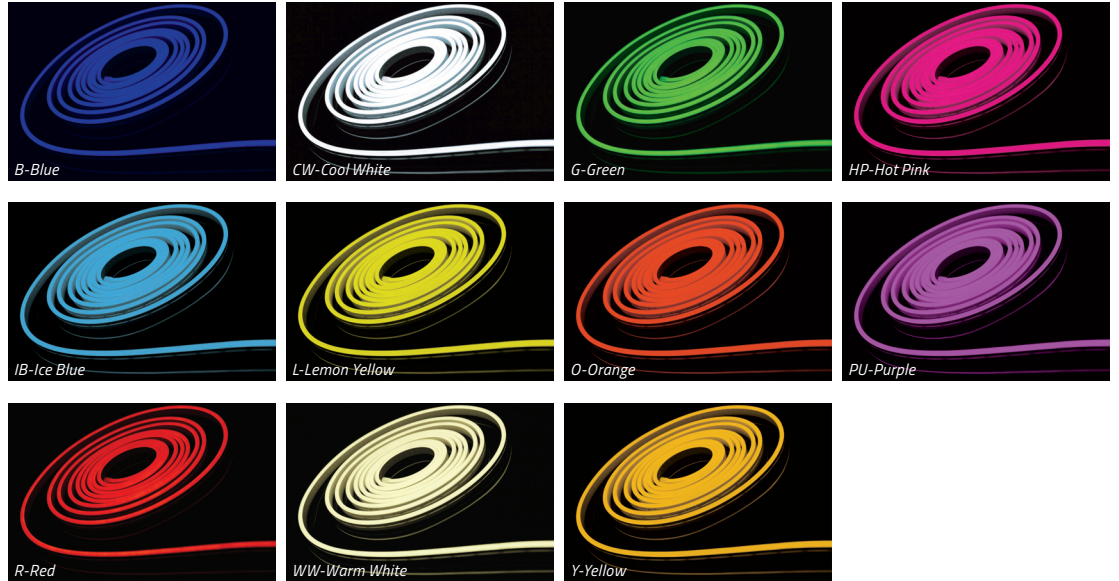

HIGH BRIGHTNESS - SMD 2835

NSMD-12V-5 | 16.4 FOOT SPOOL - IP68
DIRECTIONAL LIGHT OUTPUT, INDOOR/
OUTDOOR USE
$69.99