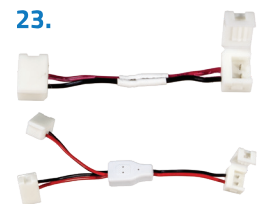

20. **STRP1235A-HSPL | STRP1250A-HSPL**
HIPPO SPLICE CONNECTOR - IP22 OR IP65
\$2.49

24. **STRP12A-BT** | 24 IN X 11/16 IN BENDABLE
ALUMINUM MOUNTING TRACK - 10 PACK
\$34.99

27. **SMD-CLIP** | 12 VOLT STRIP
LIGHT MOUNTING CLIPS - 10 PACK
\$4.99