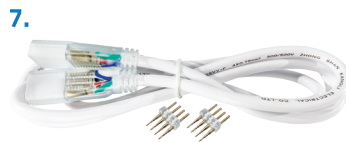

7. **STRP12050A-RGBFF** | RGB STRIP LIGHT FEMALE EXTENSION - 6 IN., 2/5 FOOT, WHITE OR BLACK $4.99 - $7.99

8. **STRP12050A-RGBY** | 2 FOOT 120V RGB STRIP LIGHT Y EXTENSION - WHITE OR BLACK $9.99