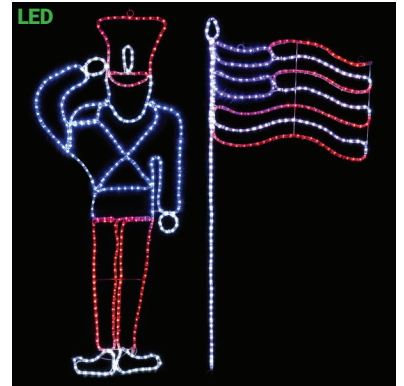

SILL-SWF | LED SOLDIER WITH FLAG
2-PIECE STEADY BURN MOTIF
SOL 24 IN W X 58 IN H, FL 25 IN W X 60 IN H
$199.99