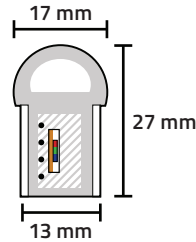

Scan this QR code
to see the video!

SNRL24-10RGB | 33 FOOT SPOOL
DIRECTIONAL LIGHT OUTPUT
\$139.99

24V RGB NEON ROPE LIGHT SPECS

50,000 HOUR LIFETIME
CUT EVERY 19.5 INCHES
0.33 INCH LED SPACING
UP TO 151 LUMENS PER FOOT
33 FOOT MAX RUN LENGTH
UV PROTECTED