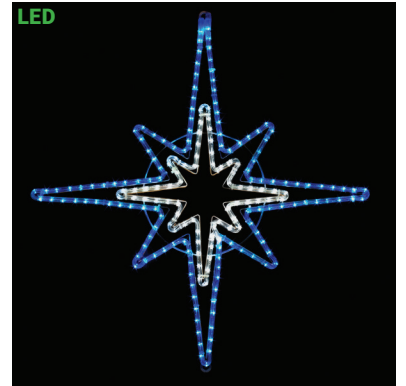

SILL-MOL37 | LED STAR
BLUE & COOL WHITE MOTIF
33 IN W X 32 IN H
$199.99