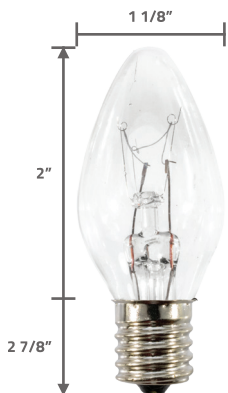

C9 INCANDESCENT BULBS

C9 BULBS | E-17 BASE
Base: E17 Intermediate
Power Consumption: 7 Watts / Bulb
Lifetime: 3,000 Hours
Double Dipped Color Lock Process
Nickel Base
25 Bulbs/Box, Boxes Contain 1 Color

1007C9-* | C9 BULB
TRANSPARENT, 7 WATTS/BULB
$8.99 / 25 BOX

Colors: A-Amber, B-Blue, C-Clear, F-Fuchsia, G-Green, PU-Purple, R-Red, T-Teal, Y-Yellow

1007C9C-* | C9 BULB
OPAQUE CERAMIC, 7 WATTS/BULB
$8.99 / 25 BOX

Colors: A-Amber, B-Blue, G-Green, R-Red, W-White, Y-Yellow

100TW7C9-* | C9 TWINKLE BULB
TRANSPARENT, 7 WATTS/BULB
$13.99 / 25 BOX

Colors: A-Amber, B-Blue, C-Clear, F-Fuchsia, G-Green, PU-Purple, R-Red

C9 MULTI COLOR BOXES - 5 BULBS OF EACH COLOR PER BOX

1007C9-M | C7 BULB
TRANSPARENT, 7 WATTS/BULB
$8.99 / BOX

Colors: (5) Each: Amber, Blue, Green, Purple, Red

1007C9C-M | C7 BULB
OPAQUE CERAMIC, 7 WATTS/BULB
$8.99 / BOX

Colors: (5) Each: Blue, Green, Red, White, Yellow

100TW7C9-M | C7 TWINKLE BULB
TRANSPARENT, 7 WATTS/BULB
$13.99 / BOX

Colors: (5) Each: Amber, Blue, Clear, Green, Red