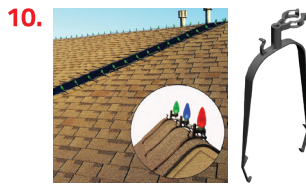

3. MULTI-APCLIP | ALL PURPOSE HOLIDAY SHINGLE/GUTTER LIGHT CLIPS - 100 PACK
$10.99

4. ML-GCLIP | GUTTER LIGHT CLIPS C7 or C9 - 100 PACK
$14.99

5. ML-TABS | SHINGLE TABS C7 or C9- 100 PACK
$16.99

6. ML-SCLIP | SHINGLE CLIPS C7 or C9 - 100 PACK
$16.99

7. ML-UCLIP | UNIVERSAL HOLIDAY LIGHT SHINGLE/GUTTER LIGHT CLIPS - 25 PACK
$6.99

8. ML-GH | MINI LIGHT UNIVERSAL GUTTER HOOKS - 100 PACK
$8.99

9. ML-SCUP(M/L) | SUCTION CUP WITH HOOK MEDIUM OR LARGE - 3 PACK
MED. $5.99 / LRG. $7.99

10. ML-RLCLIP | ROOF TOP RIDGE MOUNTING CLIPS, C7 or C9- 25 PACK
$19.99

11. ML-YS15 | ABOVE GROUND LIGHT STAKES 15 INCH TALL - 25 PACK
$18.99

12. ML-PYS(6/7.5) | PERIMETER YARD LIGHT STAKES 6 IN OR 7.5 IN TALL - 25 PACK
6 IN. $16.99 | 7.5 IN $21.99

13. ML-WIRE(1/2) | BULK WIRE 500 FT SPOOL - SPT1 or SPT2 - SPECIFY GREEN or WHITE WIRE
$139.99

14. ML-PLUG(1/2)F | FEMALE ZIP WIRE PLUGS - SPT1 or SPT2 - 12 PACK - SPECIFY GREEN or WHITE PLUGS
$14.99

14. ML-PLUG(1/2)M | MALE ZIP WIRE PLUGS SPT1 or SPT2 - 12 PACK - SPECIFY GREEN or WHITE PLUGS
$14.99

15. ML-C7SKT(1/2)-* | C7 SOCKETS - SPT1 or SPT2 - 100 PACK - SPECIFY GREEN or WHITE SOCKETS
$18.99

15. ML-C9SKT(1/2)-* | C9 SOCKETS - SPT1 or SPT2 - 100 PACK - SPECIFY GREEN or WHITE SOCKETS
$21.99

16. CNTRLS-ODTX2 | 2 OUTLET RAIN-TIGHT MULTI-SETTING PHOTOCELL TIMER
$19.99

17. CNTRLS-24HR | SINGLE OUTLET 24 HR UL LISTED MECHANICAL TIMER
$16.99

18. MISC-PWRSTK6 | OUTDOOR 6 OUTLET POWER STAKE WITH MULTI-SETTING TIMER
$32.99