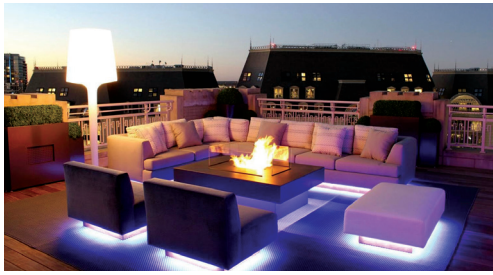

Neon Lighting

120V LED NEON STRIP LIGHTS

Visit BirdDogLighting.com or call 406-586-5970 for custom cut lengths