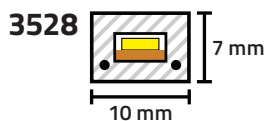

120V 3528 LED STRIP LIGHT SPECS

50,000 HOUR LIFETIME
CUT EVERY 19.5 INCHES
0.56 INCH LED SPACING
UP TO 168 LUMENS PER FOOT
148 FOOT MAX RUN LENGTH
UV PROTECTED