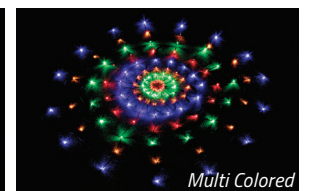

LEDNET-120 | LED FIREWORK LIGHTS

COOL WHITE, MULTI COLORED, RED
WHITE & BLUE, OR WARM WHITE LEDS

$34.99