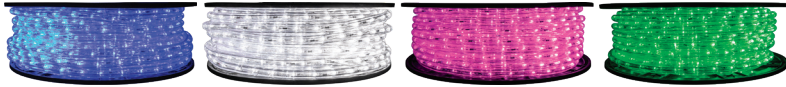

RLL120H-45T | 148 FOOT SPOOL
EXCLUSIVE TEAL COLOR
$199.99