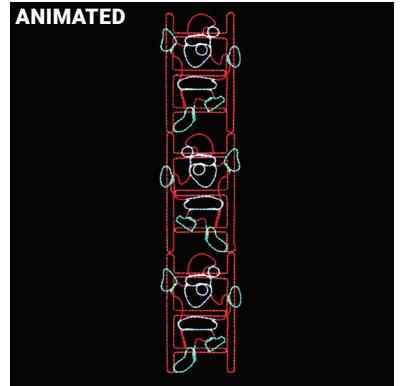

SILL-MO1503 | SANTA CLIMBING LADDER ANIMATED MOTIF. CONTROL SPEED OF CLIMBING WITH INCLUDED CONTROLLER. 24 IN W X 108 IN H (3 FRAMES).
$599.99

ANIMATED