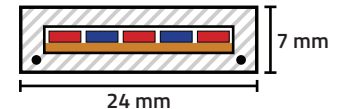

Brilliant™
Brand Lighting

STRP12028-45RB5 | 148 FOOT SPOOL
DIRECTIONAL LIGHT OUTPUT
\$499.99

120V RB5 STRIP LIGHT SPECS

50,000 HOUR LIFETIME
CUT EVERY 19.5 INCHES
0.32 INCH LED ROW SPACING
182 LUMENS PER FOOT
148 FOOT MAX RUN LENGTH
UV PROTECTED