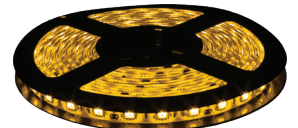

Strip Lighting

12V LED STRIP LIGHTS

Save with our 12V Strip Light bundles at BirdDogLighting.com

Brilliant™
Brand Lighting

HIGH BRIGHTNESS - SMD 3528

STRP3528-22 | 16.4 FOOT SPOOL - IP22
DIRECTIONAL LIGHT OUTPUT, INDOOR USE
$39.99

STRP3528-65 | 16.4 FOOT SPOOL - IP65
DIRECTIONAL LIGHT OUTPUT, OUTDOOR USE
$49.99

12V 3528 LED STRIP LIGHT SPECS

50,000 HOUR LIFETIME
CUT EVERY 2 INCHES
0.67 INCH LED SPACING
UP TO 65 LUMENS PER FOOT
20 FOOT MAX RUN LENGTH
UV PROTECTED

Brilliant™
Brand Lighting

HIGH BRIGHTNESS - SMD 5050

STRP5050-22 | 16.4 FOOT SPOOL - IP22
DIRECTIONAL LIGHT OUTPUT, INDOOR USE
$49.99

STRP5050-65 | 16.4 FOOT SPOOL - IP65
DIRECTIONAL LIGHT OUTPUT, OUTDOOR USE
$59.99

12V 5050 LED STRIP LIGHT SPECS

50,000 HOUR LIFETIME
CUT EVERY 2 INCHES
0.67 INCH LED SPACING
UP TO 303 LUMENS PER FOOT
20 FOOT MAX RUN LENGTH
UV PROTECTED

Y-Yellow