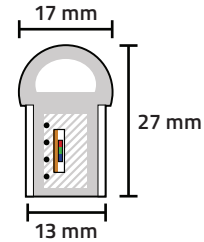

Visit BirdDogLighting.com or call
406-586-5970 for custom cut lengths

Neon Lighting

RGB NEON ROPE LIGHTS & ACCESSORIES

SNRL-45RGB | 148 FOOT SPOOL
DIRECTIONAL LIGHT OUTPUT
$599.99

120V RGB NEON ROPE LIGHT SPECS

50,000 HOUR LIFETIME
CUT EVERY 19.5 INCHES
0.33 INCH LED SPACING
UP TO 151 LUMENS PER FOOT
296 FOOT MAX RUN LENGTH
UV PROTECTED

Scan this QR code
to see the video!

SNRL24-10RGB | 33 FOOT SPOOL
DIRECTIONAL LIGHT OUTPUT
$139.99

24V RGB NEON ROPE LIGHT SPECS

50,000 HOUR LIFETIME
CUT EVERY 19.5 INCHES
0.33 INCH LED SPACING
UP TO 151 LUMENS PER FOOT
33 FOOT MAX RUN LENGTH
UV PROTECTED

Scan this QR code
to see the video!

RGB NEON ROPE LIGHT ACCESSORIES - more accessories available at BirdDogLighting.com

2. **SNRL24-LP200W** | 24V RGB NEON ROPE LIGHT POWER SUPPLY - 200W, IP20 INDOOR USE ONLY $29.99

3. **SNRL24-LP200W/WP** | 24V RGB NEON ROPE LIGHT POWER SUPPLY - 200W, OUTDOOR RATED $69.99

5. **SNRL-4CON5** | RGB NEON ROPE LIGHT POWER CONNECTOR - 5 PACK $2.99

4. **SNRL-WPRGBC** | 120V RF RGB NEON ROPE LIGHT COLOR AND EFFECT CONTROLLER $59.99

1. **SNRL24-RGBLEDX** | 24V RF RGB NEON ROPE LIGHT COLOR AND EFFECT CONTROLLER $69.99

6. **SNRL-RGBINSPL** | 120V RGB NEON ROPE INVISIBLE SPLICE CONNECTOR - 2 PACK $4.99

7. **SNRL-4ICON** | RGB NEON ROPE LIGHT INLINE SPLICE CONNECTOR $3.99

8. **SNRL-RGBFFW** | RGB NEON ROPE LIGHT FEMALE EXTENSION - 6 IN., 2/5 FT. $5.99 - $8.99

9. **SNRL-RGBY** | RGB NEON ROPE LIGHT Y CONNECTOR - 2 FOOT, BLACK OR WHITE $9.99