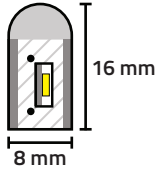

Brilliant™
Brand Lighting

120 VOLT