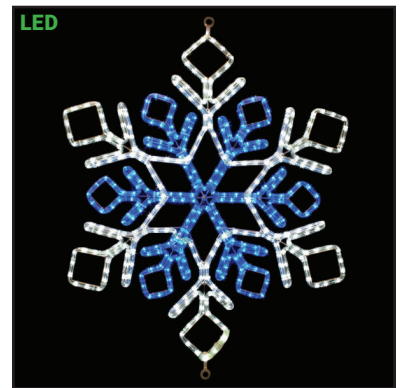

SILL-MOSL49 | LED SNOWFLAKE
BLUE & COOL WHITE MOTIF
31 IN W X 31 IN H
$129.99