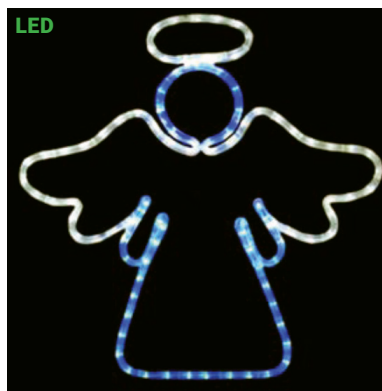

SILL-MOLANGEL1 | LED ANGEL
COOL WHITE & BLUE MOTIF
20 IN W X 20 IN H
$69.99