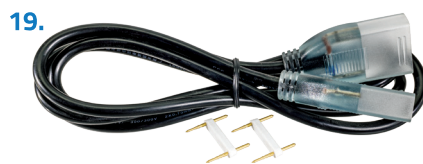

19. **STRP12028A-FFB** | RB5 STRIP LIGHT FEMALE EXTENSION - 6 IN., 2 OR 5 FOOT $4.99 - $7.99

20. **STRP12028A-CLIP** | RB5 STRIP LIGHT MOUNTING CLIPS - 50 PACK $9.99