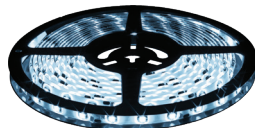

CW-Cool White