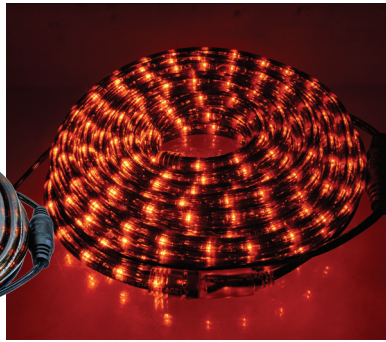

Brilliant™
Brand Lighting

RLL120H-10B | 33 FOOT SPOOL
OMNIDIRECTIONAL LIGHT OUTPUT

\$59.99

Colors: O-Orange, P-Purple

HALLOWEEN BULBS & STRING LIGHTS

1. SLLWAM5-70B(O/OP/GP) | 70 LED WIDE ANGLE M5 HALLOWEEN MINI LIGHT SET - ALL ORANGE, ORANGE & PURPLE, OR GREEN & PURPLE, 23.3 FT - CONNECT UP TO 30 SETS
\$25.99