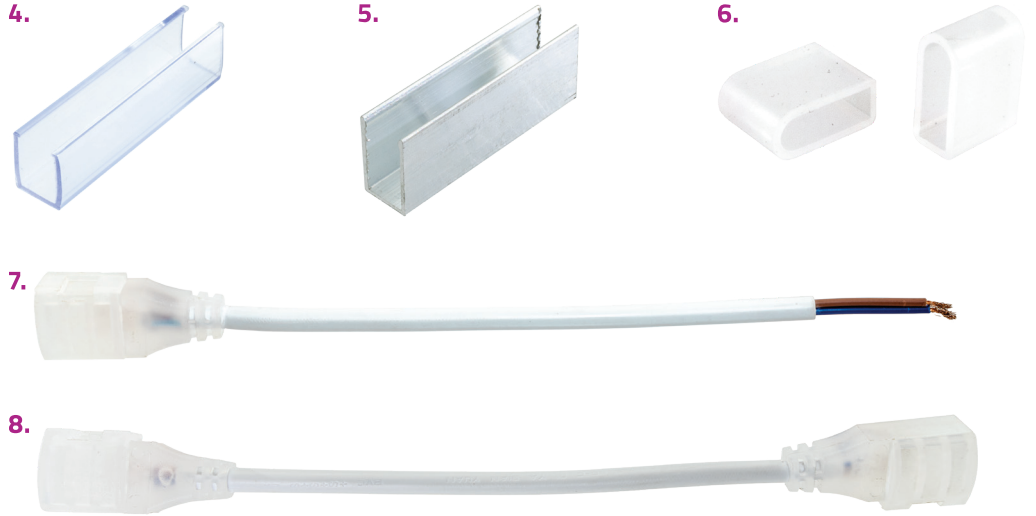

12V MINI NEON ACCESSORIES

4. **NSMD-12V-A-CLIP** | 12V MINI LED NEON STRIP LIGHT PLASTIC MOUNTING CLIP - 25 PACK
\$5.99
5. **NSMD-12V-A-ALCLIP** | 12V MINI LED NEON STRIP LIGHT ALUMINUM MOUNTING CLIP - 25 PACK
\$9.99
6. **NSMD-12V-A-EC** | 12V MINI LED NEON STRIP LIGHT END CAPS - 5 PACK
\$2.99
7. **NSMD-12V-A-VCON** | 12V MINI LED NEON STRIP LIGHT SOLDER FREE CONNECTOR
\$2.99
8. **NSMD-12V-A-JUMP** | 12V MINI LED NEON STRIP LIGHT SOLDER FREE JUMPER CONNECTOR
\$3.99