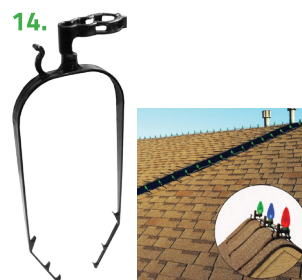

MOUNTING ACCESSORIES

10. **MISC-BOT** | 1/2 INCH ROPE LIGHT BLACKOUT TUBING - PRICE PER FOOT
  $0.99
11. **MISC-MAGTAPE** | 16.4 FOOT MAGNETIC MOUNTING TAPE ROLL
  $12.99
12. **MISC-TAPE** | 10 FOOT 3M DOUBLE SIDED INDUSTRIAL STRENGTH MOUNTING TAPE
  $9.99
13. **ML-YS** | 1/2 INCH ROPE LIGHT ABOVE GROUND STAKES - 8 OR 15 INCH - 25 PACK
  8 IN. $11.99 | 15 IN. $18.99
14. **ML-RLCLIP** | 1/2 INCH ROPE LIGHT ROOF TOP RIDGELINE MOUNTING CLIP - 25 PACK
  $19.99
15. **ML-APCLIP** | 1/2 INCH ROPE LIGHT ROOF ALL PURPOSE LIGHT CLIPS - 100 PACK
  $10.99