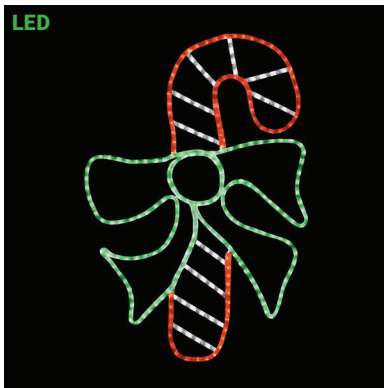

SILL-MOL8012 | LED CANDY CANE
MULTI COLORED STEADY BURN MOTIF
24 IN W X 34 IN H
$129.99