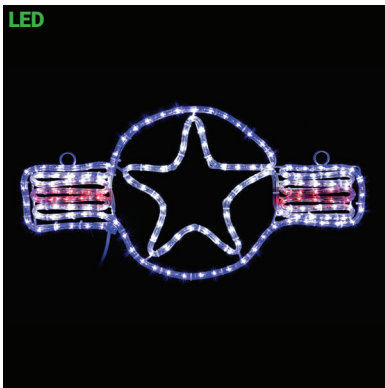

SILL-ROUNDEL | LED USAF ROUNDEL
RED, WHITE & BLUE STEADY BURN MOTIF
24 IN W X 12 IN H
$69.99