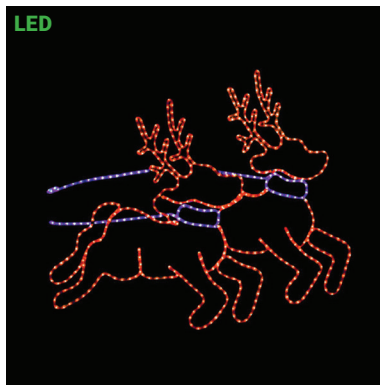

SILL-MOL9172 | REINDEER LED MOTIF
ADD TO ANIMATED SANTA WITH SLEIGH
(SILL-MOL917 on pg. 4)
48 IN W X 48 IN H
$329.99