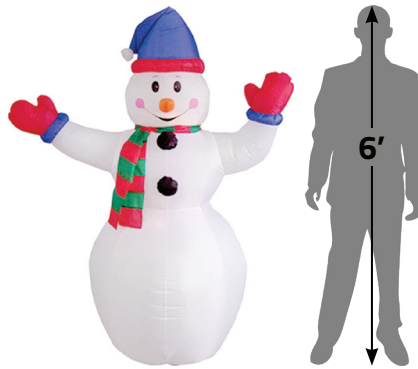

INFL-CL708 | RED GLOVE SNOWMAN LED LIGHTED INFLATABLE, 6 FEET TALL
INCLUDES ADAPTOR, FAN & TIE DOWNS
$79.99