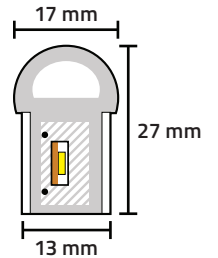

SMD NEON ROPE LIGHT SPECS

50,000 HOUR LIFETIME
CUT EVERY 19.5 INCHES
0.33 INCH LED SPACING
UP TO 191 LUMENS PER FOOT
296 FOOT MAX RUN LENGTH
UV PROTECTED