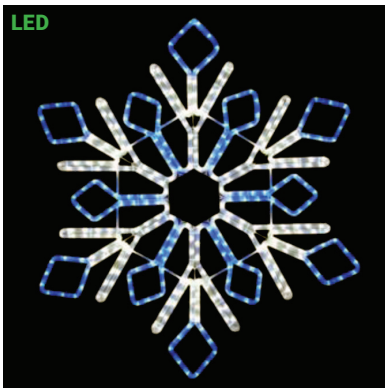

SILL-MOSL40 | LED SNOWFLAKE
BLUE & COOL WHITE MOTIF
32 IN W X 32 IN H
$129.99