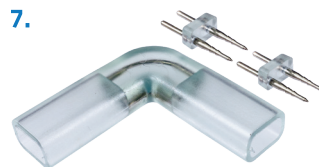

120V LED STRIP LIGHT ACCESSORIES

120V LED STRIP LIGHT ACCESSORIES

1. **STRP12035A-PB6 | STRP12050A-PB6**
6 FOOT 120V 3528/5050 LED STRIP LIGHT POWER CORD KIT
\$7.99 | AVAILABLE IN BLACK OR WHITE
2. **STRP12035A-DIM | STRP12050A-DIM**
OUTDOOR RF MULTI-FUNCTION LED STRIP LIGHT CONTROLLER
\$59.99
3. **UNI-DIMR** | REPLACEMENT OUTDOOR RF MULTI-FUNCTION
LED STRIP LIGHT CONTROLLER REMOTE
\$9.99
4. **UNI-MF** | OUTDOOR MULTI-FUNCTION CONTROLLER
MALE EXTENSION - 6 FT
\$6.99
5. **STRP12035A-UY | STRP12035A-UY**
OUTDOOR MULTI-FUNCTION CONTROLLER Y-EXTENSION - 2 FT
\$13.99
6. **STRP12035A-DIMPI | STRP12050A-DIMPI**
MULTI-FUNCTION LED STRIP LIGHT CONTROLLER PIGTAIL
\$5.99
7. **STRP12035A-L | STRP12050A-L**
3528/5050 STRIP LIGHT L CONNECTOR
\$2.99
8. **STRP12035A-T | STRP12050A-T**
3528/5050 STRIP LIGHT T CONNECTOR
\$3.99
9. **STRP12035A-SPL | STRP12050A-SPL**
3528/5050 STRIP LIGHT INLINE SPLICE
\$2.99
10. **STRP12035A-INSPL | STRP12050A-INSPL**
3528/5050 STRIP LIGHT INVISIBLE SPLICE - 2 PACK
\$2.99
11. **STRP12035A-FF | STRP12050A-FF**
3528/5050 STRIP LIGHT FEMALE EXTENSION - 6 IN., 2 OR 5 FT
\$4.99 - \$7.99 | AVAILABLE IN BLACK OR WHITE
12. **STRP12035A-Y | STRP12050A-Y**
3528/5050 STRIP LIGHT Y CONNECTOR
\$6.99 | AVAILABLE IN BLACK OR WHITE
13. **STRP12035A-ENDS | STRP12050A-ENDS**
3528/5050 STRIP LIGHT END CAPS - 5 PACK
\$2.99
14. **STRP12035A-24TRK | STRP12050A-24TRK**
24 INCH 3528/5050 STRIP LIGHT MOUNTING TRACK - 10 PACK
\$19.99
15. **STRP12035A-CLIP | STRP12050A-CLIP**
3528/5050 STRIP LIGHT MOUNTING CLIPS - 50 PACK
\$8.99
16. **STRP12035A-CONS | STRP12050A-CONS**
3528/5050 STRIP LIGHT POWER CONNECTOR - 5 PACK
\$2.99
17. **STRP12035A-MM | STRP12050A-MM**
3528/5050 STRIP LIGHT MALE TO MALE CONNECTOR
\$4.99
18. **MISC-ODM**
3528/5050 OUTDOOR WEATHERPROOFING KIT - 2 PACK
\$2.99