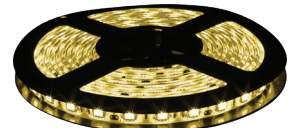

WW-Warm White