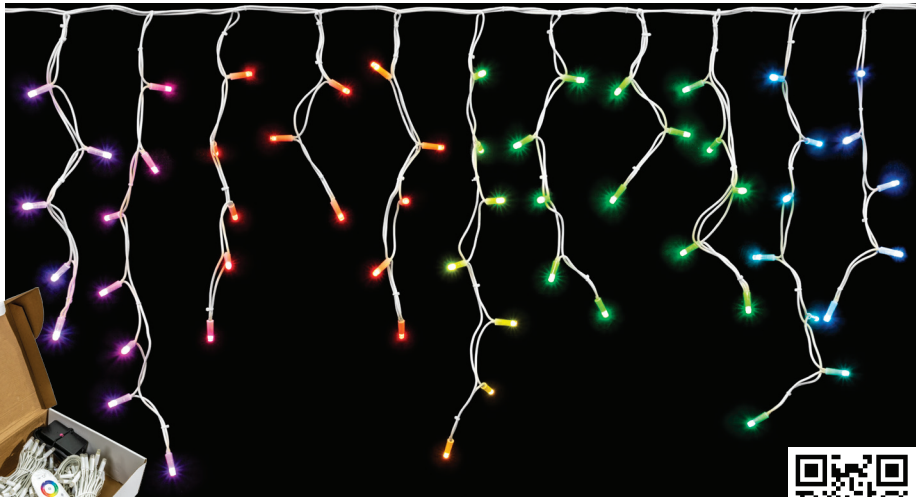

RGB COLOR CHANGING PLC LED ICICLE LIGHTS

120 RGB Color Changing PLC LED Icicle String Lights
Length: 9.75 ft. (9 ft. lighted length)
Drop Count: 24 (4 in. drop & bulb spacing)
Drop Lengths: 12 in. (3 bulbs), 18 in. (5 bulbs), 24 in. (7 bulbs)
White Wire only
Choose custom colors or select a preset lighting effect

PLC-3RGBICE | RGB COLOR CHANGING PLC
LED ICICLE LIGHT SET WITH CONTROLLER
$159.99

PLC-3RGBICEBUNDLE | 120V RGB COLOR CHANGING
PLC LED ICICLE LIGHT BUNDLE - 1X ICICLE SET,
1X RGB CONTROLLER, 1X 80W POWER SUPPLY
$174.99

PLC-3RGBICEBUNDLE2 | 120V RGB COLOR CHANGING
PLC LED ICICLE LIGHT BUNDLE - 2X ICICLE SETS,
2X RGB CONTROLLER, 1X 150W POWER SUPPLY
$344.99

Scan this QR code
to see the video!

RGB COLOR CHANGING NET PLC LED LIGHT SETS

CAN BE PROGRAMMED TO DISPLAY CUSTOM TEXT,
LOGOS, ANIMATIONS, OR OTHER DESIGNS!

LEDPNET-2RGB | 120V RGB COLOR CHANGING PLC
LED NET LIGHT SET - 6.5 FT. X 6.5 FT. 120 LEDS, 5
LIGHTING EFFECTS WITH INCLUDED CONTROLLER
$229.99

LEDPNET-2RGBBUNDLE | 120V RGB COLOR CHANGING
PLC LED NET LIGHT BUNDLE - 1X NET LIGHT, 1X RGB
CONTROLLER, 1X 80W POWER SUPPLY
$244.99

LEDPNET-2RGBBUNDLE2 | 120V RGB COLOR CHANGING
PLC LED NET LIGHT BUNDLE - 2X NET LIGHT, 2X RGB
CONTROLLER, 1X 150W POWER SUPPLY
$489.99