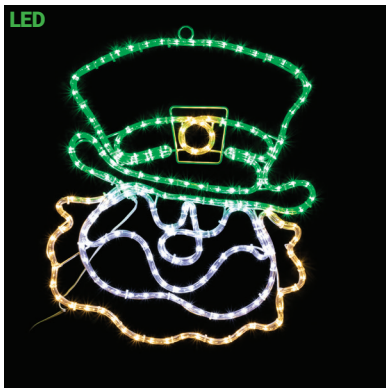

Seasonal Lighting

ROPE LIGHT MOTIFS

SILL-SHAMROCK | LED SHAMROCK
GREEN STEADY BURN MOTIF
20 IN W X 24 IN H
\$59.99

SILL-MONSHAMROCK | LED NEON SHAMROCK
GREEN STEADY BURN MOTIF
24 IN W X 24 IN H
\$89.99

SILL-LEPHAT | LED LEPRECHAUN HAT
MULTI COLORED STEADY BURN MOTIF
31.5 IN W X 16 IN H
\$69.99