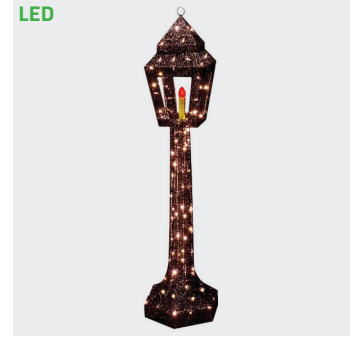

SILL-MOLPOST-B | LAMP POST
3-D LED MOTIF
13.5 IN W X 53 IN H
$59.99