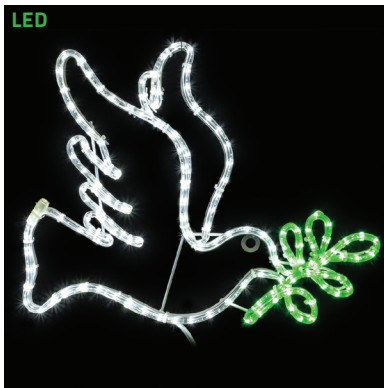

SILL-MOLDOVE1 | LED SMALL DOVE GREEN & WHITE STEADY BURN MOTIF
21 IN W X 17 IN H
$99.99