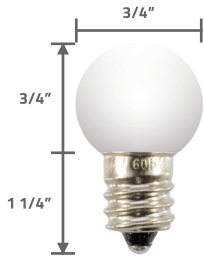

RED

WHITE

WARM WHITE

YELLOW

FACETED

SMOOTH FROSTED

G20 BULBS | 3 LEDs
 Base: E12 Candelabra
 Lumen Output: 7.5 lm / Bulb
 Power Consumption: 0.4 Watts / Bulb
 Lifetime: 50,000 Hours
 High-Impact Plastic Bulb
 Nickel Base
 25 Bulbs/Box, Boxes Contain 1 Color