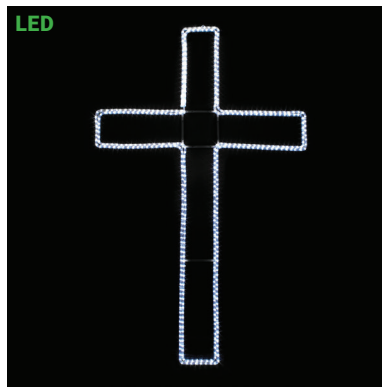

SILL-MOLCROSS-6 | 6 FOOT CROSS
COOL WHITE LED STEADY BURN MOTIF
45 IN W X 72 IN H
$169.99