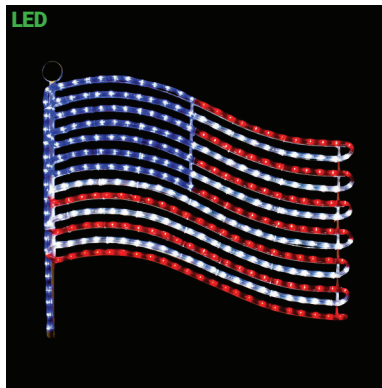

SILL-MOLFLAG | LED USA FLAG
RED, WHITE & BLUE STEADY BURN MOTIF
24 IN W X 24 IN H
$149.99