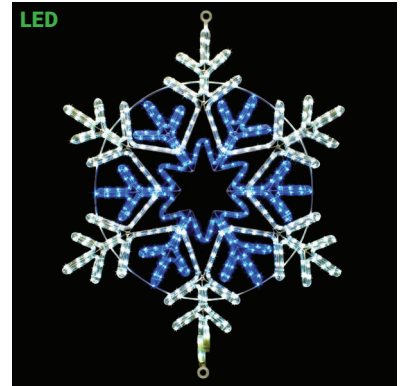

SILL-MOSL39 | LED SNOWFLAKE
BLUE & COOL WHITE MOTIF
28 IN W X 32 IN H
$149.99