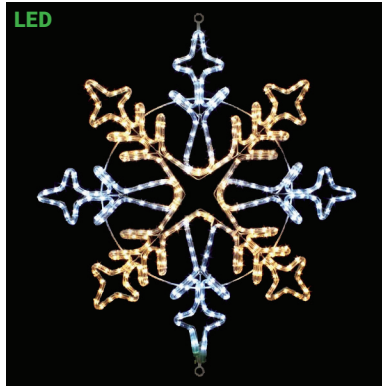

SILL-MOSL38 | LED SNOWFLAKE
COOL & WARM WHITE MOTIF
32 IN W X 32 IN H
$129.99