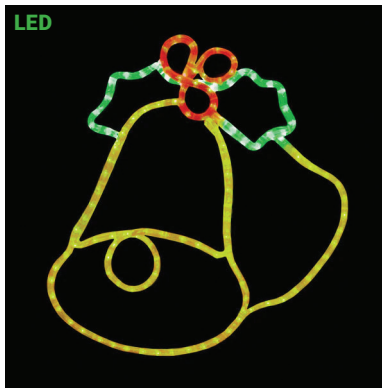

SILL-MOLBELLS | LED DOUBLE BELL
MULTI COLORED STEADY BURN MOTIF
20 IN W X 17 IN H
$69.99