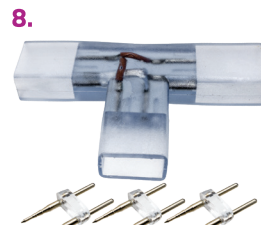

5. NSMDA-CONS | 120V NEON STRIP LIGHT POWER CONNECTORS - 5 PACK
\$2.99

6. NSMDA-ENDS | 120V NEON STRIP LIGHT END CAPS - 5 PACK
\$2.99

7. NSMDA-YW | 120V NEON STRIP LIGHT Y CONNECTOR - 2 FOOT
\$9.99

8. NSMDA-T | 120V NEON STRIP LIGHT T CONNECTOR
\$3.99