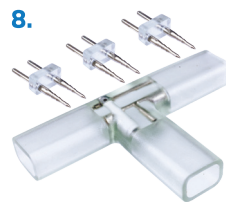

120V LED STRIP LIGHT ACCESSORIES

120V LED STRIP LIGHT ACCESSORIES

1. **STRP12035A-PB6 | STRP12050A-PB6**
6 FOOT 120V 3528/5050 LED STRIP LIGHT POWER CORD KIT
\$7.99 | AVAILABLE IN BLACK OR WHITE
2. **STRP12035A-DIM | STRP12050A-DIM**
OUTDOOR RF MULTI-FUNCTION LED STRIP LIGHT CONTROLLER
\$59.99
3. **UNI-DIMR** | REPLACEMENT OUTDOOR RF MULTI-FUNCTION
LED STRIP LIGHT CONTROLLER REMOTE
\$9.99
4. **UNI-MF** | OUTDOOR MULTI-FUNCTION CONTROLLER
MALE EXTENSION - 6 FT
\$6.99
5. **STRP12035A-UY | STRP12035A-UY**
OUTDOOR MULTI-FUNCTION CONTROLLER Y-EXTENSION - 2 FT
\$13.99
6. **STRP12035A-DIMPI | STRP12050A-DIMPI**
MULTI-FUNCTION LED STRIP LIGHT CONTROLLER PIGTAIL
\$5.99
7. **STRP12035A-L | STRP12050A-L**
3528/5050 STRIP LIGHT L CONNECTOR
\$2.99
8. **STRP12035A-T | STRP12050A-T**
3528/5050 STRIP LIGHT T CONNECTOR
\$3.99
9. **STRP12035A-SPL | STRP12050A-SPL**
3528/5050 STRIP LIGHT INLINE SPLICE
\$2.99
10. **STRP12035A-INSPL | STRP12050A-INSPL**
3528/5050 STRIP LIGHT INVISIBLE SPLICE - 2 PACK
\$2.99
11. **STRP12035A-FF | STRP12050A-FF**
3528/5050 STRIP LIGHT FEMALE EXTENSION - 6 IN., 2 OR 5 FT
\$4.99 - \$7.99 | AVAILABLE IN BLACK OR WHITE
12. **STRP12035A-Y | STRP12050A-Y**
3528/5050 STRIP LIGHT Y CONNECTOR
\$6.99 | AVAILABLE IN BLACK OR WHITE
13. **STRP12035A-ENDS | STRP12050A-ENDS**
3528/5050 STRIP LIGHT END CAPS - 5 PACK
\$2.99
14. **STRP12035A-24TRK | STRP12050A-24TRK**
24 INCH 3528/5050 STRIP LIGHT MOUNTING TRACK - 10 PACK
\$19.99
15. **STRP12035A-CLIP | STRP12050A-CLIP**
3528/5050 STRIP LIGHT MOUNTING CLIPS - 50 PACK
\$8.99
16. **STRP12035A-CONS | STRP12050A-CONS**
3528/5050 STRIP LIGHT POWER CONNECTOR - 5 PACK
\$2.99
17. **STRP12035A-MM | STRP12050A-MM**
3528/5050 STRIP LIGHT MALE TO MALE CONNECTOR
\$4.99
18. **MISC-ODM**
3528/5050 OUTDOOR WEATHERPROOFING KIT - 2 PACK
\$2.99