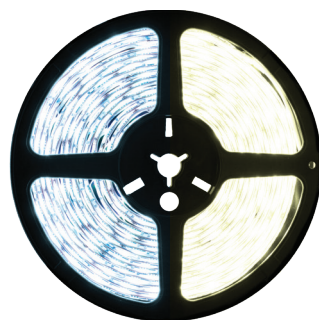

IP22

Brilliant™
Brand Lighting

RGB LED TRI-CHIP - SMD 5050

STRP1250-CRGB | 16.4 FOOT SPOOL - IP67
DIRECTIONAL LIGHT OUTPUT, OUTDOOR USE

$89.99

Multiple Chasing Effects

12V RGB CHASING LED STRIP LIGHT SPECS

50,000 HOUR LIFETIME
CUT EVERY 4 INCHES
1.3 INCH LED SPACING
UP TO 274 LUMENS PER FOOT
32.8 FOOT MAX RUN LENGTH
UV PROTECTED