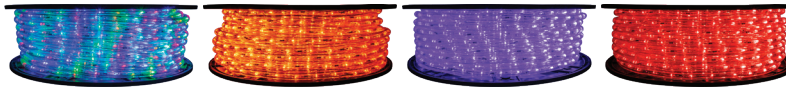

RLL120H-20 | 65 FOOT SPOOL
OMNIDIRECTIONAL LIGHT OUTPUT
$99.99