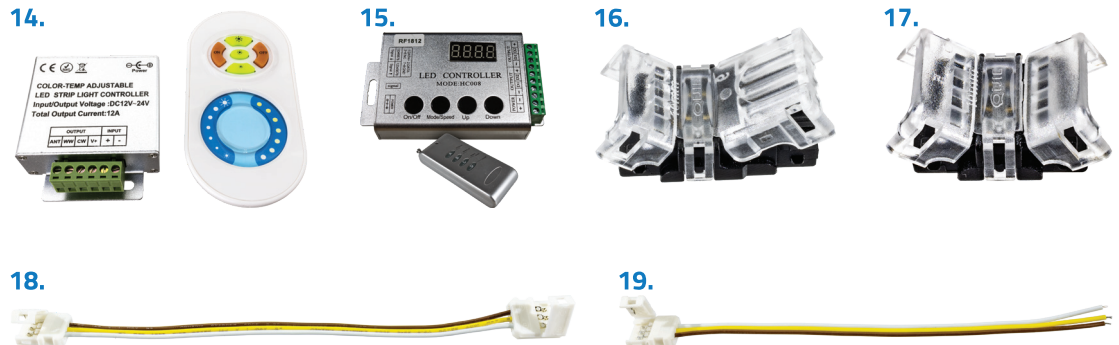

12V VW & RGB CHASING ACCESSORIES

14. **STRP12A-VWCN** | 12V RF VARIABLE WHITE STRIP LIGHT CONTROLLER
  $29.99
15. **STRP1250A-CRGCN** | 12V RGB CHASING STRIP LIGHT RF CONTROLLER
  $59.99
16. **STRP1250A-3WHCON** | 3-WIRE STRIP LIGHT HIPPO POWER CONNECTOR - IP22
  $1.99
17. **STRP1250A-3WHHSPL** | 3-WIRE STRIP LIGHT HIPPO SPLICE CONNECTOR - IP22
  $1.99
18. **STRP12A-3W-22JUMP** | 3-WIRE STRIP LIGHT SOLDERLESS JUMPER CONNECTOR - IP22
  $3.49
19. **STRP12A-3W-22CON** | 3-WIRE STRIP LIGHT SOLDERLESS POWER CONNECTOR - IP22
  $3.49