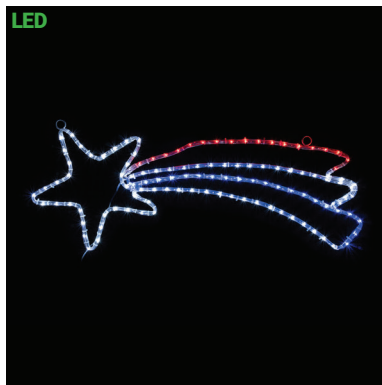

SILL-SSTAR | LED SHOOTING STAR
RED, WHITE, & BLUE STEADY BURN MOTIF
26 IN W X 12 IN H
$59.99