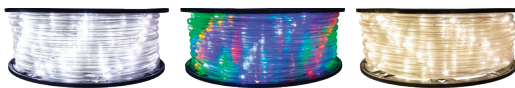

Colors: CW-Cool White, M-Multi Color, WW-Warm White