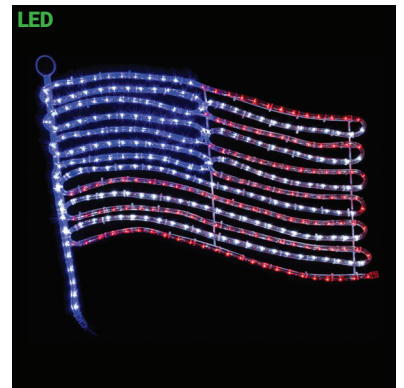

SILL-FLAG | LED USA FLAG
RED, WHITE & BLUE STEADY BURN MOTIF
24 IN W X 24 IN H
$129.99