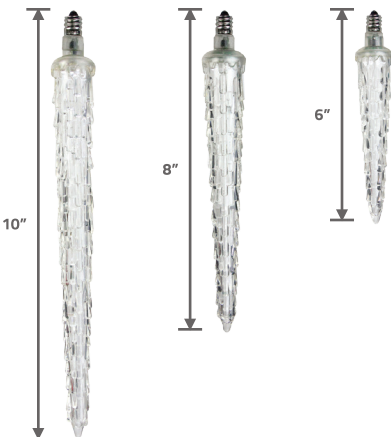

LED FALLING ICICLE BULBS