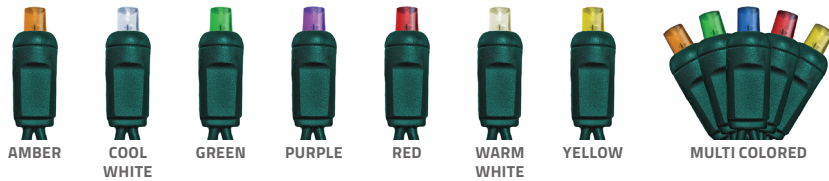

Christmas Lighting

LED STRING LIGHT SETS

C7 & C9 Bulk & ready made string light sets available on pg. 18

WIDE ANGLE M5 | UL LISTED
Commercial Grade
LED Count: 70 with 4 IN Spacing
Length: 23.5 FT - Green Wire Only
Power Consumption: 4.8W - 120V AC
Connect up to 43 sets