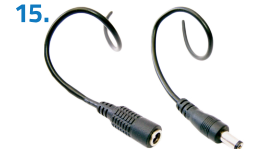

11. **TDIM-1CH** | 12V INLINE LED STRIP
LIGHT DIMMER CONTROLLER
$29.99

16. **STRP1235A-PCON | STRP1250A-PCON**
STRIP BP POWER CONNECTOR - IP22 OR IP65
$2.99