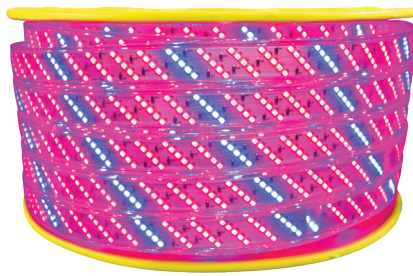

120V RB5 STRIP LIGHT SPECS

50,000 HOUR LIFETIME
CUT EVERY 19.5 INCHES
0.32 INCH LED ROW SPACING
182 LUMENS PER FOOT
148 FOOT MAX RUN LENGTH
UV PROTECTED