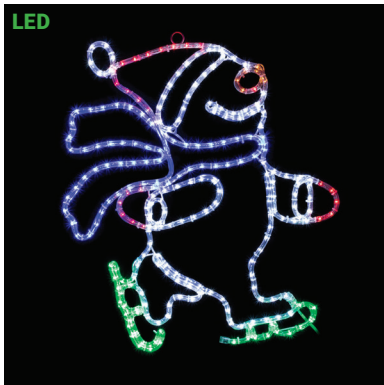

SILL-SKATESNOW | LED SKATING SNOWMAN
MULTI COLORED STEADY BURN MOTIF
23 IN W X 27.5 IN H
$89.99