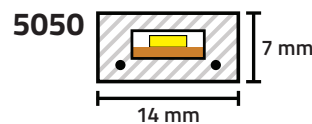

120V 5050 LED STRIP LIGHT SPECS

50,000 HOUR LIFETIME
CUT EVERY 19.5 INCHES
0.44 INCH LED SPACING
UP TO 180 LUMENS PER FOOT
148 FOOT MAX RUN LENGTH
UV PROTECTED