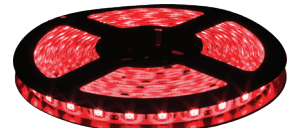

Strip Lighting

12V LED STRIP LIGHTS

Save with our 12V Strip Light bundles at BirdDogLighting.com

Brilliant™
Brand Lighting

HIGH BRIGHTNESS - SMD 3528

STRP3528-22 | 16.4 FOOT SPOOL - IP22
DIRECTIONAL LIGHT OUTPUT, INDOOR USE
$39.99

STRP3528-65 | 16.4 FOOT SPOOL - IP65
DIRECTIONAL LIGHT OUTPUT, OUTDOOR USE
$49.99

12V 3528 LED STRIP LIGHT SPECS

50,000 HOUR LIFETIME
CUT EVERY 2 INCHES
0.67 INCH LED SPACING
UP TO 65 LUMENS PER FOOT
20 FOOT MAX RUN LENGTH
UV PROTECTED

Brilliant™
Brand Lighting

HIGH BRIGHTNESS - SMD 5050

STRP5050-22 | 16.4 FOOT SPOOL - IP22
DIRECTIONAL LIGHT OUTPUT, INDOOR USE
$49.99

STRP5050-65 | 16.4 FOOT SPOOL - IP65
DIRECTIONAL LIGHT OUTPUT, OUTDOOR USE
$59.99

12V 5050 LED STRIP LIGHT SPECS

50,000 HOUR LIFETIME
CUT EVERY 2 INCHES
0.67 INCH LED SPACING
UP TO 303 LUMENS PER FOOT
20 FOOT MAX RUN LENGTH
UV PROTECTED

R-Red