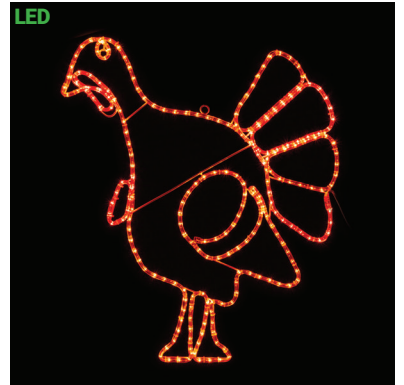

SILL-TURKEY | THANKSGIVING TURKEY
MULTI COLOR STEADY BURN MOTIF
27.5 IN W X 31.5 IN H
$59.99