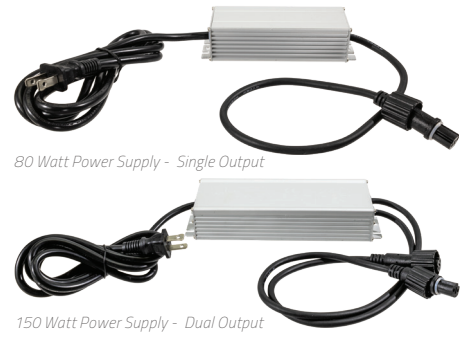

RGB Chasing LED Lighting

RGB COLOR CHANGING CHASING PLC LED LIGHTS

RGB COLOR CHANGING CHASING PLC LED ROPE LIGHTS

PLCRLLH-20RGB | 65 FOOT SPOOL
RGB COLOR CHANGING PLC LED ROPE LIGHT
OMNIDIRECTIONAL LIGHT OUTPUT WITH
RGB RF CONTROLLER
$239.99

PLCRLLH-20RGBBUNDLE | 65 FOOT SPOOL
RGB COLOR CHANGING PLC LED ROPE LIGHT BUNDLE
1X 65 FT. SPOOL, 1X RGB CONTROLLER,
1X 80W WEATHERPROOF POWER SUPPLY
$279.99

PLCRLLH-20RGBBUNDLE2 | 65 FOOT SPOOL
RGB COLOR CHANGING PLC LED ROPE LIGHT BUNDLE
2X 65 FT. SPOOLS, 2X RGB CONTROLLERS,
1X 150W WEATHERPROOF POWER SUPPLY
$499.99