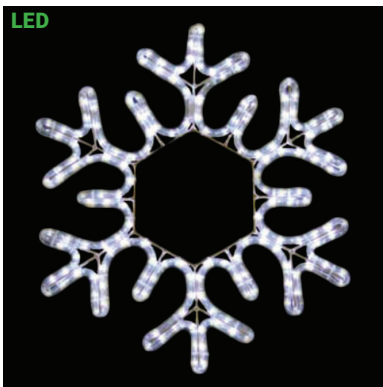

SILL-MOSL906 | LED SNOWFLAKE
STEADY BURN MOTIF
18 IN W X 18 IN H
$79.99