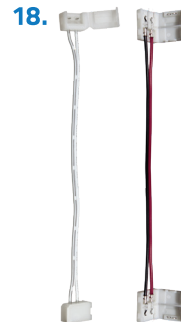

20. **STRP1235A-HSPL | STRP1250A-HSPL**
HIPPO SPLICE CONNECTOR - IP22 OR IP65
\$2.49

24. **STRP12A-BT** | 24 IN X 11/16 IN BENDABLE
ALUMINUM MOUNTING TRACK - 10 PACK
\$34.99

27. **SMD-CLIP** | 12 VOLT STRIP
LIGHT MOUNTING CLIPS - 10 PACK
\$4.99