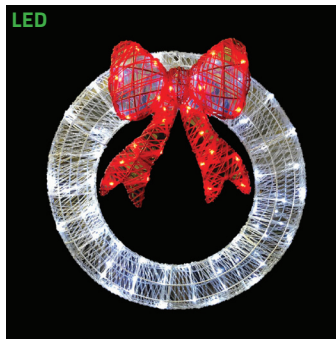

SILL-MOLWREATH-W | WHITE
WREATH 3-D LED MOTIF
24 IN W X 24 IN H X 3.5 IN D
$89.99