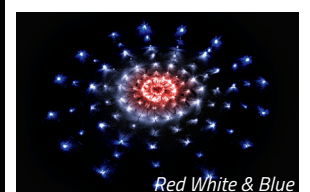

Multi Colored