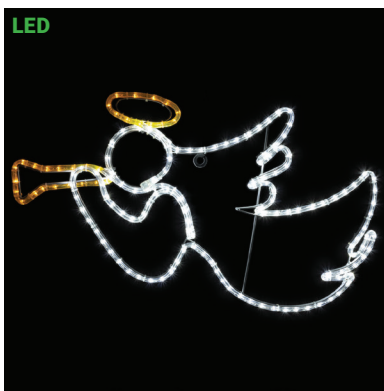

SILL-MOLANGEL | LED ANGEL WITH HORN
WARM WHITE & COOL WHITE MOTIF
30 IN W X 30 IN H
$69.99