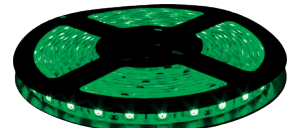

Strip Lighting

12V LED STRIP LIGHTS

Save with our 12V Strip Light bundles at BirdDogLighting.com

Brilliant™
Brand Lighting

HIGH BRIGHTNESS - SMD 3528

STRP3528-22 | 16.4 FOOT SPOOL - IP22
DIRECTIONAL LIGHT OUTPUT, INDOOR USE
$39.99

STRP3528-65 | 16.4 FOOT SPOOL - IP65
DIRECTIONAL LIGHT OUTPUT, OUTDOOR USE
$49.99

12V 3528 LED STRIP LIGHT SPECS

50,000 HOUR LIFETIME
CUT EVERY 2 INCHES
0.67 INCH LED SPACING
UP TO 65 LUMENS PER FOOT
20 FOOT MAX RUN LENGTH
UV PROTECTED

Brilliant™
Brand Lighting

HIGH BRIGHTNESS - SMD 5050

STRP5050-22 | 16.4 FOOT SPOOL - IP22
DIRECTIONAL LIGHT OUTPUT, INDOOR USE
$49.99

STRP5050-65 | 16.4 FOOT SPOOL - IP65
DIRECTIONAL LIGHT OUTPUT, OUTDOOR USE
$59.99

12V 5050 LED STRIP LIGHT SPECS

50,000 HOUR LIFETIME
CUT EVERY 2 INCHES
0.67 INCH LED SPACING
UP TO 303 LUMENS PER FOOT
20 FOOT MAX RUN LENGTH
UV PROTECTED

G-Green