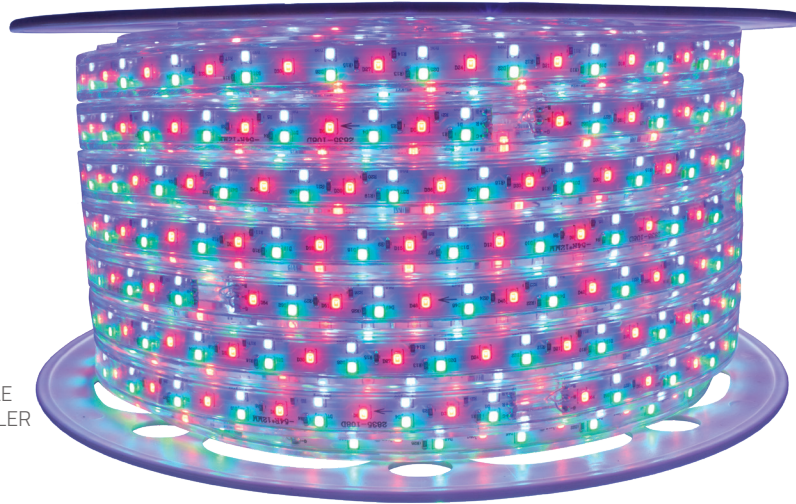

Brilliant™
Brand Lighting

SRLL120V-20RGB | 65 FOOT SPOOL
DIRECTIONAL LIGHT OUTPUT
$269.99

SRLL120V-45RGB | 148 FOOT SPOOL
DIRECTIONAL LIGHT OUTPUT
$499.99

SRLL120V-45RGBKIT | RGB ROPE BUNDLE
148 FT SPOOL & OUTDOOR RF CONTROLLER
$539.99