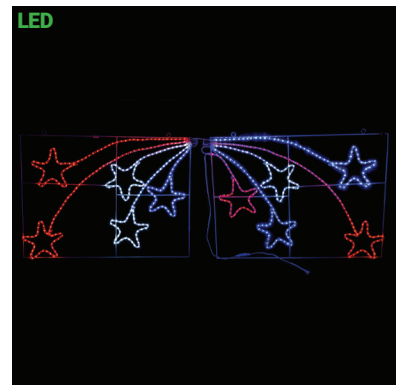

SILL-FSTAR | LED FALLING STARS
2-PIECE STEADY BURN MOTIF
87 IN W X 35 IN H
$169.99