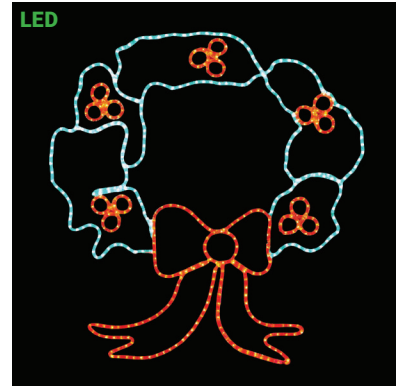

SILL-MOL231 | LED LARGE WREATH
MULTI COLORED STEADY BURN MOTIF
40 IN W X 42 IN H
$269.99