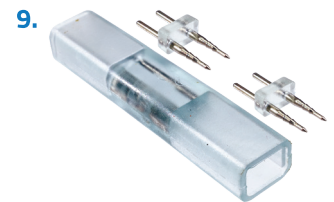

120V LED STRIP LIGHT ACCESSORIES

120V LED STRIP LIGHT ACCESSORIES

1. **STRP12035A-PB6 | STRP12050A-PB6**
6 FOOT 120V 3528/5050 LED STRIP LIGHT POWER CORD KIT
\$7.99 | AVAILABLE IN BLACK OR WHITE
2. **STRP12035A-DIM | STRP12050A-DIM**
OUTDOOR RF MULTI-FUNCTION LED STRIP LIGHT CONTROLLER
\$59.99
3. **UNI-DIMR** | REPLACEMENT OUTDOOR RF MULTI-FUNCTION
LED STRIP LIGHT CONTROLLER REMOTE
\$9.99
4. **UNI-MF** | OUTDOOR MULTI-FUNCTION CONTROLLER
MALE EXTENSION - 6 FT
\$6.99
5. **STRP12035A-UY | STRP12035A-UY**
OUTDOOR MULTI-FUNCTION CONTROLLER Y-EXTENSION - 2 FT
\$13.99
6. **STRP12035A-DIMPI | STRP12050A-DIMPI**
MULTI-FUNCTION LED STRIP LIGHT CONTROLLER PIGTAIL
\$5.99
7. **STRP12035A-L | STRP12050A-L**
3528/5050 STRIP LIGHT L CONNECTOR
\$2.99
8. **STRP12035A-T | STRP12050A-T**
3528/5050 STRIP LIGHT T CONNECTOR
\$3.99
9. **STRP12035A-SPL | STRP12050A-SPL**
3528/5050 STRIP LIGHT INLINE SPLICE
\$2.99
10. **STRP12035A-INSPL | STRP12050A-INSPL**
3528/5050 STRIP LIGHT INVISIBLE SPLICE - 2 PACK
\$2.99
11. **STRP12035A-FF | STRP12050A-FF**
3528/5050 STRIP LIGHT FEMALE EXTENSION - 6 IN., 2 OR 5 FT
\$4.99 - \$7.99 | AVAILABLE IN BLACK OR WHITE
12. **STRP12035A-Y | STRP12050A-Y**
3528/5050 STRIP LIGHT Y CONNECTOR
\$6.99 | AVAILABLE IN BLACK OR WHITE
13. **STRP12035A-ENDS | STRP12050A-ENDS**
3528/5050 STRIP LIGHT END CAPS - 5 PACK
\$2.99
14. **STRP12035A-24TRK | STRP12050A-24TRK**
24 INCH 3528/5050 STRIP LIGHT MOUNTING TRACK - 10 PACK
\$19.99
15. **STRP12035A-CLIP | STRP12050A-CLIP**
3528/5050 STRIP LIGHT MOUNTING CLIPS - 50 PACK
\$8.99
16. **STRP12035A-CONS | STRP12050A-CONS**
3528/5050 STRIP LIGHT POWER CONNECTOR - 5 PACK
\$2.99
17. **STRP12035A-MM | STRP12050A-MM**
3528/5050 STRIP LIGHT MALE TO MALE CONNECTOR
\$4.99
18. **MISC-ODM**
3528/5050 OUTDOOR WEATHERPROOFING KIT - 2 PACK
\$2.99