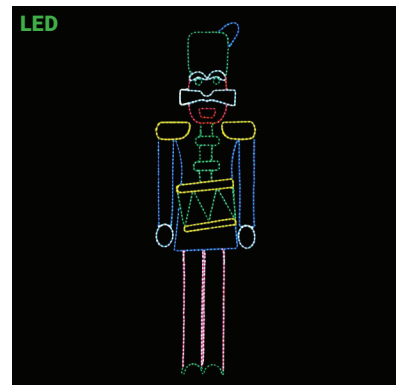

SILL-MOL712 | LED NUTCRACKER
MULTI COLORED STEADY BURN MOTIF
36 IN W X 108 IN H
$429.99