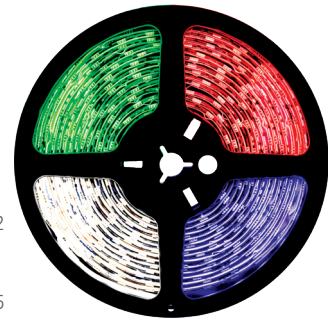

IP22

IP65

Brilliant™
Brand Lighting

VARIABLE WHITE - SMD 5050

STRP5050-22VW | 16.4 FOOT SPOOL - IP22
DIRECTIONAL LIGHT OUTPUT, INDOOR USE

$54.99

2,700K Color Temperature Range 6,000K

12V VW LED STRIP LIGHT SPECS

50,000 HOUR LIFETIME
CUT EVERY 2 INCHES
0.67 INCH LED SPACING
UP TO 182 LUMENS PER FOOT
20 FOOT MAX RUN LENGTH
UV PROTECTED