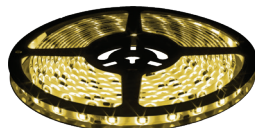

WW-Warm White