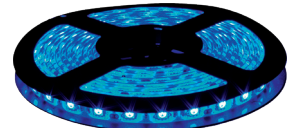

STRP5050-22 | 16.4 FOOT SPOOL - IP22
DIRECTIONAL LIGHT OUTPUT, INDOOR USE
\$49.99

STRP5050-65 | 16.4 FOOT SPOOL - IP65
DIRECTIONAL LIGHT OUTPUT, OUTDOOR USE
\$59.99

12V 5050 LED STRIP LIGHT SPECS

50,000 HOUR LIFETIME
CUT EVERY 2 INCHES
0.67 INCH LED SPACING
UP TO 303 LUMENS PER FOOT
20 FOOT MAX RUN LENGTH
UV PROTECTED