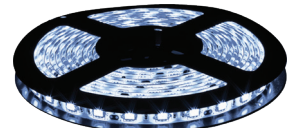

CW-Cool White