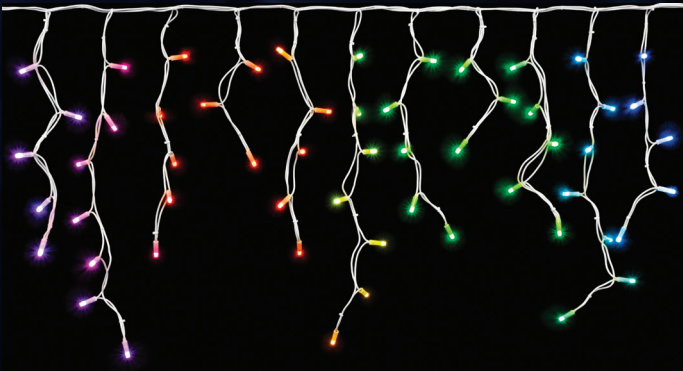

RGB COLOR CHANGING PLC LED ICICLE LIGHTS

RGB COLOR CHANGING NET PLC LED LIGHT SETS

Don't worry about complicated wiring or cumbersome connections with our new range of RGB Color Changing Chasing PLC LED Lights.