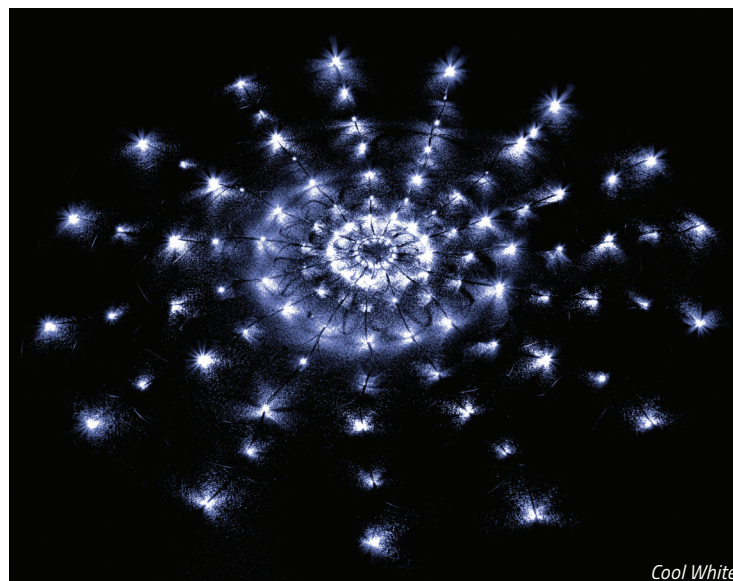

Cool White

LEDNET-120 | LED FIREWORK LIGHTS

COOL WHITE, MULTI COLORED, RED
WHITE & BLUE, OR WARM WHITE LEDS

$34.99