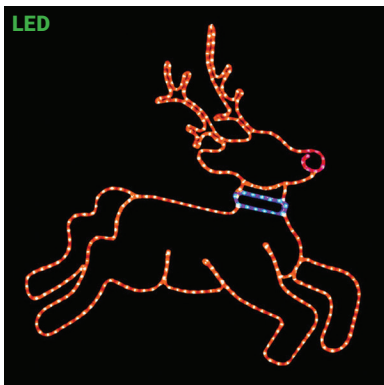

SILL-MOL9173 | RUDOLPH LED MOTIF
ADD TO ANIMATED SANTA WITH SLEIGH
(SILL-MOL917 on pg. 4)
48 IN W X 48 IN H.
$329.99