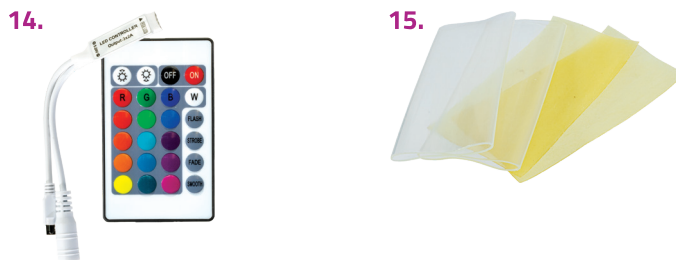

WEATHERPROOFING ACCESSORIES

15. **MISC-ODS** | OUTDOOR ADHESIVE HEAT MELT TAPE WEATHERPROOFING KIT - 2 PACK
  $2.99