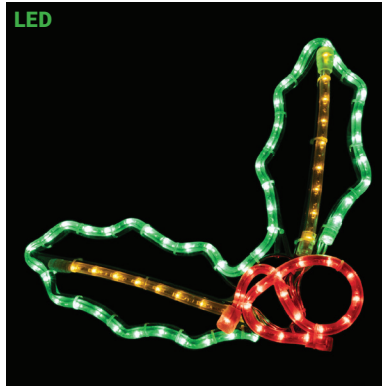

SILL-MOLHOLLY2 | LED HOLLY MOTIF
2 LEAF WITH GREEN & RED BERRIES
11 IN W X 13 IN H
$39.99