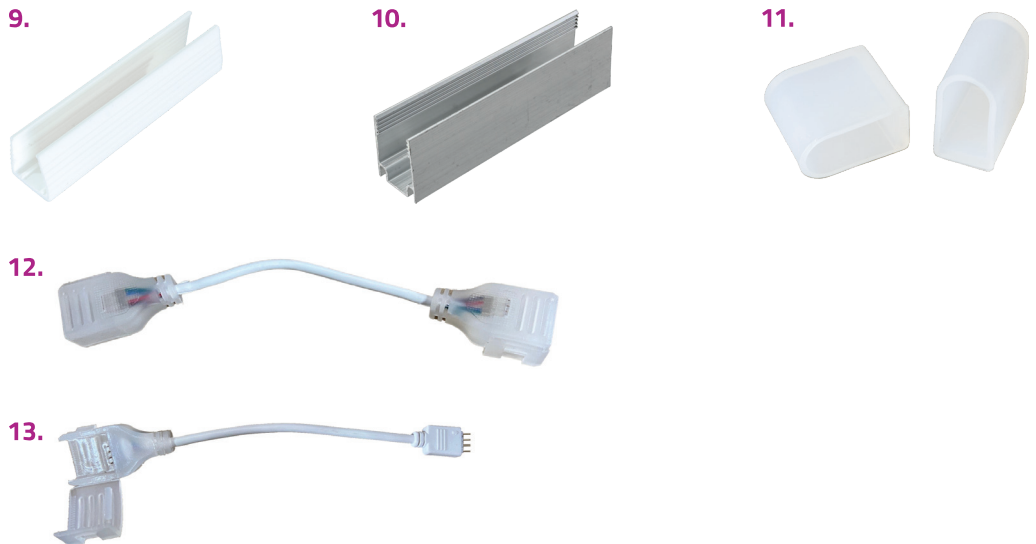

12V RGB MINI NEON ACCESSORIES

9. **NSMD-12V-ARGBCLIP** | 12V RGB MINI LED NEON STRIP LIGHT PLASTIC MOUNTING CLIP - 25 PACK
  $7.99
10. **NSMD-12V-ARGBALCLIP** | 12V RGB MINI LED NEON STRIP LIGHT ALUMINUM MOUNTING CLIP - 25 PACK
  $9.99
11. **NSMDA-12V-ARGBEC** | 12V RGB MINI LED NEON STRIP LIGHT END CAPS - 5 PACK
  $2.99
12. **NSMD-12V-ARGB-VCON** | 12V RGB MINI LED NEON STRIP LIGHT SOLDER FREE CONNECTOR
  $3.99
13. **NSMD-12V-ARGB-JUMP** | 12V RGB MINI LED NEON STRIP LIGHT SOLDER FREE JUMPER CONNECTOR
  $3.99
14. **NSMDA-12V-ARGBMCN** | 12V RGB MINI LED NEON STRIP LIGHT IR CONTROLLER
  $19.99