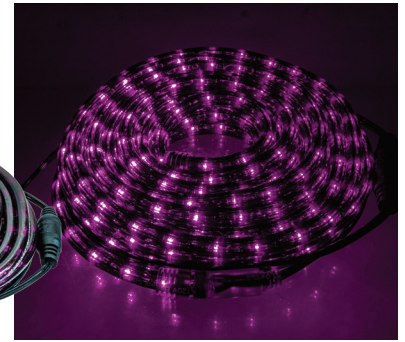

Brilliant™
Brand Lighting

RLL120H-10B | 33 FOOT SPOOL
OMNIDIRECTIONAL LIGHT OUTPUT

\$59.99

Colors: O-Orange, P-Purple

HALLOWEEN BULBS & STRING LIGHTS

1. SLLWAM5-70B(O/OP/GP) | 70 LED WIDE ANGLE M5 HALLOWEEN MINI LIGHT SET - ALL ORANGE, ORANGE & PURPLE, OR GREEN & PURPLE, 23.3 FT - CONNECT UP TO 30 SETS
\$25.99