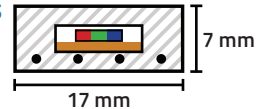

RB5 LED Strip Lights

120V RGB STRIP LIGHT SPECS

50,000 HOUR LIFETIME
CUT EVERY 19.5 INCHES
0.44 INCH LED SPACING
UP TO 256 LUMENS PER FOOT
165 FOOT MAX RUN LENGTH
UV PROTECTED