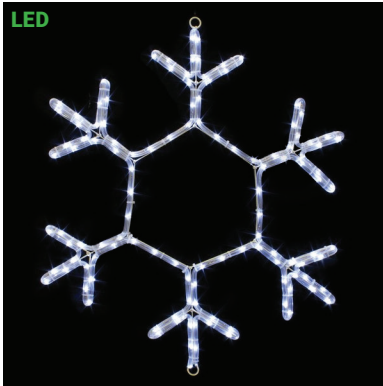

Christmas Lighting

SNOWFLAKE LED MOTIFS

- For Indoor or Outdoor Use
- All Weather Painted Metal Frames
- Premium UV Resistant Rope Lights

SILL-MOSL708 | LED SNOWFLAKE
COOL WHITE STEADY BURN MOTIF
24 IN W X 24 IN H
$79.99