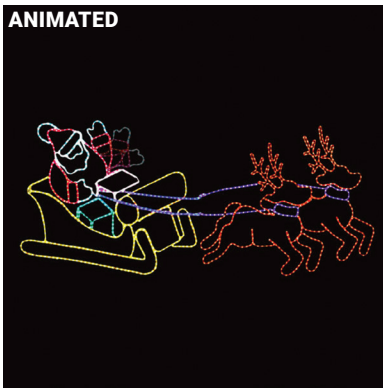

SILL-MOL917 | SANTA WITH SLEIGH ANIMATED LED MOTIF. ANIMATED WAVING EFFECT WITH INCLUDED CONTROLLER. 96 IN W X 48 IN H.
$699.99

ANIMATED