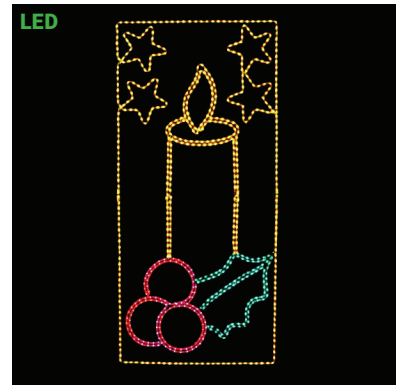

SILL-MOL064 | LED CANDLE WITH STARS
MULTI COLORED STEADY BURN MOTIF
36 IN W X 72 IN H
$229.99