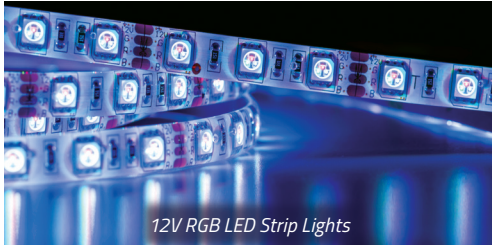

Strip Lighting

12V RGB/RGBW, CHASING & VARIABLE WHITE LED STRIP LIGHTS

Save with our 12V Strip Light bundles at BirddogLighting.com

Brilliant™
Brand Lighting

RGB LED TRI-CHIP - SMD 5050

STRP5050-22RGB | 16.4 FOOT SPOOL - IP22
DIRECTIONAL LIGHT OUTPUT, INDOOR USE

$59.99

STRP5050-65RGB | 16.4 FOOT SPOOL - IP65
DIRECTIONAL LIGHT OUTPUT, OUTDOOR USE

$69.99

Features Tri-Chip Color Changing Technology

12V RGB LED STRIP LIGHT SPECS

50,000 HOUR LIFETIME
CUT EVERY 2 INCHES
0.67 INCH LED SPACING
UP TO 274 LUMENS PER FOOT
16.4 FOOT MAX RUN LENGTH
UV PROTECTED

IP22

IP65

Brilliant™
Brand Lighting

RGBW LED TRI-CHIP - SMD 5050

STRP5050-22RGBW | 16.4 FT. SPOOL - IP22
DIRECTIONAL LIGHT OUTPUT, INDOOR USE

$69.99

STRP5050-65RGBW | 16.4 FT. SPOOL - IP65
DIRECTIONAL LIGHT OUTPUT, OUTDOOR USE

$79.99

Features Tri-Chip + White Color Changing Technology

12V RGBW LED STRIP LIGHT SPECS

50,000 HOUR LIFETIME
CUT EVERY 2 INCHES
0.67 INCH LED SPACING
UP TO 203 LUMENS PER FOOT
16.4 FOOT MAX RUN LENGTH
UV PROTECTED

IP22

IP65

Brilliant™
Brand Lighting

VARIABLE WHITE - SMD 5050

STRP5050-22VW | 16.4 FOOT SPOOL - IP22
DIRECTIONAL LIGHT OUTPUT, INDOOR USE

$54.99

2,700K Color Temperature Range 6,000K

12V VW LED STRIP LIGHT SPECS

50,000 HOUR LIFETIME
CUT EVERY 2 INCHES
0.67 INCH LED SPACING
UP TO 182 LUMENS PER FOOT
20 FOOT MAX RUN LENGTH
UV PROTECTED

IP22

Brilliant™
Brand Lighting

RGB LED TRI-CHIP - SMD 5050

STRP1250-CRGB | 16.4 FOOT SPOOL - IP67
DIRECTIONAL LIGHT OUTPUT, OUTDOOR USE

$89.99

Multiple Chasing Effects

12V RGB CHASING LED STRIP LIGHT SPECS

50,000 HOUR LIFETIME
CUT EVERY 4 INCHES
1.3 INCH LED SPACING
UP TO 274 LUMENS PER FOOT
32.8 FOOT MAX RUN LENGTH
UV PROTECTED

IP67