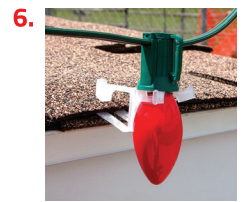

3. MULTI-APCLIP | ALL PURPOSE HOLIDAY SHINGLE/GUTTER LIGHT CLIPS - 100 PACK
$10.99

4. ML-GCLIP | GUTTER LIGHT CLIPS C7 or C9 - 100 PACK
$14.99

5. ML-TABS | SHINGLE TABS C7 or C9- 100 PACK
$16.99

6. ML-SCLIP | SHINGLE CLIPS C7 or C9 - 100 PACK
$16.99

7. ML-UCLIP | UNIVERSAL HOLIDAY LIGHT SHINGLE/GUTTER LIGHT CLIPS - 25 PACK
$6.99

8. ML-GH | MINI LIGHT UNIVERSAL GUTTER HOOKS - 100 PACK
$8.99

9. ML-SCUP(M/L) | SUCTION CUP WITH HOOK MEDIUM OR LARGE - 3 PACK
MED. $5.99 / LRG. $7.99

10. ML-RLCLIP | ROOF TOP RIDGE MOUNTING CLIPS, C7 or C9- 25 PACK
$19.99

11. ML-YS15 | ABOVE GROUND LIGHT STAKES 15 INCH TALL - 25 PACK
$18.99

12. ML-PYS(6/7.5) | PERIMETER YARD LIGHT STAKES 6 IN OR 7.5 IN TALL - 25 PACK
6 IN. $16.99 | 7.5 IN $21.99

13. ML-WIRE(1/2) | BULK WIRE 500 FT SPOOL - SPT1 or SPT2 - SPECIFY GREEN or WHITE WIRE
$139.99

14. ML-PLUG(1/2)F | FEMALE ZIP WIRE PLUGS - SPT1 or SPT2 - 12 PACK - SPECIFY GREEN or WHITE PLUGS
$14.99

14. ML-PLUG(1/2)M | MALE ZIP WIRE PLUGS SPT1 or SPT2 - 12 PACK - SPECIFY GREEN or WHITE PLUGS
$14.99

15. ML-C7SKT(1/2)-* | C7 SOCKETS - SPT1 or SPT2 - 100 PACK - SPECIFY GREEN or WHITE SOCKETS
$18.99

15. ML-C9SKT(1/2)-* | C9 SOCKETS - SPT1 or SPT2 - 100 PACK - SPECIFY GREEN or WHITE SOCKETS
$21.99

16. CNTRLS-ODTX2 | 2 OUTLET RAIN-TIGHT MULTI-SETTING PHOTOCELL TIMER
$19.99

17. CNTRLS-24HR | SINGLE OUTLET 24 HR UL LISTED MECHANICAL TIMER
$16.99

18. MISC-PWRSTK6 | OUTDOOR 6 OUTLET POWER STAKE WITH MULTI-SETTING TIMER
$32.99