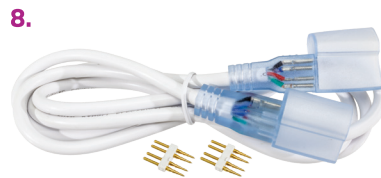

RGB NEON ROPE LIGHT ACCESSORIES - more accessories available at BirdDogLighting.com

2. **SNRL24-LP200W** | 24V RGB NEON ROPE LIGHT POWER SUPPLY - 200W, IP20 INDOOR USE ONLY $29.99

3. **SNRL24-LP200W/WP** | 24V RGB NEON ROPE LIGHT POWER SUPPLY - 200W, OUTDOOR RATED $69.99

5. **SNRL-4CON5** | RGB NEON ROPE LIGHT POWER CONNECTOR - 5 PACK $2.99

4. **SNRL-WPRGBC** | 120V RF RGB NEON ROPE LIGHT COLOR AND EFFECT CONTROLLER $59.99

1. **SNRL24-RGBLEDX** | 24V RF RGB NEON ROPE LIGHT COLOR AND EFFECT CONTROLLER $69.99

6. **SNRL-RGBINSPL** | 120V RGB NEON ROPE INVISIBLE SPLICE CONNECTOR - 2 PACK $4.99

7. **SNRL-4ICON** | RGB NEON ROPE LIGHT INLINE SPLICE CONNECTOR $3.99

8. **SNRL-RGBFFW** | RGB NEON ROPE LIGHT FEMALE EXTENSION - 6 IN., 2/5 FT. $5.99 - $8.99

9. **SNRL-RGBY** | RGB NEON ROPE LIGHT Y CONNECTOR - 2 FOOT, BLACK OR WHITE $9.99