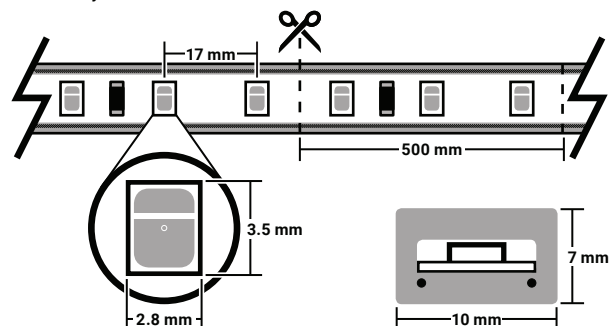

### 65 & 148' Spools and Custom Cuts

SKU#: STRP12035-\* (20-65', 45-148')

CC-35-\* (Custom Cut, Specify Length - 19.5" intervals)

B-Blue, CW-Cool White, G-Green, O-Orange,

P-Pink, R-Red, WW-Warm White, Y-Yellow

### SPECIFICATIONS

- Input: 120V AC
- Power Consumption: 1.3 Watts/ft
- Colors: Blue-B, Cool White-CW, Green-G, Pink-P, Red-R, Warm White-WW, Yellow-Y
- LED Count: 60 LEDs/m
- Lumen Output: up to 6 lumens/LED
- LED Spacing: 0.67"
- Light Output: Directional
- Lifetime: 50,000 Hours
- Dimensions: 0.39" W x 0.28" H
- Materials: PVC with UV Protectant Additive
- Temperature rating: -20° F - 130° F
- Max run length: 148'
- Cutting Interval: 19.5"
- Ingress Protection: IP44 (IP65 with properly sealed connections)
- Dimmable: Yes, with LED compatible dimmer
- Warranty: 2 Years