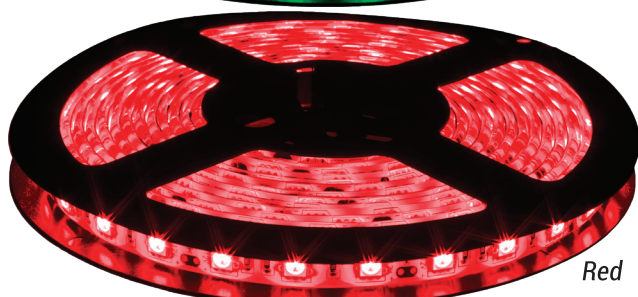

Blue

Cool White

Green

Red

Warm White

Yellow

16.4' Spools

SKU#: STRP5050-* (22 - IP22 rating, 65 - IP65 rating)
 B-Blue, CW-Cool White, G-Green,
 R-Red, WW-Warm White, Y-Yellow

PRODUCT INFORMATION:

Brilliant Brand 12V LED strip lights make your lighting projects a breeze. Their compact size packs a real punch when it comes to light output. Because of their size these 12 volt LED light strips are ideal for custom lighting projects, accent lighting, vehicles, stairs, and much more. The adhesive backing allows for easy installation on almost any clean, smooth surface. 12 Volt LED lights can easily be cut to your desired length in intervals of 2 in. and are available in weatherproof IP65 or indoor IP22.

SPECIFICATIONS

- Input: 12V DC
- Power Consumption: 4.1 Watts/ft
- Colors: Blue-B, Cool White-CW, Green-G, Red-R, Warm White-WW, Yellow-Y
- LED Count: 60 LEDs/m
- Lumen Output: up to 15 lumens/LED
- LED Spacing: 0.67"
- Light Output: Directional
- Lifetime: 50,000 Hours
- Dimensions: IP22 - 0.39" W x 0.08" H
 IP65 - 0.39" W x 0.12" H
- Materials: PCB with optional PVC coating
- Temperature rating: -20° F - 130° F
- Max run length: 16.4' in series
- Cutting Interval: 2.0"
- Ingress Protection: IP44-Uncoated, IP65-coated (with properly sealed connections)
- Dimmable: Yes, with LED compatible inline dimmer
- Warranty: 2 Years

12V Strip light spools come with a female barrel plug pre-installed.

Specifications are typical values and may change without notification
 ©2019 Brilliant Brand Lighting, All Rights Reserved