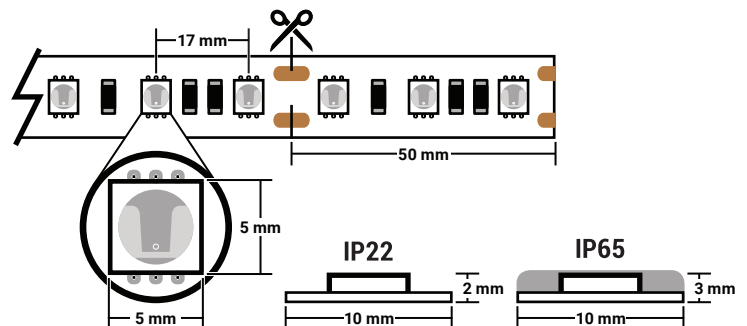

Blue

Cool White

Green

Red

Warm White

Yellow

16.4' Spools

SKU#: STRP5050-* (22 - IP22 rating, 65 - IP65 rating)
 B-Blue, CW-Cool White, G-Green,
 R-Red, WW-Warm White, Y-Yellow

PRODUCT INFORMATION:

Brilliant Brand 12V LED strip lights make your lighting projects a breeze. Their compact size packs a real punch when it comes to light output. Because of their size these 12 volt LED light strips are ideal for custom lighting projects, accent lighting, vehicles, stairs, and much more. The adhesive backing allows for easy installation on almost any clean, smooth surface. 12 Volt LED lights can easily be cut to your desired length in intervals of 2 in. and are available in weatherproof IP65 or indoor IP22.

SPECIFICATIONS

- Input: 12V DC
- Power Consumption: 4.1 Watts/ft
- Colors: Blue-B, Cool White-CW, Green-G, Red-R, Warm White-WW, Yellow-Y
- LED Count: 60 LEDs/m
- Lumen Output: up to 15 lumens/LED
- LED Spacing: 0.67"
- Light Output: Directional
- Lifetime: 50,000 Hours
- Dimensions: IP22 - 0.39" W x 0.08" H
 IP65 - 0.39" W x 0.12" H
- Materials: PCB with optional PVC coating
- Temperature rating: -20° F - 130° F
- Max run length: 16.4' in series
- Cutting Interval: 2.0"
- Ingress Protection: IP44-Uncoated, IP65-coated (with properly sealed connections)
- Dimmable: Yes, with LED compatible inline dimmer
- Warranty: 2 Years

12V Strip light spools come with a female barrel plug pre-installed.

Specifications are typical values and may change without notification
 ©2019 Brilliant Brand Lighting, All Rights Reserved