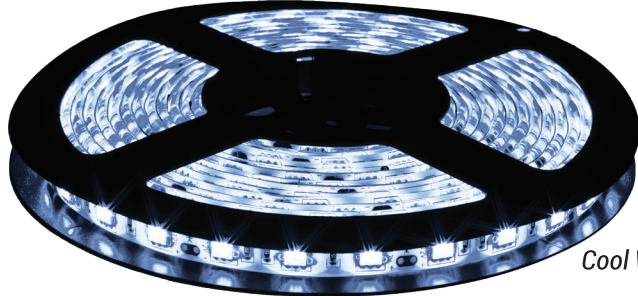

Blue

Cool White

Green

Red

Warm White

Yellow

16.4' Spools

SKU#: STRP5050-* (22 - IP22 rating, 65 - IP65 rating)
 B-Blue, CW-Cool White, G-Green,
 R-Red, WW-Warm White, Y-Yellow

PRODUCT INFORMATION:

Brilliant Brand 12V LED strip lights make your lighting projects a breeze. Their compact size packs a real punch when it comes to light output. Because of their size these 12 volt LED light strips are ideal for custom lighting projects, accent lighting, vehicles, stairs, and much more. The adhesive backing allows for easy installation on almost any clean, smooth surface. 12 Volt LED lights can easily be cut to your desired length in intervals of 2 in. and are available in weatherproof IP65 or indoor IP22.

SPECIFICATIONS

- Input: 12V DC
- Power Consumption: 4.1 Watts/ft
- Colors: Blue-B, Cool White-CW, Green-G, Red-R, Warm White-WW, Yellow-Y
- LED Count: 60 LEDs/m
- Lumen Output: up to 15 lumens/LED
- LED Spacing: 0.67"
- Light Output: Directional
- Lifetime: 50,000 Hours
- Dimensions: IP22 - 0.39" W x 0.08" H
 IP65 - 0.39" W x 0.12" H
- Materials: PCB with optional PVC coating
- Temperature rating: -20° F - 130° F
- Max run length: 16.4' in series
- Cutting Interval: 2.0"
- Ingress Protection: IP44-Uncoated, IP65-coated (with properly sealed connections)
- Dimmable: Yes, with LED compatible inline dimmer
- Warranty: 2 Years

12V Strip light spools come with a female barrel plug pre-installed.

Specifications are typical values and may change without notification
 ©2019 Brilliant Brand Lighting, All Rights Reserved