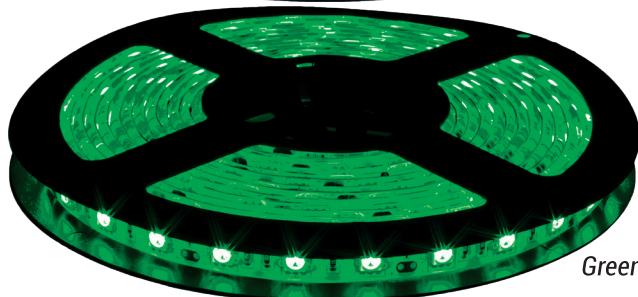

Blue

Cool White

Green

Red

Warm White

Yellow

16.4' Spools

SKU#: STRP5050-* (22 - IP22 rating, 65 - IP65 rating)
 B-Blue, CW-Cool White, G-Green,
 R-Red, WW-Warm White, Y-Yellow

PRODUCT INFORMATION:

Brilliant Brand 12V LED strip lights make your lighting projects a breeze. Their compact size packs a real punch when it comes to light output. Because of their size these 12 volt LED light strips are ideal for custom lighting projects, accent lighting, vehicles, stairs, and much more. The adhesive backing allows for easy installation on almost any clean, smooth surface. 12 Volt LED lights can easily be cut to your desired length in intervals of 2 in. and are available in weatherproof IP65 or indoor IP22.

SPECIFICATIONS

- Input: 12V DC
- Power Consumption: 4.1 Watts/ft
- Colors: Blue-B, Cool White-CW, Green-G, Red-R, Warm White-WW, Yellow-Y
- LED Count: 60 LEDs/m
- Lumen Output: up to 15 lumens/LED
- LED Spacing: 0.67"
- Light Output: Directional
- Lifetime: 50,000 Hours
- Dimensions: IP22 - 0.39" W x 0.08" H
 IP65 - 0.39" W x 0.12" H
- Materials: PCB with optional PVC coating
- Temperature rating: -20° F - 130° F
- Max run length: 16.4' in series
- Cutting Interval: 2.0"
- Ingress Protection: IP44-Uncoated, IP65-coated (with properly sealed connections)
- Dimmable: Yes, with LED compatible inline dimmer
- Warranty: 2 Years

12V Strip light spools come with a female barrel plug pre-installed.

Specifications are typical values and may change without notification
 ©2019 Brilliant Brand Lighting, All Rights Reserved