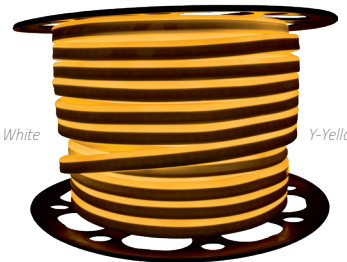

WW-Warm White

Y-Yellow