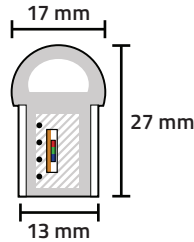

Features Tri-Chip Color Changing Technology

Scan this QR code  
to see the video!

**Brilliant™**  
Brand Lighting

**SNRL24-10RGB** | 33 FOOT SPOOL  
DIRECTIONAL LIGHT OUTPUT  
\$139.99

**24V RGB NEON ROPE LIGHT SPECS**