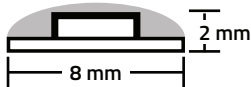

24V FCOB STRIP LIGHT SPECS

50,000 HOUR LIFETIME
CUT EVERY 2 INCHES
146 FCOB LEDS PER FOOT
UP TO 304 LUMENS PER FOOT
16.4 FOOT MAX RUN LENGTH
INDOOR/OUTDOOR USE

24V FCOB STRIP LIGHT POWER SUPPLIES

1. **SNRL24-36072PWR** | 3 AMP - 72 WATT - INDOOR
  $24.99
2. **SNRL24-LP200W** | 8 AMP - 200 WATT - INDOOR
  $29.99
3. **SNRL24-LP200WWP** | 8 AMP - 200 WATT - OUTDOOR
  $69.99