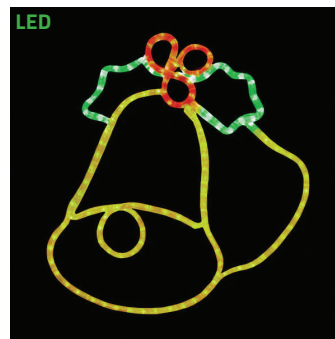

SILL-MOLBELLS | DOUBLE BELL MULTI COLORED LED ROPE LIGHT SIGN
20 IN W X 17 IN H
$69.99