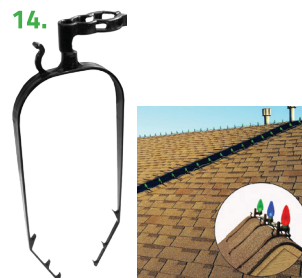

MOUNTING ACCESSORIES

10. **MISC-BOT** | 1/2 INCH ROPE LIGHT BLACKOUT TUBING - PRICE PER FOOT
  $0.99
11. **MISC-MAGTAPE** | 16.4 FOOT MAGNETIC MOUNTING TAPE ROLL
  $12.99
12. **MISC-TAPE** | 10 FOOT 3M DOUBLE SIDED INDUSTRIAL STRENGTH MOUNTING TAPE
  $9.99
13. **ML-YS** | 1/2 INCH ROPE LIGHT ABOVE GROUND STAKES - 8 OR 15 INCH - 25 PACK
  8 IN. $11.99 | 15 IN. $18.99
14. **ML-RLCLIP** | 1/2 INCH ROPE LIGHT ROOF TOP RIDGELINE MOUNTING CLIP - 25 PACK
  $24.99
15. **ML-APCLIP** | 1/2 INCH ROPE LIGHT ROOF ALL PURPOSE LIGHT CLIPS - 100 PACK
  $10.99