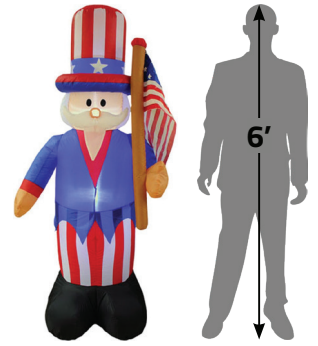

INFL-PL600 | PATRIOTIC UNCLE SAM LED LIGHTED INFLATABLE DISPLAY, 6 FEET TALL, INCLUDES ADAPTOR, FAN & TIE DOWNS
$59.99