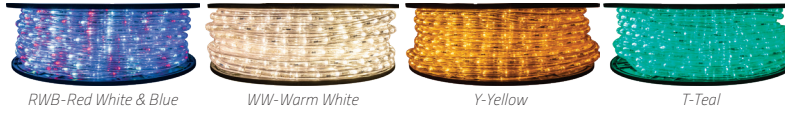

Rope Lighting

½ INCH LED ROPE LIGHTS

Visit BirdDogLighting.com or call 406-586-5970 for custom cut lengths

LED ROPE LIGHT SPECS

100,000 HOUR LIFETIME
CUT EVERY 19.5 INCHES (excludes Candy Cane & Wide Bulb Spacing Spools)
0.5 INCH LED SPACING
UP TO 110 LUMENS PER FOOT
600 FOOT MAX RUN LENGTH
UV PROTECTED

RLL120H-45 | 148 FOOT SPOOL
OMNIDIRECTIONAL LIGHT OUTPUT
$199.99

RLL120H-45T | 148 FOOT SPOOL
EXCLUSIVE TEAL COLOR
$269.99

RLL120H-20 | 65 FOOT SPOOL
OMNIDIRECTIONAL LIGHT OUTPUT
$99.99
Colors: CW-Cool White, WW-Warm White
*Not Pictured

RLL120H2-45 | 148 FOOT SPOOL
2 COLORS ALTERNATING
$199.99

RLL120HW-45 | 148 FOOT SPOOL
5 INCH. WIDE BULB SPACING
$199.99

RLL120H-45RWB-2 | 148 FOOT
SPOOL PATRIOTIC LED ROPE
LIGHTS - RED, WHITE, & BLUE
SECTIONS 18 BULBS PER COLOR
$199.99

RLL120H-10CC | 36 FOOT SPOOL
CANDY CANE LED ROPE LIGHTS -
RED & WHITE STRIPED OUTSIDE
WITH COOL WHITE LEDS
$69.99

RLL120H-10SPG | 36 FOOT SPOOL
SPRING LED ROPE LIGHTS -
ALTERNATING GREEN, PURPLE,
& YELLOW LEDS
$59.99