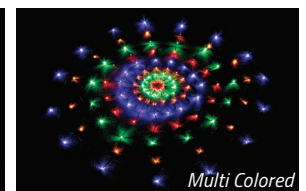

LED ANIMATED FIREWORK NET LIGHT SETS

Firework Net Light Features:

- Weatherproof Controller & Lights
- 7 Effect Modes + Steady Burn
- 4.5 Foot Diameter
- 120 LEDs per Set
- Connect 6 Sets End-to-End
  (excludes RWB option)

LEDNET-120 | LED FIREWORK LIGHTS

COOL WHITE, MULTI COLORED, RED
WHITE & BLUE, OR WARM WHITE LEDS

$34.99