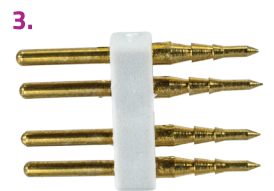

**7. SNRL-4ICON** | RGB NEON ROPE LIGHT INLINE SPLICE CONNECTOR  
\$3.99

**8. SNRL-RGBFFW** | RGB NEON ROPE LIGHT FEMALE EXTENSION - 6 IN., 2/5 FT.  
\$5.99 - \$8.99

**9. SNRL-RGBY** | RGB NEON ROPE LIGHT Y CONNECTOR - 2 FOOT, BLACK OR WHITE  
\$9.99