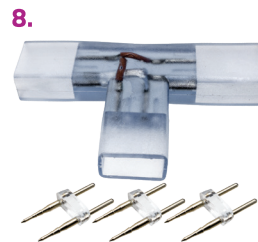

5. NSMDA-CON5 | 120V NEON STRIP LIGHT POWER CONNECTORS - 5 PACK
$2.99

6. NSMDA-END5 | 120V NEON STRIP LIGHT END CAPS - 5 PACK
$2.99

7. NSMDA-YW | 120V NEON STRIP LIGHT Y CONNECTOR - 2 FOOT
$9.99