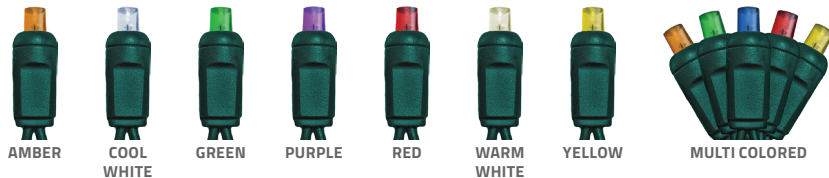

Christmas Lighting

LED STRING LIGHT SETS

C7 & C9 Bulk & ready made string light sets available on pg. 18

WIDE ANGLE M5 | UL LISTED
Commercial Grade
LED Count: 70 with 4 IN Spacing
Length: 23.5 FT - Green Wire Only
Power Consumption: 4.8W - 120V AC
Connect up to 43 sets