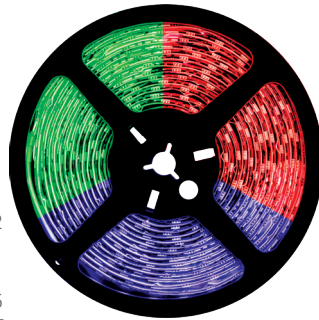

**STRP5050-65RGB** | 16.4 FOOT SPOOL - IP65  
DIRECTIONAL LIGHT OUTPUT, OUTDOOR USE

\$69.99

Features Tri-Chip Color Changing Technology

**12V RGB LED STRIP LIGHT SPECS**

50,000 HOUR LIFETIME  
CUT EVERY 2 INCHES  
0.67 INCH LED SPACING  
UP TO 274 LUMENS PER FOOT  
16.4 FOOT MAX RUN LENGTH  
UV PROTECTED