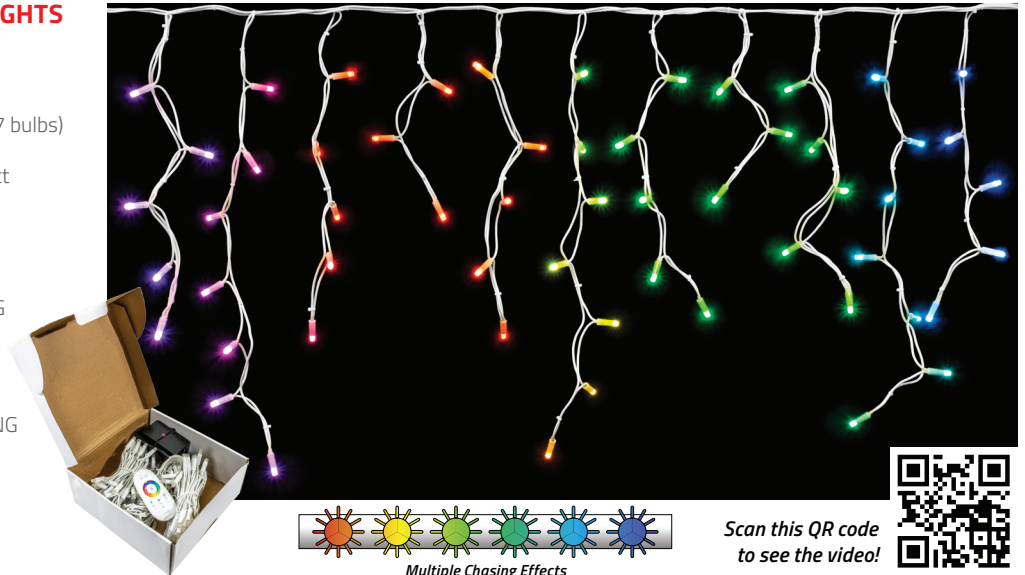

RGB COLOR CHANGING PLC LED ICICLE LIGHTS

120 RGB Color Changing PLC LED Icicle String Lights
Length: 9.75 ft. (9 ft. lighted length)
Drop Count: 24 (4 in. drop & bulb spacing)
Drop Lengths: 12 in. (3 bulbs), 18 in. (5 bulbs), 24 in. (7 bulbs)
White Wire only
Choose custom colors or select a preset lighting effect

PLC-3RGBICE | RGB COLOR CHANGING PLC
LED ICICLE LIGHT SET WITH CONTROLLER
$159.99

PLC-3RGBICEBUNDLE | 120V RGB COLOR CHANGING
PLC LED ICICLE LIGHT BUNDLE - 1X ICICLE SET,
1X RGB CONTROLLER, 1X 80W POWER SUPPLY
$174.99

PLC-3RGBICEBUNDLE2 | 120V RGB COLOR CHANGING
PLC LED ICICLE LIGHT BUNDLE - 2X ICICLE SETS,
2X RGB CONTROLLER, 1X 150W POWER SUPPLY
$344.99

Scan this QR code
to see the video!

RGB COLOR CHANGING NET PLC LED LIGHT SETS

CAN BE PROGRAMMED TO DISPLAY CUSTOM TEXT,
LOGOS, ANIMATIONS, OR OTHER DESIGNS!

LEDPNET-2RGB | 120V RGB COLOR CHANGING PLC
LED NET LIGHT SET - 6.5 FT. X 6.5 FT. 120 LEDS, 5
LIGHTING EFFECTS WITH INCLUDED CONTROLLER
$229.99

LEDPNET-2RGBBUNDLE | 120V RGB COLOR CHANGING
PLC LED NET LIGHT BUNDLE - 1X NET LIGHT, 1X RGB
CONTROLLER, 1X 80W POWER SUPPLY
$244.99

LEDPNET-2RGBBUNDLE2 | 120V RGB COLOR CHANGING
PLC LED NET LIGHT BUNDLE - 2X NET LIGHT, 2X RGB
CONTROLLER, 1X 150W POWER SUPPLY
$489.99