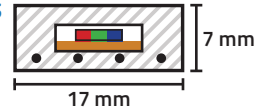

RGB LED Strip Lights

120V RGB STRIP LIGHT SPECS

50,000 HOUR LIFETIME
CUT EVERY 19.5 INCHES
0.44 INCH LED SPACING
UP TO 256 LUMENS PER FOOT
165 FOOT MAX RUN LENGTH
UV PROTECTED