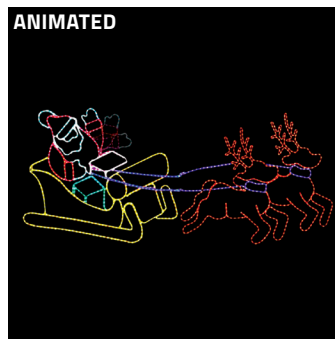

SILL-MOL917 | SANTA WITH SLEIGH ANIMATED LED ROPE LIGHT SIGN, ANIMATED WAVING EFFECT WITH INCLUDED CONTROLLER
96 IN W X 48 IN H. (2 FRAMES)
$749.99