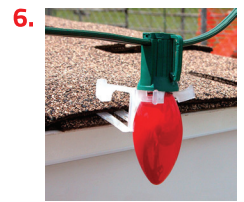

4. ML-GCLIP | GUTTER LIGHT CLIPS C7 or C9 - 100 PACK
$14.99

5. ML-TABS | SHINGLE TABS C7 or C9 - 100 PACK
$12.99

6. ML-SCLIP | SHINGLE CLIPS C7 or C9 - 100 PACK
$13.99

7. ML-UCLIP | UNIVERSAL HOLIDAY LIGHT SHINGLE/GUTTER LIGHT CLIPS - 25 PACK
$6.99

8. ML-GH | MINI LIGHT UNIVERSAL GUTTER HOOKS - 100 PACK
$8.99

9. ML-SCUP(M/L) | SUCTION CUP WITH HOOK MEDIUM OR LARGE - 3 PACK
MED. $6.99 / LRG. $7.99

10. ML-RLCLIP | ROOF TOP RIDGE MOUNTING CLIPS, C7 or C9 - 25 PACK
$24.99

11. ML-YS15 | ABOVE GROUND LIGHT STAKES 15 INCH TALL - 25 PACK
$18.99

12. ML-PYS(6/7.5) | PERIMETER YARD LIGHT STAKES 6 IN OR 7.5 IN TALL - 25 PACK
6 IN. $16.99 | 7.5 IN $18.99

13. ML-WIRE(1/2) | BULK WIRE 500 FT SPOOL - SPT1 or SPT2 - SPECIFY GREEN or WHITE WIRE
SPT1 $119.99 | SPT2 $129.99

14. ML-PLUG(1/2)F | FEMALE ZIP WIRE PLUGS - SPT1 or SPT2 - 12 PACK - SPECIFY GREEN or WHITE PLUGS
$12.99

14. ML-PLUG(1/2)M | MALE ZIP WIRE PLUGS SPT1 or SPT2 - 12 PACK - SPECIFY GREEN or WHITE PLUGS
$12.99

15. ML-C7SKT(1/2)-* | C7 SOCKETS - SPT1 or SPT2 - 100 PACK - SPECIFY GREEN or WHITE SOCKETS
SPT1 $21.99 | SPT2 $22.99

15. ML-C9SKT(1/2)-* | C9 SOCKETS - SPT1 or SPT2 - 100 PACK - SPECIFY GREEN or WHITE SOCKETS
SPT1 $22.99 | SPT2 $23.99

16. CNTRLS-ODTX2 | 2 OUTLET RAIN-TIGHT MULTI-SETTING PHOTOCELL TIMER
$21.99

17. CNTRLS-24HR | SINGLE OUTLET 24 HR UL LISTED MECHANICAL TIMER
$14.99

18. MISC-PWSTKWIF | SMART WI-FI OUTDOOR 6 OUTLET POWER STAKE TIMER ALEXA/GOOGLE, 120V, 15A, 1875W
$32.99