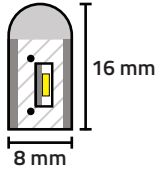

Brilliant™
Brand Lighting