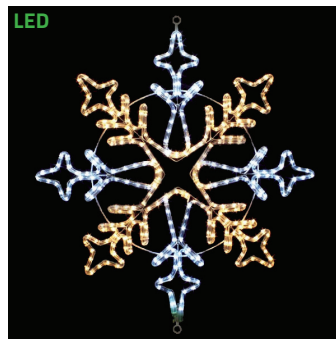

SILL-MOSL38 | SNOWFLAKE
COOL & WARM WHITE LED ROPE
LIGHT SIGN
32 IN W X 32 IN H
$139.99