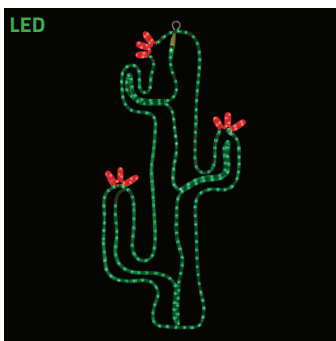

SILL-MOL715 | BLOOMING CACTUS RED & GREEN LED ROPE LIGHT SIGN
18 IN W X 36 IN H
$129.99