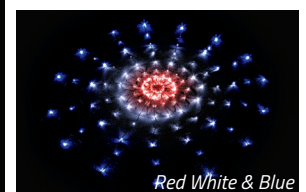

Multi Colored