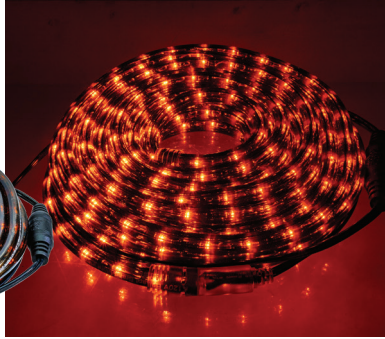

### HALLOWEEN BULBS & STRING LIGHTS

**1. SLLWAM5-70B(O/OP/GP)** | 70 LED WIDE ANGLE M5 HALLOWEEN MINI LIGHT SET - ALL ORANGE, ORANGE & PURPLE, OR GREEN & PURPLE, 23.3 FT - CONNECT UP TO 30 SETS  
**\$19.99**