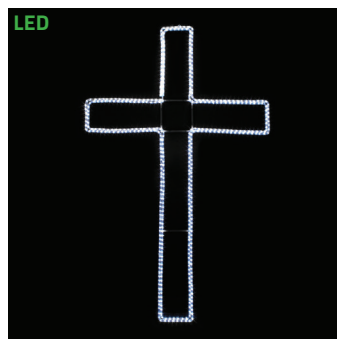

LED
SILL-MOLCROSS-6 | 6 FOOT CROSS
COOL WHITE LED ROPE LIGHT SIGN
45 IN W X 72 IN H
$159.99