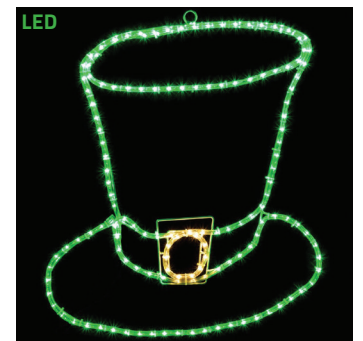

## PATRIOTIC, ST. PATRICK'S DAY, & THANKSGIVING

- For Indoor or Outdoor Use
- LED Signs - All Weather Frames Or Acrylic Back
- LED Signs - Premium LED Neon Strip & Rope Lights

**LED-M5-RWB** | M5 LED PATRIOTIC RED, WHITE, & BLUE MINI LIGHTS 50 BULBS, 6 INCH SPACING, 23.5 FT, 120 VOLT  
\$17.99

**100ML506-RWB** | M5 PATRIOTIC RED, WHITE, & BLUE MINI LIGHTS 50 BULBS, 6 INCH SPACING, 24.5 FT, 120 VOLT  
\$12.99

**INFL-PL600** | USA GLASS LANTERN WITH AUTOMATED DUSK-TO-DAWN SENSOR, 20 LEDS, 6-8H WORKING TIME, 8H CHARGE, WATERPROOF, 6.1 IN. TALL X 3.82 IN. WIDE  
\$29.99

**INFL-PL600** | PATRIOTIC UNCLE SAM LED LIGHTED INFLATABLE DISPLAY, 6 FEET TALL, INCLUDES ADAPTOR, FAN & TIE DOWNS  
\$59.99

**SILL-SHAMROCK** | SHAMROCK ST. PATRICK'S DAY GREEN LED ROPE LIGHT SIGN 20 IN W X 24 IN H  
\$59.99

**SILL-MONSHAMROCK** | SHAMROCK ST. PATRICK'S DAY GREEN LED NEON STRIP LIGHT SIGN 24 IN W X 24 IN H  
\$99.99

**SILL-LEP** | LEPRECHAUN ST. PATRICK'S DAY MULTI COLORED LED ROPE LIGHT SIGN 31.5 IN W X 18 IN H  
\$89.99