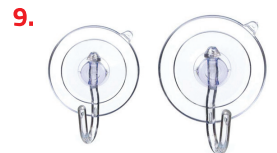

4. ML-GCLIP | GUTTER LIGHT CLIPS C7 or C9 - 100 PACK
$14.99

5. ML-TABS | SHINGLE TABS C7 or C9 - 100 PACK
$12.99

6. ML-SCLIP | SHINGLE CLIPS C7 or C9 - 100 PACK
$13.99

7. ML-UCLIP | UNIVERSAL HOLIDAY LIGHT SHINGLE/GUTTER LIGHT CLIPS - 25 PACK
$6.99

8. ML-GH | MINI LIGHT UNIVERSAL GUTTER HOOKS - 100 PACK
$8.99

9. ML-SCUP(M/L) | SUCTION CUP WITH HOOK MEDIUM OR LARGE - 3 PACK
MED. $6.99 / LRG. $7.99

10. ML-RLCLIP | ROOF TOP RIDGE MOUNTING CLIPS, C7 or C9 - 25 PACK
$24.99

11. ML-YS15 | ABOVE GROUND LIGHT STAKES 15 INCH TALL - 25 PACK
$18.99

12. ML-PYS(6/7.5) | PERIMETER YARD LIGHT STAKES 6 IN OR 7.5 IN TALL - 25 PACK
6 IN. $16.99 | 7.5 IN $18.99

13. ML-WIRE(1/2) | BULK WIRE 500 FT SPOOL - SPT1 or SPT2 - SPECIFY GREEN or WHITE WIRE
SPT1 $119.99 | SPT2 $129.99

14. ML-PLUG(1/2)F | FEMALE ZIP WIRE PLUGS - SPT1 or SPT2 - 12 PACK - SPECIFY GREEN or WHITE PLUGS
$12.99

14. ML-PLUG(1/2)M | MALE ZIP WIRE PLUGS SPT1 or SPT2 - 12 PACK - SPECIFY GREEN or WHITE PLUGS
$12.99

15. ML-C7SKT(1/2)-* | C7 SOCKETS - SPT1 or SPT2 - 100 PACK - SPECIFY GREEN or WHITE SOCKETS
SPT1 $21.99 | SPT2 $22.99

15. ML-C9SKT(1/2)-* | C9 SOCKETS - SPT1 or SPT2 - 100 PACK - SPECIFY GREEN or WHITE SOCKETS
SPT1 $22.99 | SPT2 $23.99

16. CNTRLS-ODTX2 | 2 OUTLET RAIN-TIGHT MULTI-SETTING PHOTOCELL TIMER
$21.99

17. CNTRLS-24HR | SINGLE OUTLET 24 HR UL LISTED MECHANICAL TIMER
$14.99

18. MISC-PWSTKWIF | SMART WI-FI OUTDOOR 6 OUTLET POWER STAKE TIMER ALEXA/GOOGLE, 120V, 15A, 1875W
$32.99