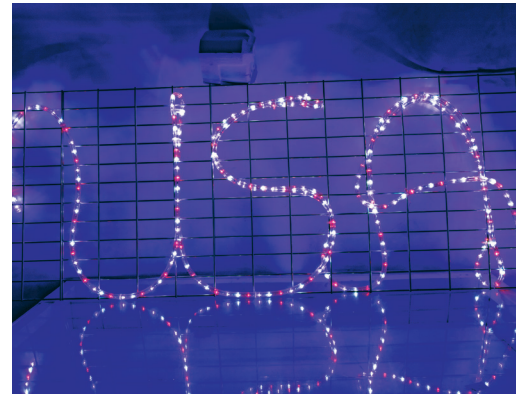

Rope Lighting

½ INCH LED ROPE LIGHTS

Visit BirdDogLighting.com or call 406-586-5970 for custom cut lengths