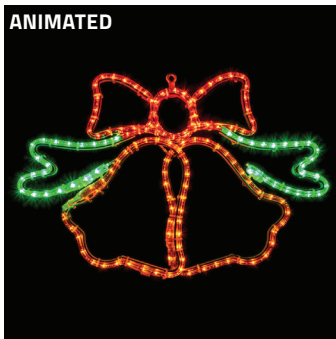

SILL-MOL1510 | SMALL RINGING BELLS ANIMATED MULTI COLORED LED ROPE LIGHT SIGN, CONTROL BELL SPEED WITH CONTROLLER
26 IN W X 17 IN H
$119.99