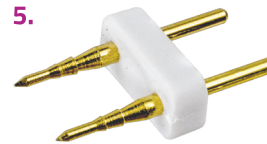

3. NSMDA-DIMPI | 120V NEON STRIP LIGHT CONTROLLER REPLACEMENT PIGTAIL
$5.99

4. NSMDA-PWG | 120V NEON STRIP LIGHT POWER CORD KIT - 6 FOOT
$9.99