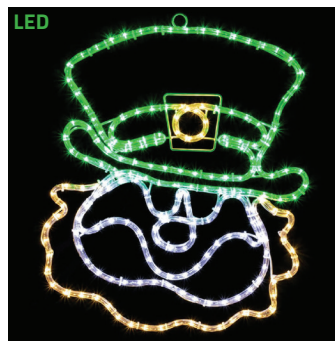

SILL-LEP | LEPRECHAUN ST. PATRICK'S DAY MULTI COLORED LED ROPE LIGHT SIGN 31.5 IN W X 18 IN H
$89.99