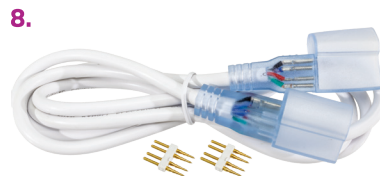

RGB NEON ROPE LIGHT ACCESSORIES - more accessories available at BirdDogLighting.com

2. SNRL24-LP200W | 24V RGB NEON ROPE LIGHT POWER SUPPLY - 200W, IP20 INDOOR USE ONLY
$29.99

3. SNRL24-LP200W/WP | 24V RGB NEON ROPE LIGHT POWER SUPPLY - 200W, OUTDOOR RATED
$69.99

5. SNRL-4CON5 | RGB NEON ROPE LIGHT POWER CONNECTOR - 5 PACK
$2.99

4. SNRL-WPRGBC | 120V RF RGB NEON ROPE LIGHT COLOR AND EFFECT CONTROLLER
$59.99

1. SNRL24-RGBLEDX | 24V RF RGB NEON ROPE LIGHT COLOR AND EFFECT CONTROLLER
$69.99

6. SNRL-RGBINSPL | 120V RGB NEON ROPE INVISIBLE SPLICE CONNECTOR - 2 PACK
$4.99

7. SNRL-4ICON | RGB NEON ROPE LIGHT INLINE SPLICE CONNECTOR
$3.99

8. SNRL-RGBFFW | RGB NEON ROPE LIGHT FEMALE EXTENSION - 6 IN., 2/5 FT.
$5.99 - $8.99

9. SNRL-RGBY | RGB NEON ROPE LIGHT Y CONNECTOR - 2 FOOT, BLACK OR WHITE
$9.99