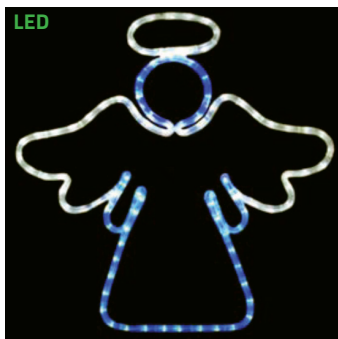

SILL-MOLANGEL1 | WINGED ANGEL
COOL WHITE & BLUE LED ROPE
LIGHT SIGN
20 IN W X 20 IN H
$69.99