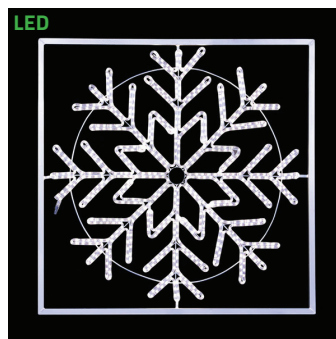

SILL-MOSL513 | SNOWFLAKE
COOL WHITE LED ROPE LIGHT SIGN
48 IN W X 48 IN H
$229.99