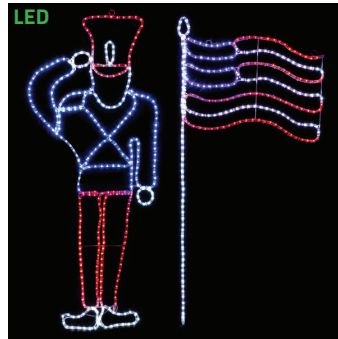

SILL-SWF | 2-PIECE SOLDIER WITH FLAG LED ROPE LIGHT SIGN
SOLDIER: 24 IN W X 58 IN H
FLAG: 25 IN W X 60 IN H
$199.99