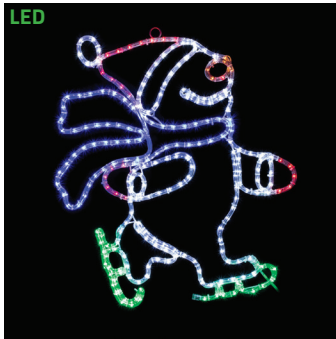

- For Indoor or Outdoor Use
- LED Signs - All Weather Frames Or Acrylic Back
- LED Signs - Premium LED Neon Strip & Rope Lights

Christmas Lighting

LED LIGHTED SIGNS & DECORATIONS

SILL-SKATESNOW | ICE SKATING SNOWMAN MULTI COLORED LED ROPE LIGHT SIGN
23 IN W X 27.5 IN H
$89.99