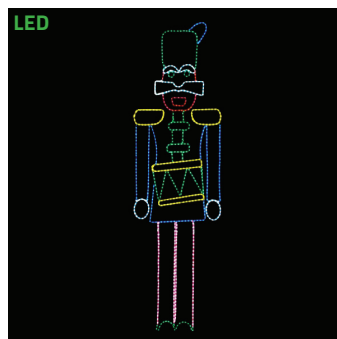

SILL-MOL712 | NUTCRACKER MULTI COLORED LED ROPE LIGHT SIGN
36 IN W X 108 IN H (3 FRAMES)
$429.99