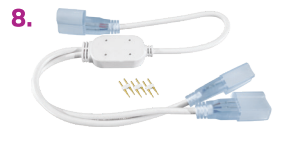

Visit BirddogLighting.com or call
406-586-5970 for custom cut lengths

Neon Lighting

LED NEON ROPE LIGHTS & ACCESSORIES

SNRL-45 | 148 FOOT SPOOL
DIRECTIONAL LIGHT OUTPUT
$399.99

SNRL-10RWB | 33 FOOT SPOOL
DIRECTIONAL LIGHT OUTPUT
$129.99

NEON ROPE LIGHT ACCESSORIES

1. **SNRL-PW6** | 2-WIRE 120V NEON ROPE LIGHT POWER CORD KIT - 5 FOOT
   $8.99
2. **SNRL-2DIM** | 2-WIRE NEON ROPE LIGHT MULTI-FUNCTION CONTROLLER
   $59.99
3. **UNI-DIMR** | 2-WIRE NEON ROPE LIGHT CONTROLLER REPLACEMENT REMOTE
   $9.99
4. **SNRL-2DIMPI** | 2-WIRE NEON ROPE LIGHT CONTROLLER REPLACEMENT PIG TAIL
   $5.99
5. **UNI-MF** | 2-WIRE NEON ROPE LIGHT CONTROLLER 6 FOOT EXTENSION
   $6.99
6. **SNRL-UY** | 2-WIRE NEON ROPE LIGHT CONTROLLER 2 FOOT Y-EXTENSION
   $13.99
7. **SNRL-FFW(S/M/L)** | 2-WIRE NEON ROPE LIGHT FEMALE EXTENSION - MINI, 6 IN., 2/5 FT.
   $4.99 - $8.99
8. **SNRL-YW** | 2-WIRE NEON ROPE LIGHT Y CONNECTOR - 2 FOOT
   $9.99
9. **SNRL-2CONS** | 2-WIRE NEON ROPE LIGHT POWER CONNECTOR - 5 PACK
   $2.99
10. **SNRL-24ALTRK** | 24 INCH NEON ROPE LIGHT PLASTIC ALUMINUM TRACK - 10 PACK
    $34.99
11. **SNRL-24TRK** | 24 INCH NEON ROPE LIGHT MOUNTING TRACK - 10 PACK
    $24.99
12. **SNRL-2ALTRKS** | 2 INCH NEON ROPE LIGHT ALUMINUM MOUNTING CLIPS - 5 PACK
    $3.99
13. **SNRL-ENDS** | NEON ROPE LIGHT END CAP - 5 PACK
    $3.99
14. **SNRL-INSPL** | 2-WIRE NEON ROPE LIGHT INVISIBLE SPLICE CONNECTOR
    $2.99
15. **SNRL-2ICON** | 2-WIRE NEON ROPE LIGHT INLINE SPLICE CONNECTOR
    $3.99
16. **MISC-ODL** | OUTDOOR ADHESIVE HEAT MELT TAPE WEATHERPROOFING KIT - 2 PACK
    $2.99

SMD NEON ROPE LIGHT SPECS

50,000 HOUR LIFETIME
CUT EVERY 19.5 INCHES
0.33 INCH LED SPACING
UP TO 191 LUMENS PER FOOT
296 FOOT MAX RUN LENGTH
UV PROTECTED