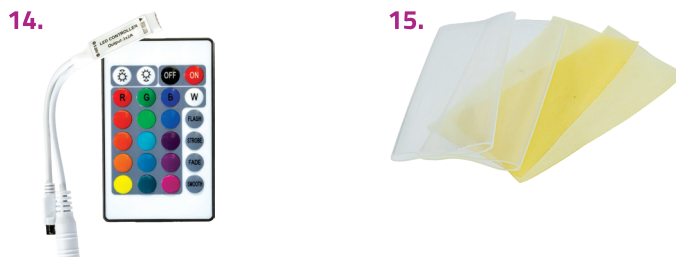

WEATHERPROOFING ACCESSORIES

15. **MISC-ODM** | OUTDOOR ADHESIVE HEAT MELT TAPE WEATHERPROOFING KIT - 2 PACK
  $2.99