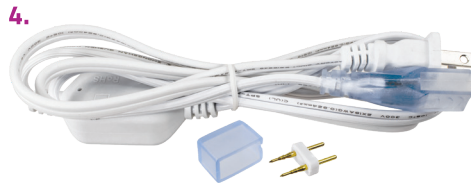

3. NSMDA-DIMPI | 120V NEON STRIP LIGHT CONTROLLER REPLACEMENT PIGTAIL
$5.99

4. NSMDA-PWG | 120V NEON STRIP LIGHT POWER CORD KIT - 6 FOOT
$9.99