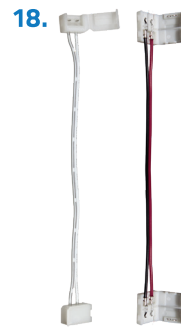

11. **TDIM-1CH** | 12V INLINE LED STRIP
LIGHT DIMMER CONTROLLER
$29.99

12. **STRP12A-DIM** | 12V RF INLINE LED STRIP
LIGHT DIMMER CONTROLLER
$19.99

13. **STRP12A-WFTDIM** | 12V WI-FI INLINE LED
STRIP LIGHT DIMMER CONTROLLER
$14.99

14. **STRP12A-BCON (MALE OR FEMALE)**
BARREL PLUG CONNECTOR
$2.49

15. **STRP12A-PCON (MALE OR FEMALE)**
PIGTAIL BARREL PLUG POWER CONNECTOR
$2.49