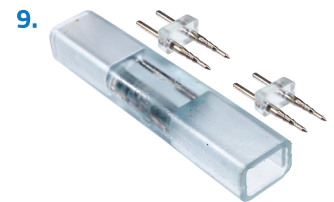

1. **STRP12035A-PB6 | STRP12050A-PB6**
  6 FOOT 120V 3528/5050 LED STRIP LIGHT POWER CORD KIT
  $7.99 | AVAILABLE IN BLACK OR WHITE
2. **STRP12035A-DIM | STRP12050A-DIM**
  OUTDOOR RF MULTI-FUNCTION LED STRIP LIGHT CONTROLLER
  $59.99
3. **UNI-DIMR** | REPLACEMENT OUTDOOR RF MULTI-FUNCTION
  LED STRIP LIGHT CONTROLLER REMOTE
  $9.99
4. **UNI-MF** | OUTDOOR MULTI-FUNCTION CONTROLLER
  MALE EXTENSION - 6 FT
  $6.99
5. **STRP12035A-UY | STRP12035A-UY**
  OUTDOOR MULTI-FUNCTION CONTROLLER Y-EXTENSION - 2 FT
  $13.99
6. **STRP12035A-DIMPI | STRP12050A-DIMPI**
  MULTI-FUNCTION LED STRIP LIGHT CONTROLLER PIGTAIL
  $5.99
7. **STRP12035A-L | STRP12050A-L**
  3528/5050 STRIP LIGHT L CONNECTOR
  $2.99
8. **STRP12035A-T | STRP12050A-T**
  3528/5050 STRIP LIGHT T CONNECTOR
  $3.99
9. **STRP12035A-SPL | STRP12050A-SPL**
  3528/5050 STRIP LIGHT INLINE SPLICE
  $2.99
10. **STRP12035A-INSPL | STRP12050A-INSPL**
  3528/5050 STRIP LIGHT INVISIBLE SPLICE - 2 PACK
  $2.99
11. **STRP12035A-FF | STRP12050A-FF**
  3528/5050 STRIP LIGHT FEMALE EXTENSION - 6 IN., 2 OR 5 FT
  $4.99 - $7.99 | AVAILABLE IN BLACK OR WHITE
12. **STRP12035A-Y | STRP12050A-Y**
  3528/5050 STRIP LIGHT Y CONNECTOR
  $6.99 | AVAILABLE IN BLACK OR WHITE
13. **STRP12035A-END5 | STRP12050A-END5**
  3528/5050 STRIP LIGHT END CAPS - 5 PACK
  $2.99
14. **STRP12035A-24TRK | STRP12050A-24TRK**
  24 INCH 3528/5050 STRIP LIGHT MOUNTING TRACK - 10 PACK
  $19.99
15. **STRP12035A-CLIP | STRP12050A-CLIP**
  3528/5050 STRIP LIGHT MOUNTING CLIPS - 50 PACK
  $8.99
16. **STRP12035A-CON5 | STRP12050A-CON5**
  3528/5050 STRIP LIGHT POWER CONNECTOR - 5 PACK
  $2.99
17. **STRP12035A-MM | STRP12050A-MM**
  3528/5050 STRIP LIGHT MALE TO MALE CONNECTOR
  $4.99
18. **MISC-ODM**
  3528/5050 OUTDOOR WEATHERPROOFING KIT - 2 PACK
  $2.99