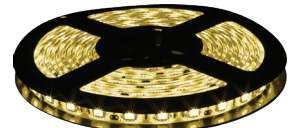

#### 12V 5050 LED STRIP LIGHT SPECS

50,000 HOUR LIFETIME  
CUT EVERY 2 INCHES  
0.67 INCH LED SPACING  
UP TO 303 LUMENS PER FOOT  
20 FOOT MAX RUN LENGTH  
UV PROTECTED

B-Blue

CW-Cool White

G-Green

R-Red

WW-Warm White