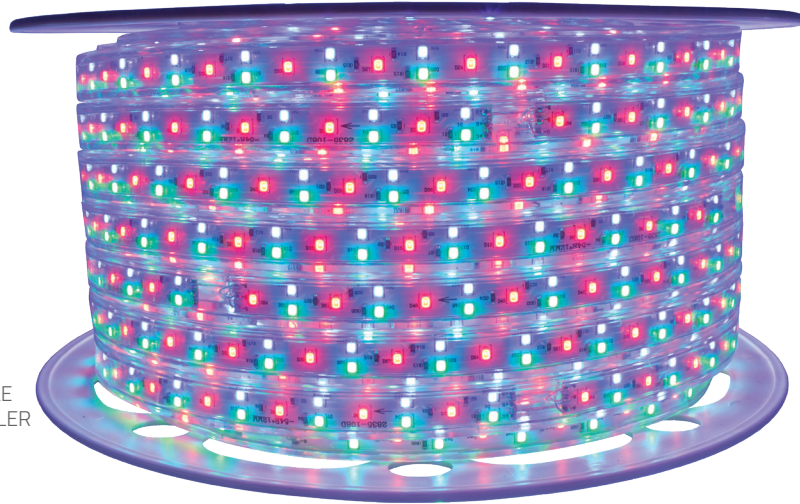

Brilliant™
Brand Lighting

SRLL120V-20RGB | 65 FOOT SPOOL
DIRECTIONAL LIGHT OUTPUT
$269.99

SRLL120V-45RGB | 148 FOOT SPOOL
DIRECTIONAL LIGHT OUTPUT
$499.99

SRLL120V-45RGBKIT | RGB ROPE BUNDLE
148 FT SPOOL & OUTDOOR RF CONTROLLER
$539.99