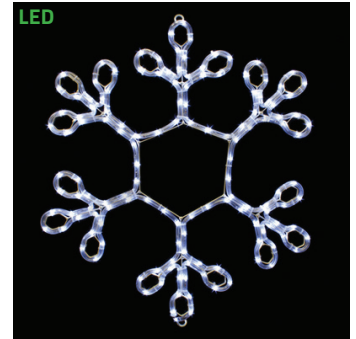

SILL-MOSL710 | SNOWFLAKE
COOL WHITE LED ROPE LIGHT SIGN
24 IN W X 24 IN H
$79.99