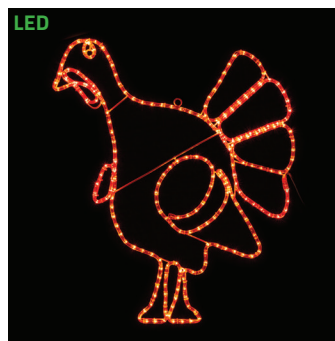

SILL-TURKEY | THANKSGIVING TURKEY ORANGE & RED LED ROPE LIGHT SIGN 27.5 IN W X 31.5 IN H
$59.99