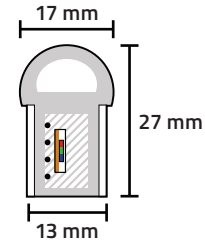

Neon Lighting

RGB NEON ROPE LIGHTS & ACCESSORIES

Brilliant™
Brand Lighting

SNRL-45RGB | 148 FOOT SPOOL
DIRECTIONAL LIGHT OUTPUT
$599.99

120V RGB NEON ROPE LIGHT SPECS

50,000 HOUR LIFETIME
CUT EVERY 19.5 INCHES
0.33 INCH LED SPACING
UP TO 151 LUMENS PER FOOT
296 FOOT MAX RUN LENGTH
UV PROTECTED

Features Tri-Chip Color Changing Technology

Scan this QR code
to see the video!

Brilliant™
Brand Lighting

SNRL24-10RGB | 33 FOOT SPOOL
DIRECTIONAL LIGHT OUTPUT
$139.99

24V RGB NEON ROPE LIGHT SPECS

50,000 HOUR LIFETIME
CUT EVERY 19.5 INCHES
0.33 INCH LED SPACING
UP TO 151 LUMENS PER FOOT
33 FOOT MAX RUN LENGTH
UV PROTECTED

Multiple Chasing Effects

Scan this QR code
to see the video!

RGB NEON ROPE LIGHT ACCESSORIES - more accessories available at BirdDogLighting.com

2. SNRL24-LP200W | 24V RGB NEON ROPE LIGHT POWER SUPPLY - 200W, IP20 INDOOR USE ONLY
$29.99

3. SNRL24-LP200W/WP | 24V RGB NEON ROPE LIGHT POWER SUPPLY - 200W, OUTDOOR RATED
$69.99

5. SNRL-4CON5 | RGB NEON ROPE LIGHT POWER CONNECTOR - 5 PACK
$2.99

4. SNRL-WPRGBC | 120V RF RGB NEON ROPE LIGHT COLOR AND EFFECT CONTROLLER
$59.99

1. SNRL24-RGBLEDX | 24V RF RGB NEON ROPE LIGHT COLOR AND EFFECT CONTROLLER
$69.99

6. SNRL-RGBINSPL | 120V RGB NEON ROPE INVISIBLE SPLICE CONNECTOR - 2 PACK
$4.99

7. SNRL-4ICON | RGB NEON ROPE LIGHT INLINE SPLICE CONNECTOR
$3.99

8. SNRL-RGBFFW | RGB NEON ROPE LIGHT FEMALE EXTENSION - 6 IN., 2/5 FT.
$5.99 - $8.99

9. SNRL-RGBY | RGB NEON ROPE LIGHT Y CONNECTOR - 2 FOOT, BLACK OR WHITE
$9.99