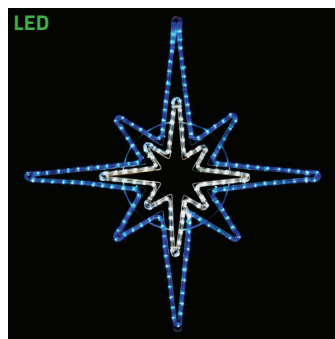

SILL-MOL37 | 8-POINTED STAR
BLUE & COOL WHITE LED ROPE
LIGHT SIGN
33 IN W X 32 IN H
$199.99