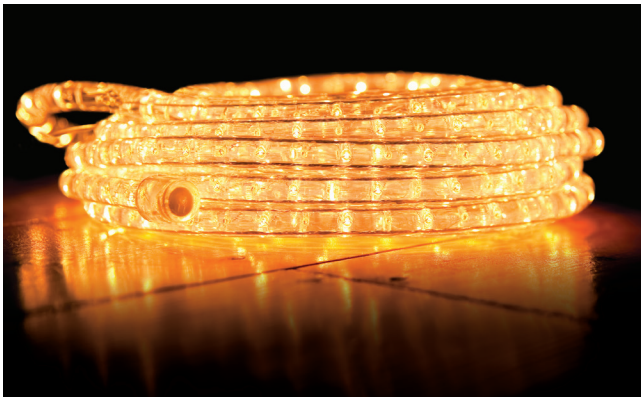

Rope Lighting

1/2 INCH INCANDESCENT ROPE LIGHTS & ACCESSORIES

Brilliant™
Brand Lighting

0.5 in

INCANDESCENT ROPE LIGHT SPECS

35,000 HOUR LIFETIME
CUT EVERY 18 INCHES
1 INCH BULB SPACING
24 LUMENS PER FOOT
150 FOOT MAX RUN LENGTH
UV PROTECTED

RLI122WC-45C | 150 FOOT CLEAR SPOOL OMNI. LIGHT OUTPUT
$149.99

RLI122WC-45 | 150 FOOT SPOOL OMNIDIRECTIONAL LIGHT OUTPUT
$169.99

INCANDESCENT ACCESSORIES

1. **RLI120A-PKIT** | 1/2 INCH INCAN. ROPE LIGHT POWER CORD KIT
   $6.99
2. **206ACCKIT2** | 70 PIECE 1/2 INCH INCAN. ROPE LIGHT ACCESSORY KIT
   $39.99
3. **206SB-COM** | 1/2 INCH INCAN. ROPE LIGHT POWER CONNECTOR - 5 PACK
   $9.99
4. **206SB-SPL** | 1/2 INCH INCAN. ROPE LIGHT SPLICE CONNECTOR - 5 PACK
   $15.99
5. **206SB-2FF** | 1/2 INCH INCAN. ROPE LIGHT 2 FT. FEMALE EXTENSION - 5 PACK
   $7.99
6. **206SB-6FF** | 1/2 INCH INCAN. ROPE LIGHT 6 FT. FEMALE EXTENSION - 5 PACK
   $10.99
7. **206SB-6MF** | 1/2 INCH INCAN. ROPE LIGHT MALE 6 FT. EXTENSION - 5 PACK
   $8.99
8. **206SB-EXT-Y** | 1/2 INCH INCAN. ROPE LIGHT Y EXTENSION - 5 PACK
   $10.99