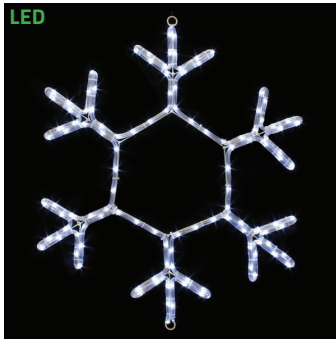

- For Indoor or Outdoor Use
- LED Signs - All Weather Frames Or Acrylic Back
- LED Signs - Premium LED Neon Strip & Rope Lights

Christmas Lighting

LED LIGHTED SIGNS & DECORATIONS

SILL-MOSL708 | SNOWFLAKE
COOL WHITE LED ROPE LIGHT SIGN
24 IN W X 24 IN H
$79.99