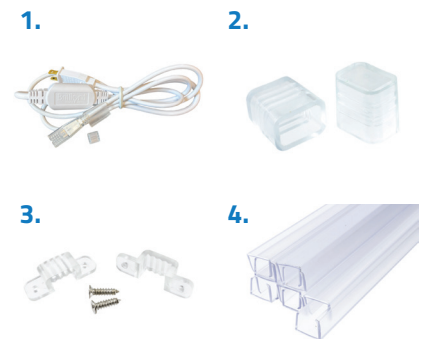

120V FCOB LED STRIP LIGHTS

STRP120COB-45 | 148 FOOT SPOOL
FCOB LED STRIP LIGHT
DIRECTIONAL LIGHT OUTPUT
$299.99

Additional accessories available at BirdDogLighting.com