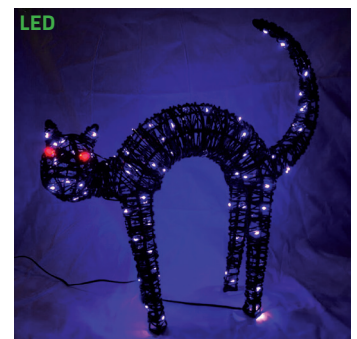

SILL-MOLBCAT | 3-D SCARED CAT PURPLE LED STRING LIGHT DECORATION
16.25 IN X 16.75 IN X 4.25 IN
$49.99