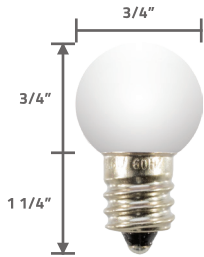

YELLOW

FACETED

SMOOTH FROSTED

**G20 BULBS** | 3 LEDs  
 Base: E12 Candelabra  
 Lumen Output: 7.5 lm / Bulb  
 Power Consumption: 0.4 Watts / Bulb  
 Lifetime: 50,000 Hours  
 High-Impact Plastic Bulb  
 Nickel Base  
 25 Bulbs/Box, Boxes Contain 1 Color