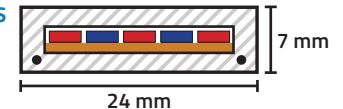

Strip Lighting

120V RGB & PLANT GROW LED STRIP LIGHTS

Visit BirddogLighting.com or call 406-586-5970 for custom cut lengths

Brilliant
Brand Lighting

STRP12050-20RGB | 65 FOOT SPOOL
DIRECTIONAL LIGHT OUTPUT
$289.99

STRP12050-45RGB | 148 FOOT SPOOL
DIRECTIONAL LIGHT OUTPUT
$499.99

STRP12050-45RGBKIT | 120V RGB STRIP BUNDLE
148 FT SPOOL & OUTDOOR RF CONTROLLER
$529.99

120V RGB STRIP LIGHT SPECS

50,000 HOUR LIFETIME
CUT EVERY 19.5 INCHES
0.44 INCH LED SPACING
UP TO 256 LUMENS PER FOOT
165 FOOT MAX RUN LENGTH
UV PROTECTED

Features Tri-Chip Color Changing Technology

Scan this QR code
to see the video!

Brilliant
Brand Lighting

STRP12050-45RB | 148 FOOT SPOOL
DIRECTIONAL LIGHT OUTPUT
$299.99

120V 5050 RB STRIP GROW LIGHT SPECS

50,000 HOUR LIFETIME
CUT EVERY 19.5 INCHES
0.44 INCH LED SPACING
48 LUMENS PER FOOT
148 FOOT MAX RUN LENGTH
UV PROTECTED

Brilliant
Brand Lighting

STRP12028-45RB5 | 148 FOOT SPOOL
DIRECTIONAL LIGHT OUTPUT
$499.99

120V RB5 STRIP GROW LIGHT SPECS

50,000 HOUR LIFETIME
CUT EVERY 19.5 INCHES
0.32 INCH LED ROW SPACING
182 LUMENS PER FOOT
148 FOOT MAX RUN LENGTH
UV PROTECTED