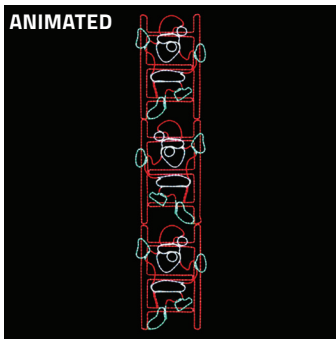

SILL-MO1503 | SANTA CLIMBING LADDER ANIMATED LED ROPE LIGHT SIGN, CONTROL CLIMBING SPEED WITH INCLUDED CONTROLLER
24 IN W X 108 IN H (3 FRAMES)
$749.99