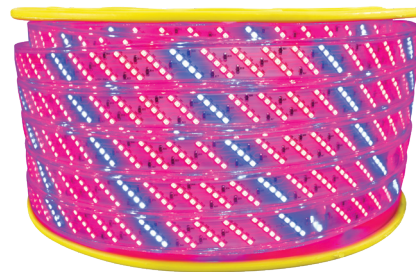

### 120V 5050 RB STRIP GROW LIGHT SPECS

50,000 HOUR LIFETIME  
CUT EVERY 19.5 INCHES  
0.44 INCH LED SPACING  
48 LUMENS PER FOOT  
148 FOOT MAX RUN LENGTH  
UV PROTECTED

**Brilliant**  
Brand Lighting

**STRP12028-45RB5** | 148 FOOT SPOOL  
DIRECTIONAL LIGHT OUTPUT  
\$499.99