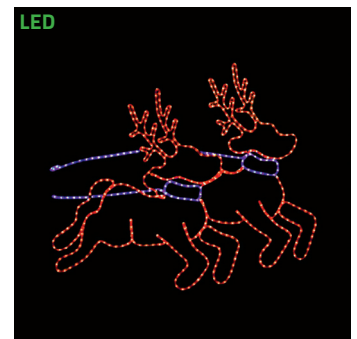

SILL-MOL9172 | SANTA'S REINDEER RED & BLUE LED ROPE LIGHT SIGN, ADD TO ANIMATED SANTA WITH SLEIGH (SILL-MOL917)
48 IN W X 48 IN H
$329.99