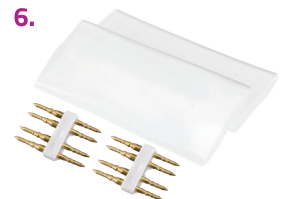

RGB NEON ROPE LIGHT ACCESSORIES - more accessories available at BirdDogLighting.com

2. SNRL24-LP200W | 24V RGB NEON ROPE LIGHT POWER SUPPLY - 200W, IP20 INDOOR USE ONLY
$29.99

3. SNRL24-LP200W/WP | 24V RGB NEON ROPE LIGHT POWER SUPPLY - 200W, OUTDOOR RATED
$69.99

5. SNRL-4CON5 | RGB NEON ROPE LIGHT POWER CONNECTOR - 5 PACK
$2.99

4. SNRL-WPRGBC | 120V RF RGB NEON ROPE LIGHT COLOR AND EFFECT CONTROLLER
$59.99

1. SNRL24-RGBLEDX | 24V RF RGB NEON ROPE LIGHT COLOR AND EFFECT CONTROLLER
$69.99

6. SNRL-RGBINSPL | 120V RGB NEON ROPE INVISIBLE SPLICE CONNECTOR - 2 PACK
$4.99

7. SNRL-4ICON | RGB NEON ROPE LIGHT INLINE SPLICE CONNECTOR
$3.99

8. SNRL-RGBFFW | RGB NEON ROPE LIGHT FEMALE EXTENSION - 6 IN., 2/5 FT.
$5.99 - $8.99

9. SNRL-RGBY | RGB NEON ROPE LIGHT Y CONNECTOR - 2 FOOT, BLACK OR WHITE
$9.99