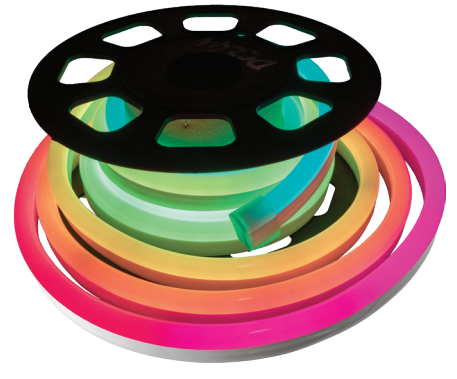

Neon Lighting

RGB NEON ROPE LIGHTS & ACCESSORIES

Brilliant™
Brand Lighting

SNRL-45RGB | 148 FOOT SPOOL
DIRECTIONAL LIGHT OUTPUT
$599.99

120V RGB NEON ROPE LIGHT SPECS

50,000 HOUR LIFETIME
CUT EVERY 19.5 INCHES
0.33 INCH LED SPACING
UP TO 151 LUMENS PER FOOT
296 FOOT MAX RUN LENGTH
UV PROTECTED

Features Tri-Chip Color Changing Technology

Scan this QR code
to see the video!

Brilliant™
Brand Lighting

SNRL24-10RGB | 33 FOOT SPOOL
DIRECTIONAL LIGHT OUTPUT
$139.99

24V RGB NEON ROPE LIGHT SPECS

50,000 HOUR LIFETIME
CUT EVERY 19.5 INCHES
0.33 INCH LED SPACING
UP TO 151 LUMENS PER FOOT
33 FOOT MAX RUN LENGTH
UV PROTECTED

Multiple Chasing Effects

Scan this QR code
to see the video!

RGB NEON ROPE LIGHT ACCESSORIES - more accessories available at BirdDogLighting.com

2. SNRL24-LP200W | 24V RGB NEON ROPE LIGHT POWER SUPPLY - 200W, IP20 INDOOR USE ONLY
$29.99

3. SNRL24-LP200W/WP | 24V RGB NEON ROPE LIGHT POWER SUPPLY - 200W, OUTDOOR RATED
$69.99

5. SNRL-4CON5 | RGB NEON ROPE LIGHT POWER CONNECTOR - 5 PACK
$2.99

4. SNRL-WPRGBC | 120V RF RGB NEON ROPE LIGHT COLOR AND EFFECT CONTROLLER
$59.99

1. SNRL24-RGBLEDX | 24V RF RGB NEON ROPE LIGHT COLOR AND EFFECT CONTROLLER
$69.99

6. SNRL-RGBINSPL | 120V RGB NEON ROPE INVISIBLE SPLICE CONNECTOR - 2 PACK
$4.99

7. SNRL-4ICON | RGB NEON ROPE LIGHT INLINE SPLICE CONNECTOR
$3.99

8. SNRL-RGBFFW | RGB NEON ROPE LIGHT FEMALE EXTENSION - 6 IN., 2/5 FT.
$5.99 - $8.99

9. SNRL-RGBY | RGB NEON ROPE LIGHT Y CONNECTOR - 2 FOOT, BLACK OR WHITE
$9.99