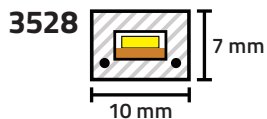

120V 3528 LED STRIP LIGHT SPECS

50,000 HOUR LIFETIME
CUT EVERY 19.5 INCHES
0.56 INCH LED SPACING
UP TO 168 LUMENS PER FOOT
148 FOOT MAX RUN LENGTH
UV PROTECTED