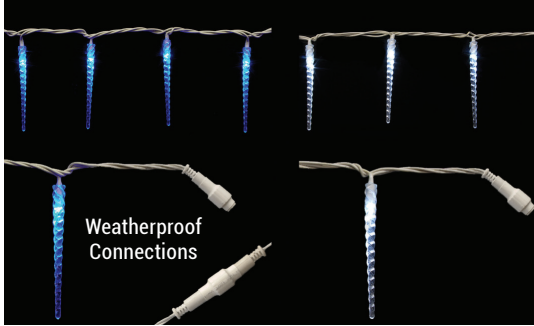

Christmas Lighting

ICICLE LIGHT SETS & CLUSTER LIGHTS

EXTENDABLE LED ICICLE LIGHTS

Length: 16.9 ft. + 5 ft. power cord
Icicle Count: 50 - 4 in. spacing
Icicle Length: 5 in.
White wire with weatherproof connectors
Connect up to 20 sets end to end

100LEDICE-(B/W) | SPECIFY BLUE OR WHITE WHEN ORDERING
$29.99

LED DRIPPING ICICLE LIGHTS | WHITE

Length: 82 IN + 44 IN power cord
Icicle Drops: 8 - 12 IN spacing
Drop length: 12 IN, 17 LEDs/drop
Connect up to 4 sets end to end
LEDs randomly chase for dripping effect