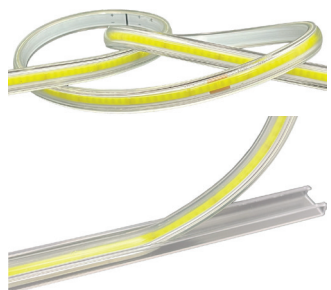

120V FCOB LED STRIP LIGHTS

STRP120COB-45 | 148 FOOT SPOOL
FCOB LED STRIP LIGHT
DIRECTIONAL LIGHT OUTPUT
$299.99

Additional accessories available at BirdDogLighting.com