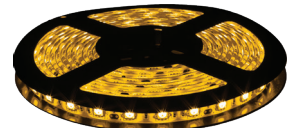

#### 12V 5050 LED STRIP LIGHT SPECS

50,000 HOUR LIFETIME  
CUT EVERY 2 INCHES  
0.67 INCH LED SPACING  
UP TO 303 LUMENS PER FOOT  
20 FOOT MAX RUN LENGTH  
UV PROTECTED

B-Blue

CW-Cool White

G-Green

R-Red

WW-Warm White