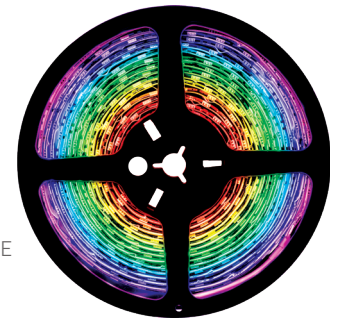

**RGB LED TRI-CHIP - SMD 5050**

**STRP1250-CRGB** | 16.4 FOOT SPOOL - IP67  
DIRECTIONAL LIGHT OUTPUT, OUTDOOR USE

\$89.99

Multiple Chasing Effects

**12V RGB CHASING LED STRIP LIGHT SPECS**

50,000 HOUR LIFETIME  
CUT EVERY 4 INCHES  
1.3 INCH LED SPACING  
UP TO 274 LUMENS PER FOOT  
32.8 FOOT MAX RUN LENGTH  
UV PROTECTED