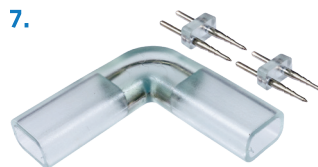

1. **STRP12035A-PB6 | STRP12050A-PB6**
  6 FOOT 120V 3528/5050 LED STRIP LIGHT POWER CORD KIT
  $7.99 | AVAILABLE IN BLACK OR WHITE
2. **STRP12035A-DIM | STRP12050A-DIM**
  OUTDOOR RF MULTI-FUNCTION LED STRIP LIGHT CONTROLLER
  $59.99
3. **UNI-DIMR** | REPLACEMENT OUTDOOR RF MULTI-FUNCTION
  LED STRIP LIGHT CONTROLLER REMOTE
  $9.99
4. **UNI-MF** | OUTDOOR MULTI-FUNCTION CONTROLLER
  MALE EXTENSION - 6 FT
  $6.99
5. **STRP12035A-UY | STRP12035A-UY**
  OUTDOOR MULTI-FUNCTION CONTROLLER Y-EXTENSION - 2 FT
  $13.99
6. **STRP12035A-DIMPI | STRP12050A-DIMPI**
  MULTI-FUNCTION LED STRIP LIGHT CONTROLLER PIGTAIL
  $5.99
7. **STRP12035A-L | STRP12050A-L**
  3528/5050 STRIP LIGHT L CONNECTOR
  $2.99
8. **STRP12035A-T | STRP12050A-T**
  3528/5050 STRIP LIGHT T CONNECTOR
  $3.99
9. **STRP12035A-SPL | STRP12050A-SPL**
  3528/5050 STRIP LIGHT INLINE SPLICE
  $2.99
10. **STRP12035A-INSPL | STRP12050A-INSPL**
  3528/5050 STRIP LIGHT INVISIBLE SPLICE - 2 PACK
  $2.99
11. **STRP12035A-FF | STRP12050A-FF**
  3528/5050 STRIP LIGHT FEMALE EXTENSION - 6 IN., 2 OR 5 FT
  $4.99 - $7.99 | AVAILABLE IN BLACK OR WHITE
12. **STRP12035A-Y | STRP12050A-Y**
  3528/5050 STRIP LIGHT Y CONNECTOR
  $6.99 | AVAILABLE IN BLACK OR WHITE
13. **STRP12035A-END5 | STRP12050A-END5**
  3528/5050 STRIP LIGHT END CAPS - 5 PACK
  $2.99
14. **STRP12035A-24TRK | STRP12050A-24TRK**
  24 INCH 3528/5050 STRIP LIGHT MOUNTING TRACK - 10 PACK
  $19.99
15. **STRP12035A-CLIP | STRP12050A-CLIP**
  3528/5050 STRIP LIGHT MOUNTING CLIPS - 50 PACK
  $8.99
16. **STRP12035A-CON5 | STRP12050A-CON5**
  3528/5050 STRIP LIGHT POWER CONNECTOR - 5 PACK
  $2.99
17. **STRP12035A-MM | STRP12050A-MM**
  3528/5050 STRIP LIGHT MALE TO MALE CONNECTOR
  $4.99
18. **MISC-ODM**
  3528/5050 OUTDOOR WEATHERPROOFING KIT - 2 PACK
  $2.99