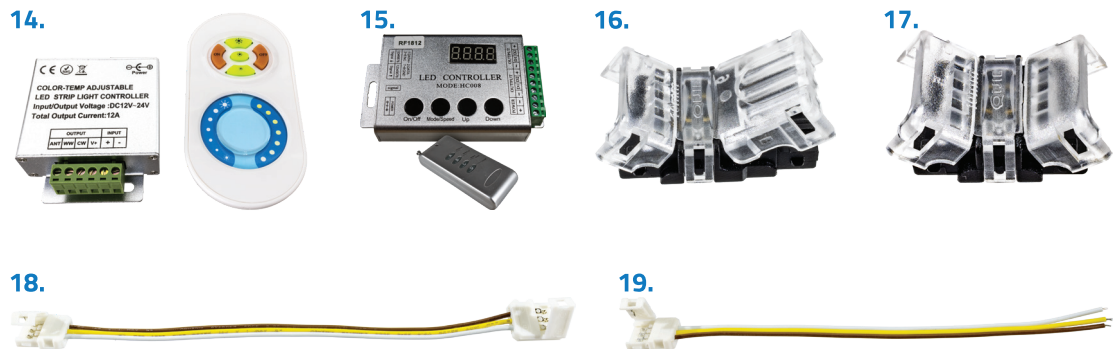

12V VW & RGB CHASING ACCESSORIES

14. **STRP12A-VWCN** | 12V RF VARIABLE WHITE STRIP LIGHT CONTROLLER
  $29.99
15. **STRP1250A-CRGCN** | 12V RGB CHASING STRIP LIGHT RF CONTROLLER
  $59.99
16. **STRP1250A-3WHCON** | 3-WIRE STRIP LIGHT HIPPO POWER CONNECTOR - IP22
  $1.99
17. **STRP1250A-3WHHSPL** | 3-WIRE STRIP LIGHT HIPPO SPLICE CONNECTOR - IP22
  $1.99
18. **STRP12A-3W-22JUMP** | 3-WIRE STRIP LIGHT SOLDERLESS JUMPER CONNECTOR - IP22
  $3.49
19. **STRP12A-3W-22CON** | 3-WIRE STRIP LIGHT SOLDERLESS POWER CONNECTOR - IP22
  $3.49