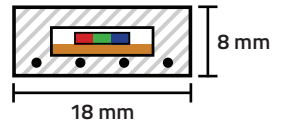

Rope Lighting

120V SMD RGB LED ROPE LIGHTS

Visit BirdDogLighting.com or call 406-586-5970 for custom cut lengths

Brilliant™
Brand Lighting

SRLL120V-20RGB | 65 FOOT SPOOL
DIRECTIONAL LIGHT OUTPUT
$269.99

SRLL120V-45RGB | 148 FOOT SPOOL
DIRECTIONAL LIGHT OUTPUT
$499.99

SRLL120V-45RGBKIT | RGB ROPE BUNDLE
148 FT SPOOL & OUTDOOR RF CONTROLLER
$539.99

RGB ROPE LIGHT SPECS
50,000 HOUR LIFETIME
CUT EVERY 39 INCHES
0.6 INCH LED SPACING
108 LUMENS PER FOOT
288 FOOT MAX RUN LENGTH
UV PROTECTED

120V RGB ROPE LIGHT ACCESSORIES - more accessories available at BirdDogLighting.com

1. **SRLL120A-WPRGBC** | OUTDOOR RF
MULTI-FUNCTION RGB CONTROLLER
$59.99

2. **SRLL120A-URGBY** | MULTI-FUNCTION
RGB CONTROLLER Y EXTENSION
$14.99

3. **UNI-RGBMF** | MULTI-FUNCTION
RGB CONTROLLER MALE/FEMALE EXT. - 4 FT.
$7.99

4. **SRLL120A-RGBMC** | 120V 6 FUNCTION
RGB ROPE LIGHT MINI INLINE CONTROLLER
$29.99

5. **SRLL120A-RGBCLIP** | 120V RGB ROPE
LIGHT MOUNTING CLIPS - 50 PACK
$9.99

6. **SRLL120A-RGBCONS** | 120V RGB ROPE
LIGHT POWER CONNECTOR - 5 PACK
$2.99

7. **SRLL120A-RGBENDS** | 120V RGB LED ROPE
LIGHT END CAP - 5 PACK
$3.99

8. **SRLL120A-RGBFFB(S/M/L)** | RGB ROPE LIGHT
FEMALE EXTENSIONS - 6 IN/2 FT/5 FT
$4.99 - $7.99

9. **SRLL120A-RGBYB** | 120V RGB ROPE LIGHT
Y CONNECTOR - 2 FOOT
$9.99

10. **SRLL120A-24RGBTRK** | 24 INCH 120V RGB
ROPE LIGHT MOUNTING TRACK - 10 PACK
$24.99