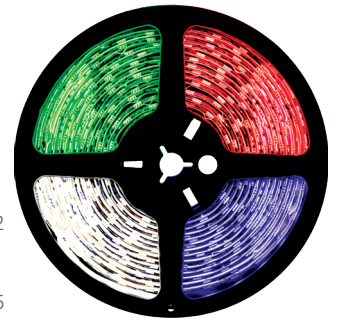

IP22

IP65

Brilliant™
Brand Lighting

VARIABLE WHITE - SMD 5050

STRP5050-22VW | 16.4 FOOT SPOOL - IP22
DIRECTIONAL LIGHT OUTPUT, INDOOR USE

$54.99

2,700K Color Temperature Range 6,000K

12V VW LED STRIP LIGHT SPECS

50,000 HOUR LIFETIME
CUT EVERY 2 INCHES
0.67 INCH LED SPACING
UP TO 182 LUMENS PER FOOT
20 FOOT MAX RUN LENGTH
UV PROTECTED