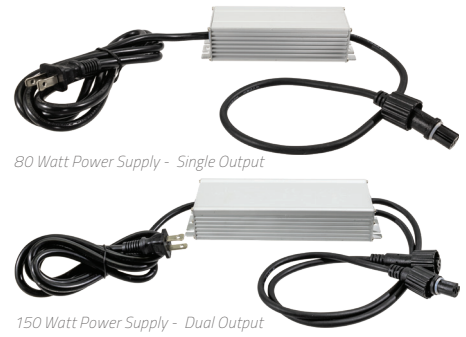

RGB Chasing LED Lighting

RGB COLOR CHANGING CHASING PLC LED LIGHTS

RGB COLOR CHANGING CHASING PLC LED ROPE LIGHTS

PLCRLLH-20RGB | 65 FOOT SPOOL
RGB COLOR CHANGING PLC LED ROPE LIGHT
OMNIDIRECTIONAL LIGHT OUTPUT WITH
RGB RF CONTROLLER
$239.99

PLCRLLH-20RGBBUNDLE | 65 FOOT SPOOL
RGB COLOR CHANGING PLC LED ROPE LIGHT BUNDLE
1X 65 FT. SPOOL, 1X RGB CONTROLLER,
1X 80W WEATHERPROOF POWER SUPPLY
$279.99

PLCRLLH-20RGBBUNDLE2 | 65 FOOT SPOOL
RGB COLOR CHANGING PLC LED ROPE LIGHT BUNDLE
2X 65 FT. SPOOLS, 2X RGB CONTROLLERS,
1X 150W WEATHERPROOF POWER SUPPLY
$499.99