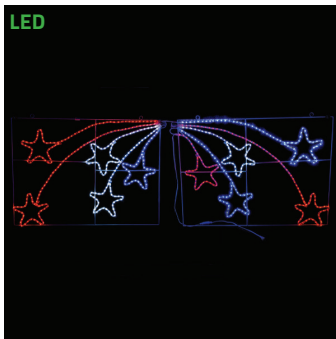

SILL-FSTAR | FALLING STARS 2-PIECE RED, WHITE, & BLUE LED ROPE LIGHT SIGN
87 IN W X 35 IN H
$169.99