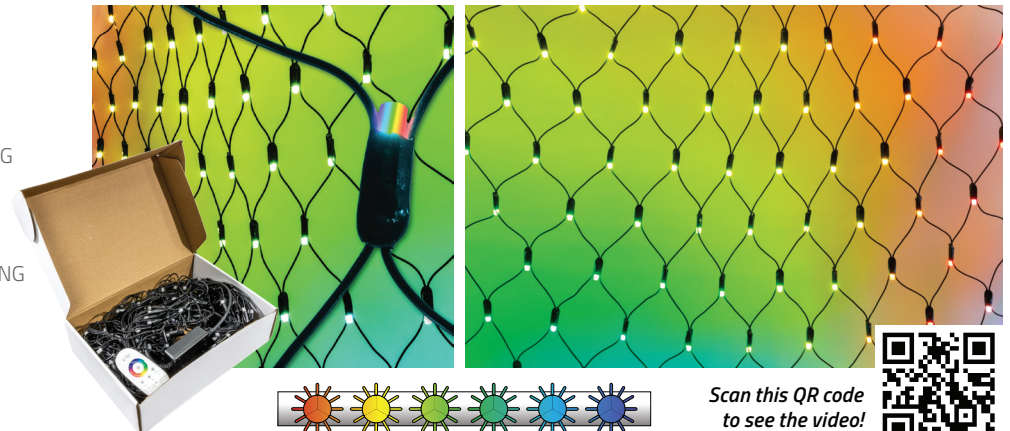

Scan this QR code
to see the video!