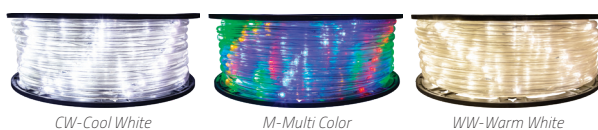

RLL120HW-45 | 148 FOOT SPOOL
5 INCH. WIDE BULB SPACING
$199.99

RLL120H-45RWB-2 | 148 FOOT
SPOOL PATRIOTIC LED ROPE
LIGHTS - RED, WHITE, & BLUE
SECTIONS 18 BULBS PER COLOR
$199.99