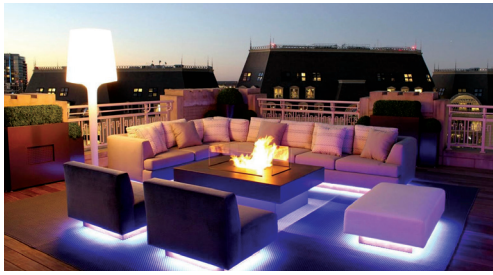

# Neon Lighting

120V LED NEON STRIP LIGHTS

Visit [BirdDogLighting.com](http://BirdDogLighting.com) or call 406-586-5970 for custom cut lengths

**Brilliant™**  
Brand Lighting

**NSMD-45** | 148 FOOT SPOOL  
DIRECTIONAL LIGHT OUTPUT  
\$399.99