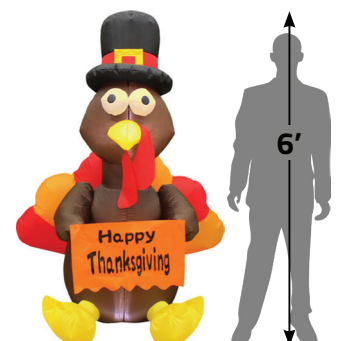

INFL-SPI501 | HAPPY THANKSGIVING LED LIGHTED INFLATABLE DISPLAY, 6 FEET TALL, INCLUDES ADAPTOR, FAN & TIE DOWNS
$69.99