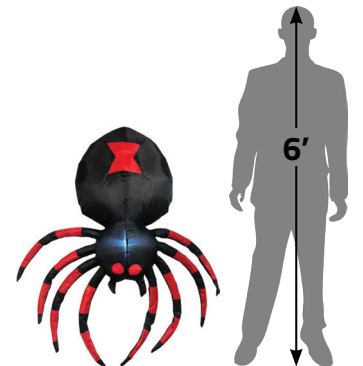

INFL-H806 | SCARY BLACK SPIDER LED LIGHTED INFLATABLE DISPLAY, 4 FEET TALL, INCLUDES ADAPTOR, FAN & TIE DOWNS
$49.99