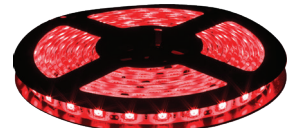

#### 12V 5050 LED STRIP LIGHT SPECS

50,000 HOUR LIFETIME  
CUT EVERY 2 INCHES  
0.67 INCH LED SPACING  
UP TO 303 LUMENS PER FOOT  
20 FOOT MAX RUN LENGTH  
UV PROTECTED

B-Blue

CW-Cool White

G-Green

R-Red

WW-Warm White