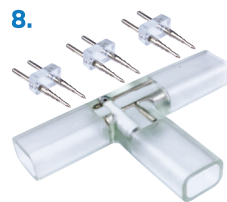

1. **STRP12035A-PB6 | STRP12050A-PB6**
  6 FOOT 120V 3528/5050 LED STRIP LIGHT POWER CORD KIT
  $7.99 | AVAILABLE IN BLACK OR WHITE
2. **STRP12035A-DIM | STRP12050A-DIM**
  OUTDOOR RF MULTI-FUNCTION LED STRIP LIGHT CONTROLLER
  $59.99
3. **UNI-DIMR** | REPLACEMENT OUTDOOR RF MULTI-FUNCTION
  LED STRIP LIGHT CONTROLLER REMOTE
  $9.99
4. **UNI-MF** | OUTDOOR MULTI-FUNCTION CONTROLLER
  MALE EXTENSION - 6 FT
  $6.99
5. **STRP12035A-UY | STRP12035A-UY**
  OUTDOOR MULTI-FUNCTION CONTROLLER Y-EXTENSION - 2 FT
  $13.99
6. **STRP12035A-DIMPI | STRP12050A-DIMPI**
  MULTI-FUNCTION LED STRIP LIGHT CONTROLLER PIGTAIL
  $5.99
7. **STRP12035A-L | STRP12050A-L**
  3528/5050 STRIP LIGHT L CONNECTOR
  $2.99
8. **STRP12035A-T | STRP12050A-T**
  3528/5050 STRIP LIGHT T CONNECTOR
  $3.99
9. **STRP12035A-SPL | STRP12050A-SPL**
  3528/5050 STRIP LIGHT INLINE SPLICE
  $2.99
10. **STRP12035A-INSPL | STRP12050A-INSPL**
  3528/5050 STRIP LIGHT INVISIBLE SPLICE - 2 PACK
  $2.99
11. **STRP12035A-FF | STRP12050A-FF**
  3528/5050 STRIP LIGHT FEMALE EXTENSION - 6 IN., 2 OR 5 FT
  $4.99 - $7.99 | AVAILABLE IN BLACK OR WHITE
12. **STRP12035A-Y | STRP12050A-Y**
  3528/5050 STRIP LIGHT Y CONNECTOR
  $6.99 | AVAILABLE IN BLACK OR WHITE
13. **STRP12035A-END5 | STRP12050A-END5**
  3528/5050 STRIP LIGHT END CAPS - 5 PACK
  $2.99
14. **STRP12035A-24TRK | STRP12050A-24TRK**
  24 INCH 3528/5050 STRIP LIGHT MOUNTING TRACK - 10 PACK
  $19.99
15. **STRP12035A-CLIP | STRP12050A-CLIP**
  3528/5050 STRIP LIGHT MOUNTING CLIPS - 50 PACK
  $8.99
16. **STRP12035A-CON5 | STRP12050A-CON5**
  3528/5050 STRIP LIGHT POWER CONNECTOR - 5 PACK
  $2.99
17. **STRP12035A-MM | STRP12050A-MM**
  3528/5050 STRIP LIGHT MALE TO MALE CONNECTOR
  $4.99
18. **MISC-ODM**
  3528/5050 OUTDOOR WEATHERPROOFING KIT - 2 PACK
  $2.99