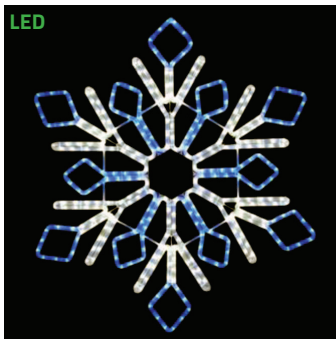

SILL-MOSL40 | SNOWFLAKE
BLUE & COOL WHITE LED ROPE
LIGHT SIGN
32 IN W X 32 IN H
$129.99