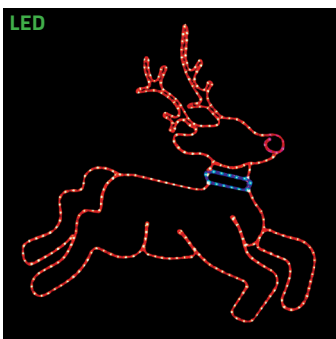

SILL-MOL9173 | RUDOLPH REINDEER RED & BLUE LED ROPE LIGHT SIGN, ADD TO ANIMATED SANTA WITH SLEIGH (SILL-MOL917)
48 IN W X 48 IN H.
$329.99