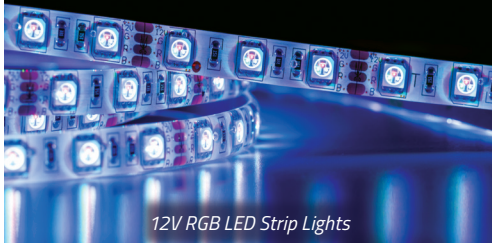

12V RGB LED Strip Lights

Variable White LED Strip Lights

**Brilliant™**  
Brand Lighting

**RGB LED TRI-CHIP - SMD 5050**

**STRP5050-22RGB** | 16.4 FOOT SPOOL - IP22  
DIRECTIONAL LIGHT OUTPUT, INDOOR USE

\$59.99