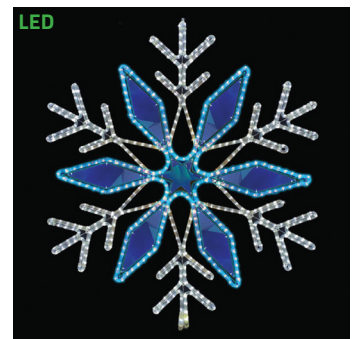

SILL-MOLS607 | SNOWFLAKE
BLUE & COOL WHITE LED ROPE
LIGHT SIGN
40.5 IN W X 40.5 IN H
$269.99