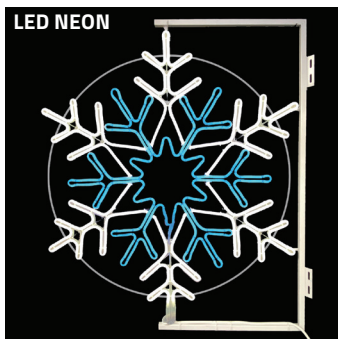

SILL-MON620 | SNOWFLAKE
POLE MOUNTED BLUE & COOL
WHITE LED NEON STRIP LIGHT SIGN
48 IN W X 48 IN H
$249.99