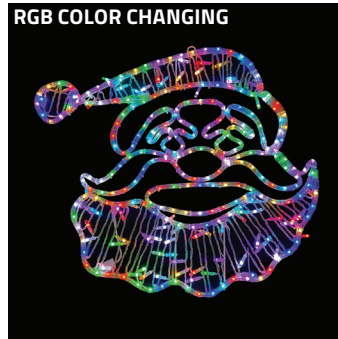

SILL-2DRGBSNTA | SANTA FACE COLOR CHANGING LED ROPE LIGHT SIGN WITH MULTI-FUNCTION CONTROLLER
27 IN W X 23 IN H
$129.99