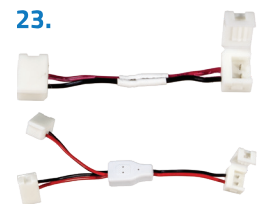

18. **STRP1235A-JUMP | STRP1250A-JUMP**  
SOLDERLESS JUMPER CONNECTOR - IP22 OR IP65  
\$2.99

19. **STRP1235A-CON | STRP1250A-CON**  
SOLDERLESS POWER CONNECTOR - IP22 OR IP65  
\$2.99 - \$3.49

20. **STRP1235A-HCON | STRP1250A-HCON**  
HIPPO POWER CONNECTOR - IP22 OR IP65  
\$2.49