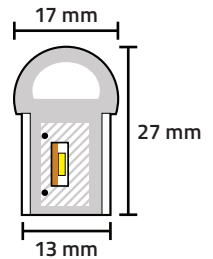

SMD NEON ROPE LIGHT SPECS

50,000 HOUR LIFETIME
CUT EVERY 19.5 INCHES
0.33 INCH LED SPACING
UP TO 191 LUMENS PER FOOT
296 FOOT MAX RUN LENGTH
UV PROTECTED