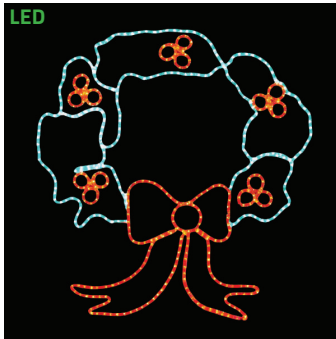

- For Indoor or Outdoor Use
- LED Signs - All Weather Frames Or Acrylic Back
- LED Signs - Premium LED Neon Strip & Rope Lights

Christmas Lighting

LED LIGHTED SIGNS & DECORATIONS

SILL-MOL231 | CHRISTMAS WREATH
GREEN & RED LED ROPE LIGHT SIGN
40 IN W X 42 IN H
$269.99