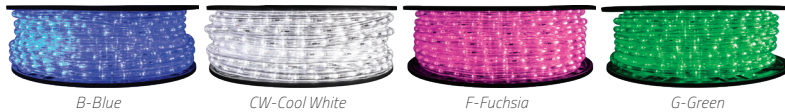

LED ROPE LIGHT SPECS

100,000 HOUR LIFETIME
CUT EVERY 19.5 INCHES (excludes Candy Cane & Wide Bulb Spacing Spools)
0.5 INCH LED SPACING
UP TO 110 LUMENS PER FOOT
600 FOOT MAX RUN LENGTH
UV PROTECTED

RLL120H-45 | 148 FOOT SPOOL
OMNIDIRECTIONAL LIGHT OUTPUT
$199.99

RLL120H-45T | 148 FOOT SPOOL
EXCLUSIVE TEAL COLOR
$269.99