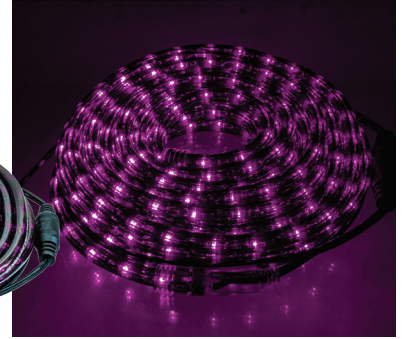

## HALLOWEEN

**Brilliant™**  
Brand Lighting

**RLL120H-10B(O/P)** | 33 FOOT SPOOL  
OMNIDIRECTIONAL LIGHT OUTPUT

**\$59.99**

Colors: O-Orange, P-Purple

### HALLOWEEN BULBS & STRING LIGHTS

**1. SLLWAM5-70B(O/OP/GP)** | 70 LED WIDE ANGLE M5 HALLOWEEN MINI LIGHT SET - ALL ORANGE, ORANGE & PURPLE, OR GREEN & PURPLE, 23.3 FT - CONNECT UP TO 30 SETS  
**\$19.99**