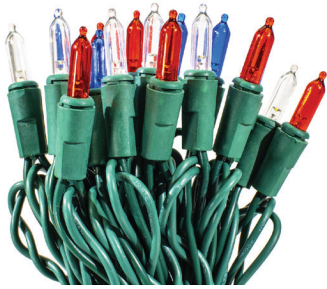

Holiday Lighting

PATRIOTIC, ST. PATRICK'S DAY, & THANKSGIVING

- For Indoor or Outdoor Use
- LED Signs - All Weather Frames Or Acrylic Back
- LED Signs - Premium LED Neon Strip & Rope Lights

LED-M5-RWB | M5 LED PATRIOTIC RED, WHITE, & BLUE MINI LIGHTS 50 BULBS, 6 INCH SPACING, 23.5 FT, 120 VOLT
$17.99