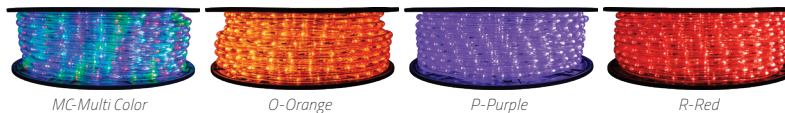

RLL120H-20 | 65 FOOT SPOOL
OMNIDIRECTIONAL LIGHT OUTPUT
$99.99
Colors: CW-Cool White, WW-Warm White
*Not Pictured