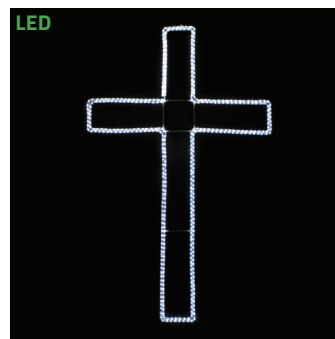

SILL-MOLCROSS-6 | 6 FOOT CROSS COOL WHITE LED ROPE LIGHT SIGN
45 IN W X 72 IN H (3 FRAMES)
$179.99