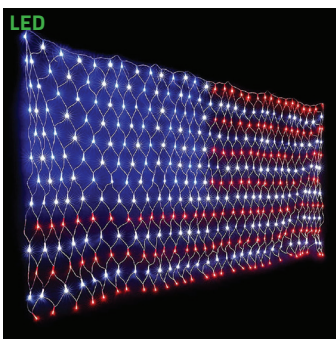

RL120H-45RWB-2 | PATRIOTIC RED, WHITE, & BLUE LED ROPE LIGHT
18 BULBS PER COLOR, 120 VOLT,
19.5 IN CUT INTERVALS, 148 FT
$199.99

LEDNFLAG | AMERICAN FLAG LED NET LIGHT SET - CLEAR WIRE WITH 420 LED BULBS, INDOOR/OUTDOOR
6.5 FT W X 3.3 FT H
$35.99