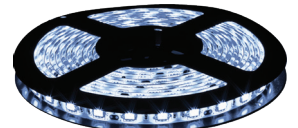

CW-Cool White