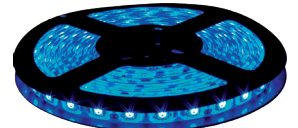

12V 5050 LED STRIP LIGHT SPECS

50,000 HOUR LIFETIME
CUT EVERY 2 INCHES
0.67 INCH LED SPACING
UP TO 303 LUMENS PER FOOT
20 FOOT MAX RUN LENGTH
UV PROTECTED

B-Blue