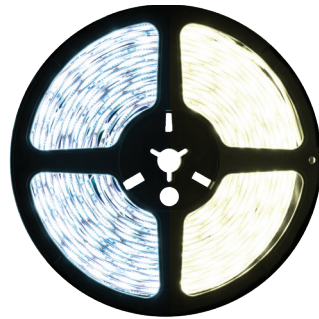

IP22

Brilliant™
Brand Lighting

RGB LED TRI-CHIP - SMD 5050

STRP1250-CRGB | 16.4 FOOT SPOOL - IP67
DIRECTIONAL LIGHT OUTPUT, OUTDOOR USE

$89.99

Multiple Chasing Effects

12V RGB CHASING LED STRIP LIGHT SPECS

50,000 HOUR LIFETIME
CUT EVERY 4 INCHES
1.3 INCH LED SPACING
UP TO 274 LUMENS PER FOOT
32.8 FOOT MAX RUN LENGTH
UV PROTECTED