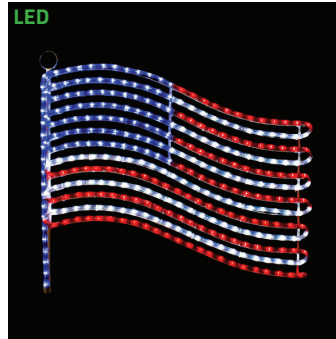

SILL-FLAG | AMERICAN FLAG PATRIOTIC RED, WHITE & BLUE LED ROPE LIGHT SIGN
24 IN W X 24 IN H
$129.99