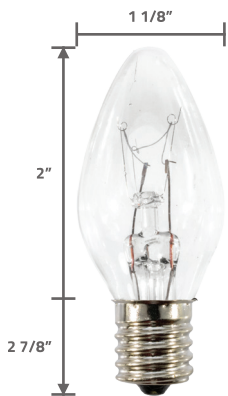

C9 INCANDESCENT BULBS

C9 BULBS | E-17 BASE
Base: E17 Intermediate
Power Consumption: 7 Watts / Bulb
Lifetime: 3,000 Hours
Double Dipped Color Lock Process
Nickel Base
25 Bulbs/Box, Boxes Contain 1 Color

1007C9-* | C9 BULB
TRANSPARENT, 7 WATTS/BULB
$7.99 / 25 BOX

Colors: A-Amber, B-Blue, C-Clear, F-Fuchsia, G-Green, PU-Purple, R-Red, T-Teal, Y-Yellow

1007C9C-* | C9 BULB
OPAQUE CERAMIC, 7 WATTS/BULB
$7.99 / 25 BOX

Colors: A-Amber, B-Blue, G-Green, R-Red, W-White, Y-Yellow

100TW7C9-* | C9 TWINKLE BULB
TRANSPARENT, 7 WATTS/BULB
$13.99 / 25 BOX

Colors: A-Amber, B-Blue, C-Clear, F-Fuchsia, G-Green, PU-Purple, R-Red

C9 MULTI COLOR BOXES - 5 BULBS OF EACH COLOR PER BOX

1007C9-M | C7 BULB
TRANSPARENT, 7 WATTS/BULB
$7.99 / BOX
Colors: (5) Each: Amber, Blue, Green, Purple, Red

1007C9C-M | C7 BULB
OPAQUE CERAMIC, 7 WATTS/BULB
$7.99 / BOX
Colors: (5) Each: Blue, Green, Red, White, Yellow

100TW7C9-M | C7 TWINKLE BULB
TRANSPARENT, 7 WATTS/BULB
$13.99 / BOX
Colors: (5) Each: Amber, Blue, Clear, Green, Red