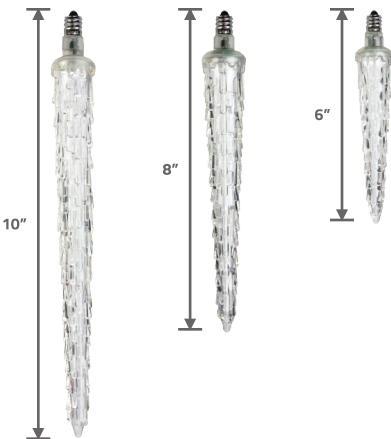

LED FALLING ICICLE BULBS