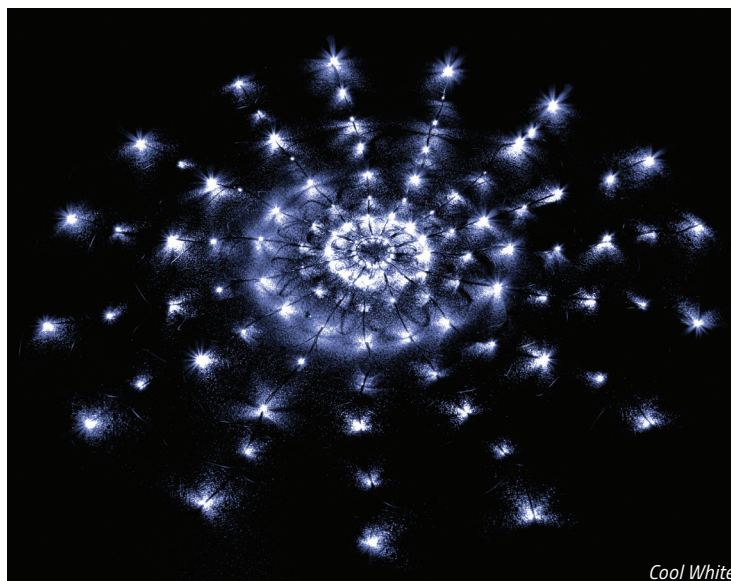

Cool White

LED ANIMATED FIREWORK NET LIGHT SETS

Firework Net Light Features:

- Weatherproof Controller & Lights
- 7 Effect Modes + Steady Burn
- 4.5 Foot Diameter
- 120 LEDs per Set
- Connect 6 Sets End-to-End
  (excludes RWB option)

LEDNET-120 | LED FIREWORK LIGHTS

COOL WHITE, MULTI COLORED, RED
WHITE & BLUE, OR WARM WHITE LEDS

$34.99