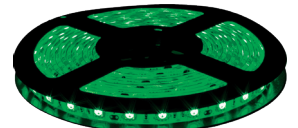

#### 12V 5050 LED STRIP LIGHT SPECS

50,000 HOUR LIFETIME  
CUT EVERY 2 INCHES  
0.67 INCH LED SPACING  
UP TO 303 LUMENS PER FOOT  
20 FOOT MAX RUN LENGTH  
UV PROTECTED

B-Blue

CW-Cool White

G-Green

R-Red

WW-Warm White