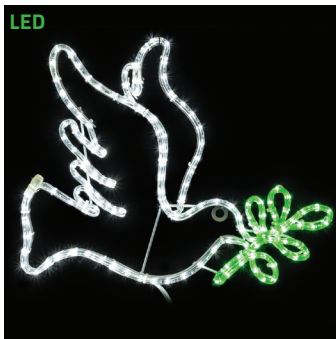

LED
SILL-MOLDOVE1 | SMALL DOVE WITH
OLIVE BRANCH GREEN & WHITE LED
ROPE LIGHT SIGN
21 IN W X 17 IN H
$99.99