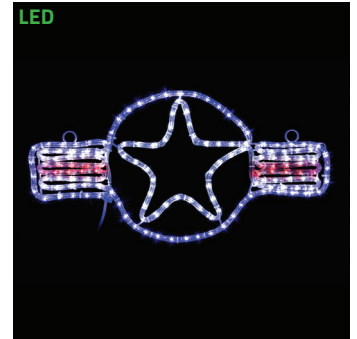

SILL-ROUNDEL | USAF ROUNDEL RED, WHITE, & BLUE PATRIOTIC LED ROPE LIGHT SIGN
24 IN W X 12 IN H
$69.99