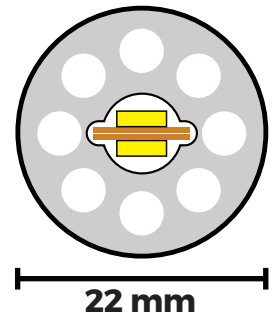

24 VOLT SMART WIFI CONTROLLER

24 VOLT SMART WIFI CONTROLLER WITH REMOTE

INDOOR 8A 24V POWER SUPPLY

OUTDOOR 8A 24V POWER SUPPLY

16.4' Spools

SKU#: SNRL24-360RGB

PRODUCT INFORMATION:

Brilliant Brand RGB 360 Degree Neon Rope Light is a unique high quality, low voltage, color changing rope light. This fun rope light offers a variety of colors and effects to choose from and delivers a uniform light output in a complete 360-degree circle, with no dark spots or odd striping. Hang it, curve it, or twist it around objects to get the look you want. The 24-volt system is safe, energy efficient, and easy to use.

BENEFITS:

Quality - The proof is in the lighting. With dual layers of LEDs, this neon rope light provides true omnidirectional light output. With closely spaced LEDs, you won't see odd striping or dark spots.

Durability - Made with a heavy-duty silicone encasement, the LED strips are nestled inside safely. A honeycomb style network of air pockets inside helps dissipate heat for a longer life span.

Flexibility - This thick and flexible neon rope light can be bent, snaked, or curved into different designs or hang it in straight lines. Create dazzling arrangements with the various color options and effects or when you combine multiple ropes.

SPECIFICATIONS

- Input: 24V DC
- Power Consumption: 4.39 Watts/ft
- Colors: RGB Tri-chip color changing
- LED Count: 240 LEDs/m
- Light Output: Multi-Directional
- Beam Angle: 360°
- Bend Radius: 3.94"
- Lifetime: 50,000 Hours
- Dimensions: 0.87" W x 0.87" H
- Materials: Heavy-Duty Silicone Tube
- Temperature rating: -20° F - 130° F
- Max run length: 16.4'
- Cutting Interval: Non-Cuttable
- Ingress Protection: IP44 (IP65 with properly sealed connections)
- 24V Power supply and controller required for use, sold separately
- Warranty: 2 Years